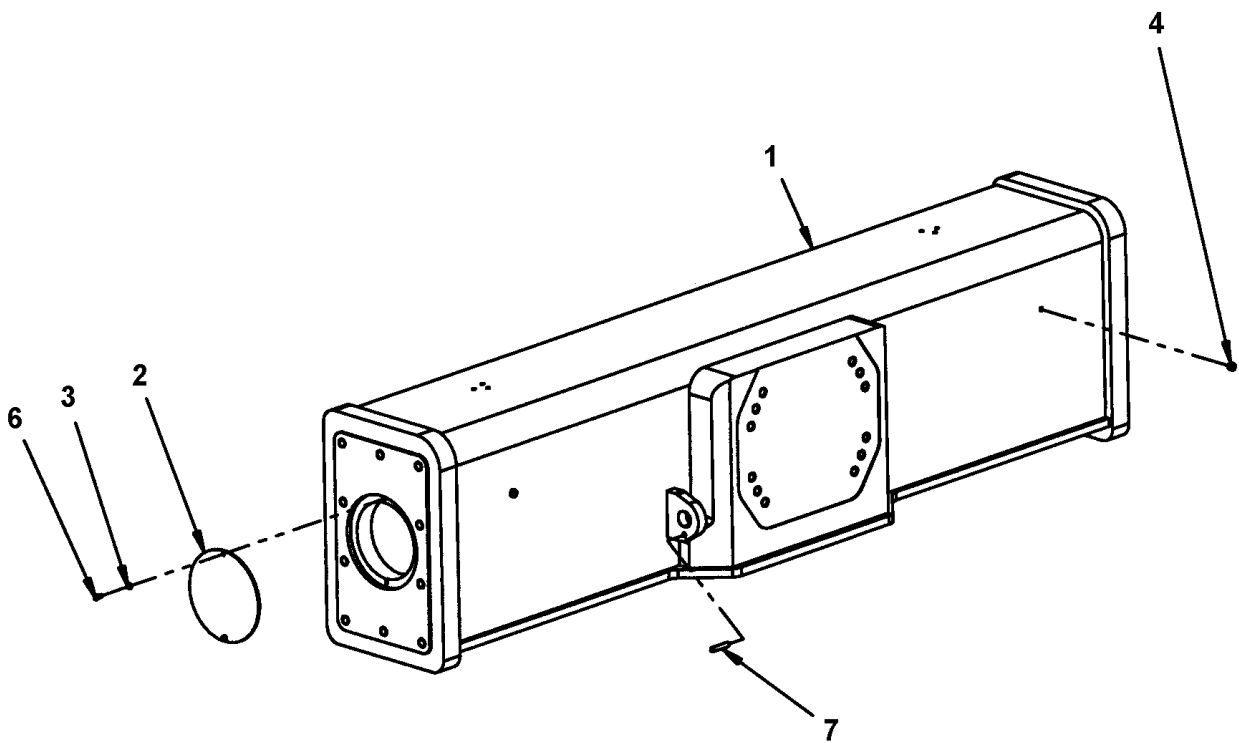

Item	Part No.	Name	Qty	L	SN INFO
1	-	Side plate	1		
2	-	Side plate	1		
3	4700904233	Steel plain washer 21x36x3	32		
4	4700500287	Screw M20x80 10,9	36		
5	4700925208	Screw M20x90	34		
6	4700901381	Screw	8		
7	4812112159	Ballast weight	1		
9	4812111653	Crossbeam	1		
10	-	Crossbeam	1		
14	4812117507	Steering hitch, cpl	1		
15	4812112535	Protective hood	1		
16	4700904230	Washer 10.5x22x2 mm 300 HV	3		
17	4700500192	Spacer sleeve	3		
18	4812113607	Bracket	2		
19	4700904230	Washer 10.5x22x2 mm 300 HV	8		
20	4700500028	Hexagon head screw M10x025H, 8.8	4		
21	4700377742	Reflector, red	2		
22	4700902166	Edge trim	1XL	A	
23	4700500028	Hexagon head screw M10x025H, 8.8	4		
24	4700377743	Reflector, white	2		
25	4700791396	Protective plug	2		
26	4700903290	Steel plain washer 21x36x6	46		

Comments for Page: Frame, front

(L)OCAL REMARKS

A | en_US | L=0.37m

Frame Crossbeam

Refer to Parts Online for the most up to date information. The printed information might be outdated.

Fri Dec 11 02:54:35 MST 2015