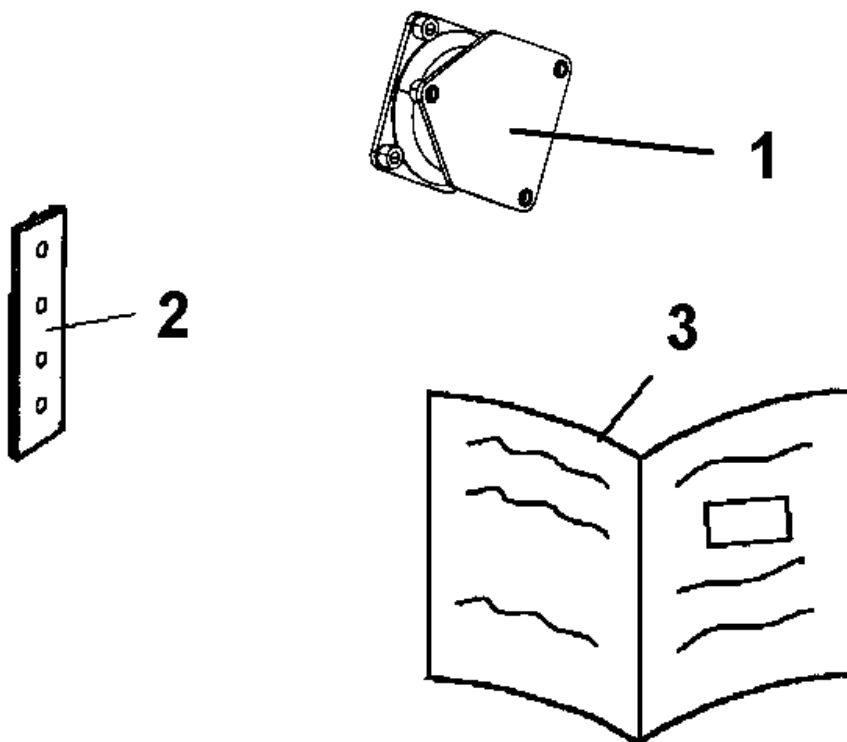

Repair kits 4812158576 Shock absorber kit, drum

Item	Part No.	Name	Qty	L	SN INFO
1	4812111046	Shock absorber	18		
2	4812113168	Shim t = 1 mm	4		
3	4812156170	Instructions	1