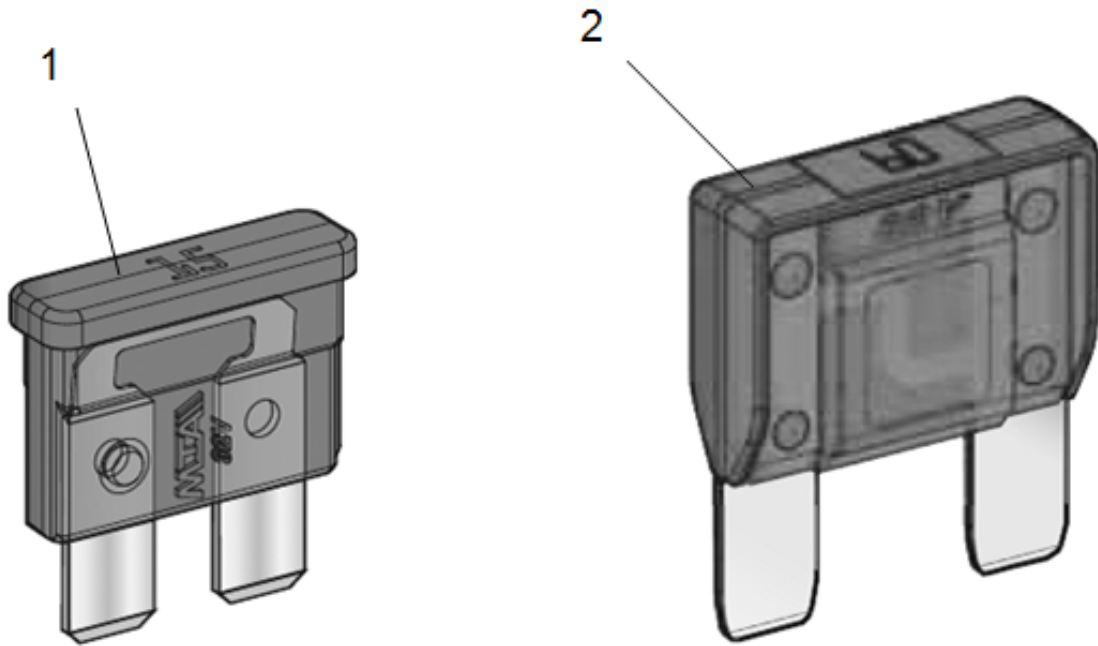

Item	Part No.	Name	Qty	L	SN INFO
1	4812111046	Shock absorber	18		
2	4812113168	Shim t = 1 mm	4		
3	4812156170	Instructions	1		

General - Keys and others Fuses