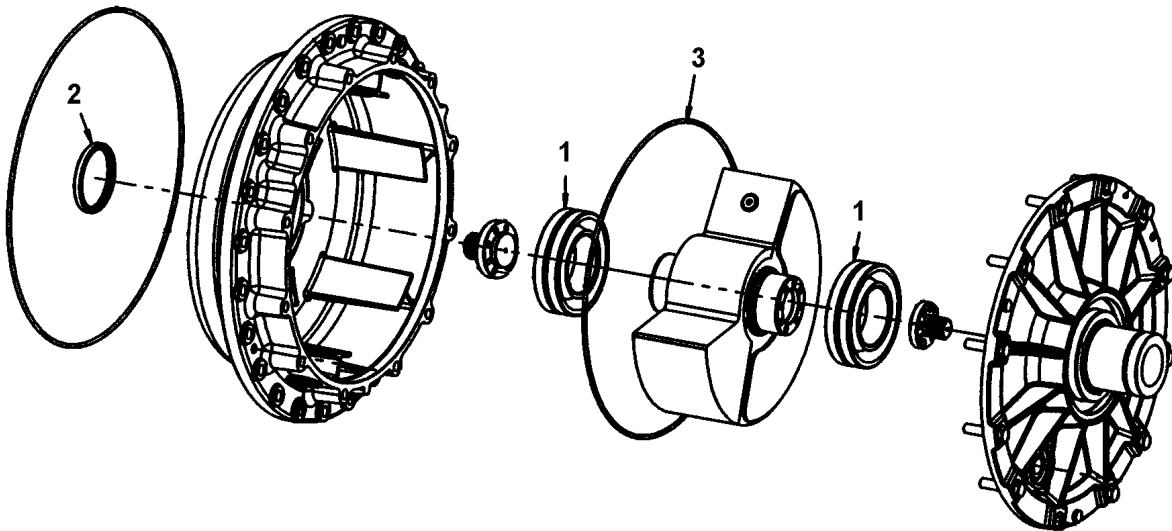

Repair kits Eccentric shaft kit

Item	Part No.	Name	Qty	L	SN INFO
0	4700945657	Eccentric shaft kit			
1	4700390896	Spherical roller bearing	2		
2	4700900782	Seal ring	1		
3	4700900776	O-ring	1		

Repair kits 4812157275 Drum rotation kit