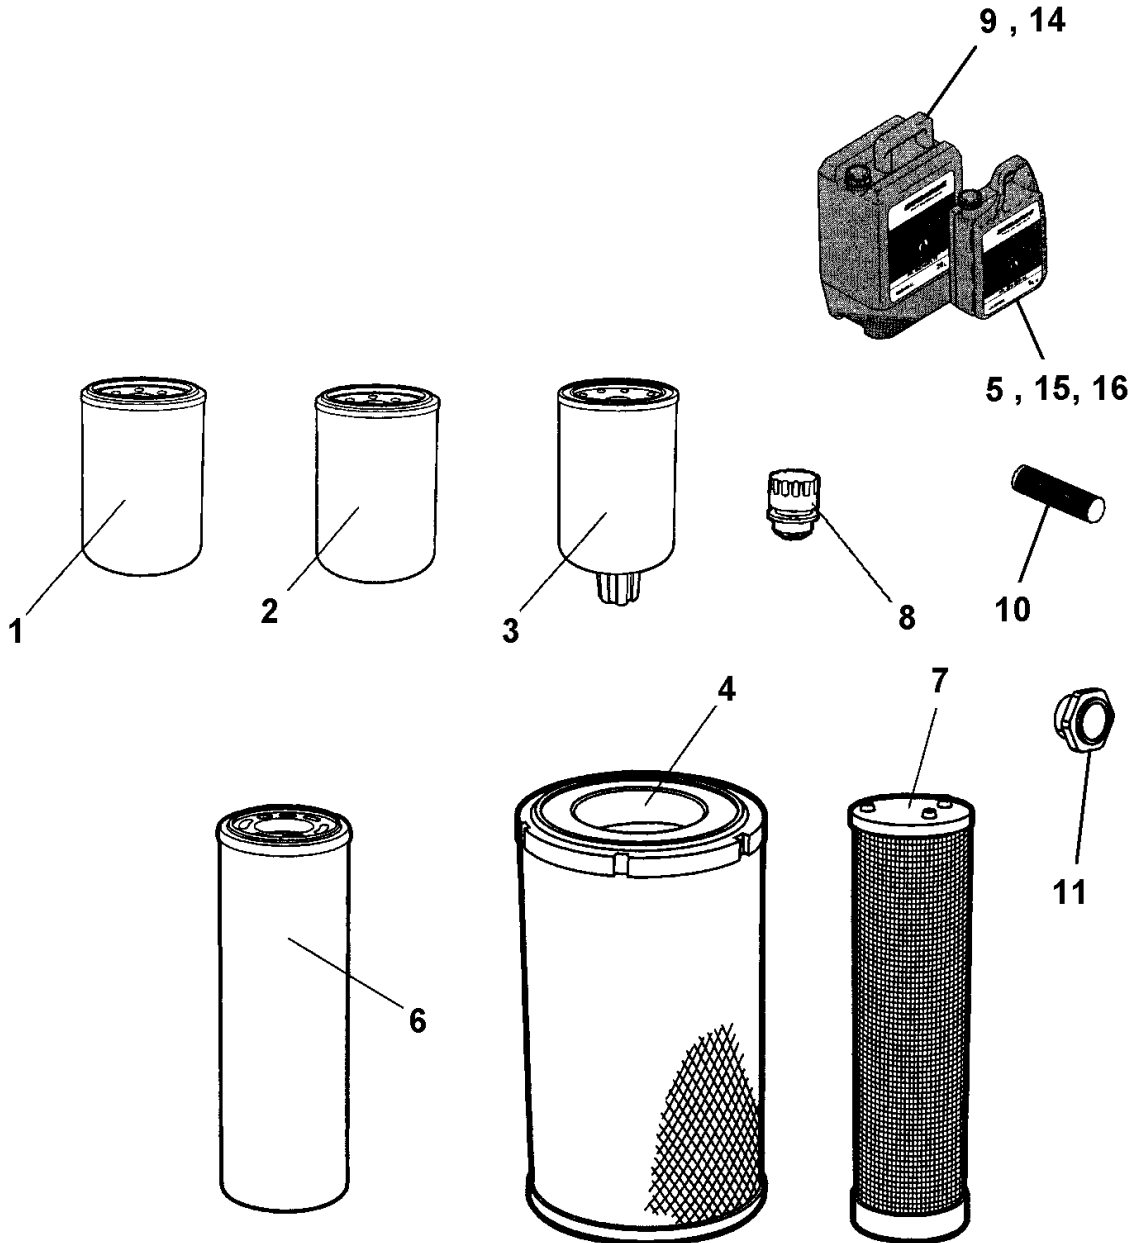

Service kits 4812157277 Service kit, 1000h Plus

Item	Part No.	Name	Qty	L	SN INFO
-	4812157277	Service kit, 1000h Plus			
1	4700903942	Oil filter	1		
2	4700950568	Fuel filter	2		
3	4812031626	Pre-fuel filter, filter element	1		
4	4700394688	Air filter element, main	1		
5	5580020624	Engine oil 100 / 5 ltr.	3		
6	4812112262	Hydraulic oil filter element	1		
7	4700394689	Air filter element, safety	1		
8	4700357138	Ventilating filter	1		
9	4812030117	Gear oil 300 / 20 ltr.	1		
10	4812030096	Dynapac Roller Grease	1