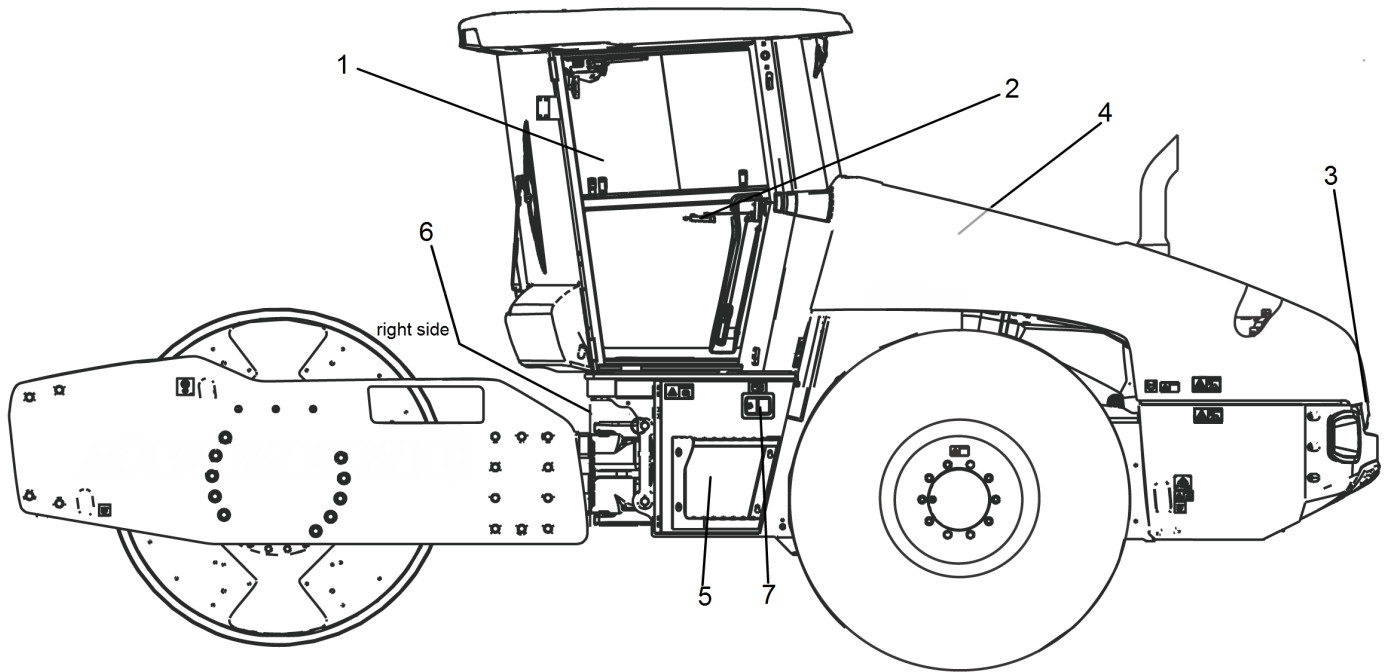

Item	Part No.	Name	Qty	L	SN INFO
1	-	Fuse, blade type Medium			
1	4700901224	Fuse, 3A Violet			
1	4700901225	Fuse 5A Tan			
1	4700901226	Fuse 7.5A Brown			
1	4700901227	Fuse 10A Red			
1	4700901228	Fuse, 15A Blue			
1	4700903741	Fuse 20A Yellow			
1	4700901229	Fuse, 25A Natural			
1	4700901230	Fuse, 30A Green			
2	-	Fuse, blade typ High			
2	4700904294	Fuse 20A Yellow			
2	4700904037	Fuse 30A Green			
2	4700904038	Fuse 40A Orange			
2	4700904039	Fuse 50A Red			
2	4700904040	Fuse 60A Blue			
2	4700904041	Fuse 70A Tan			
2	4700904042	Fuse 80A Natural (White)			

General - Keys and others Keys