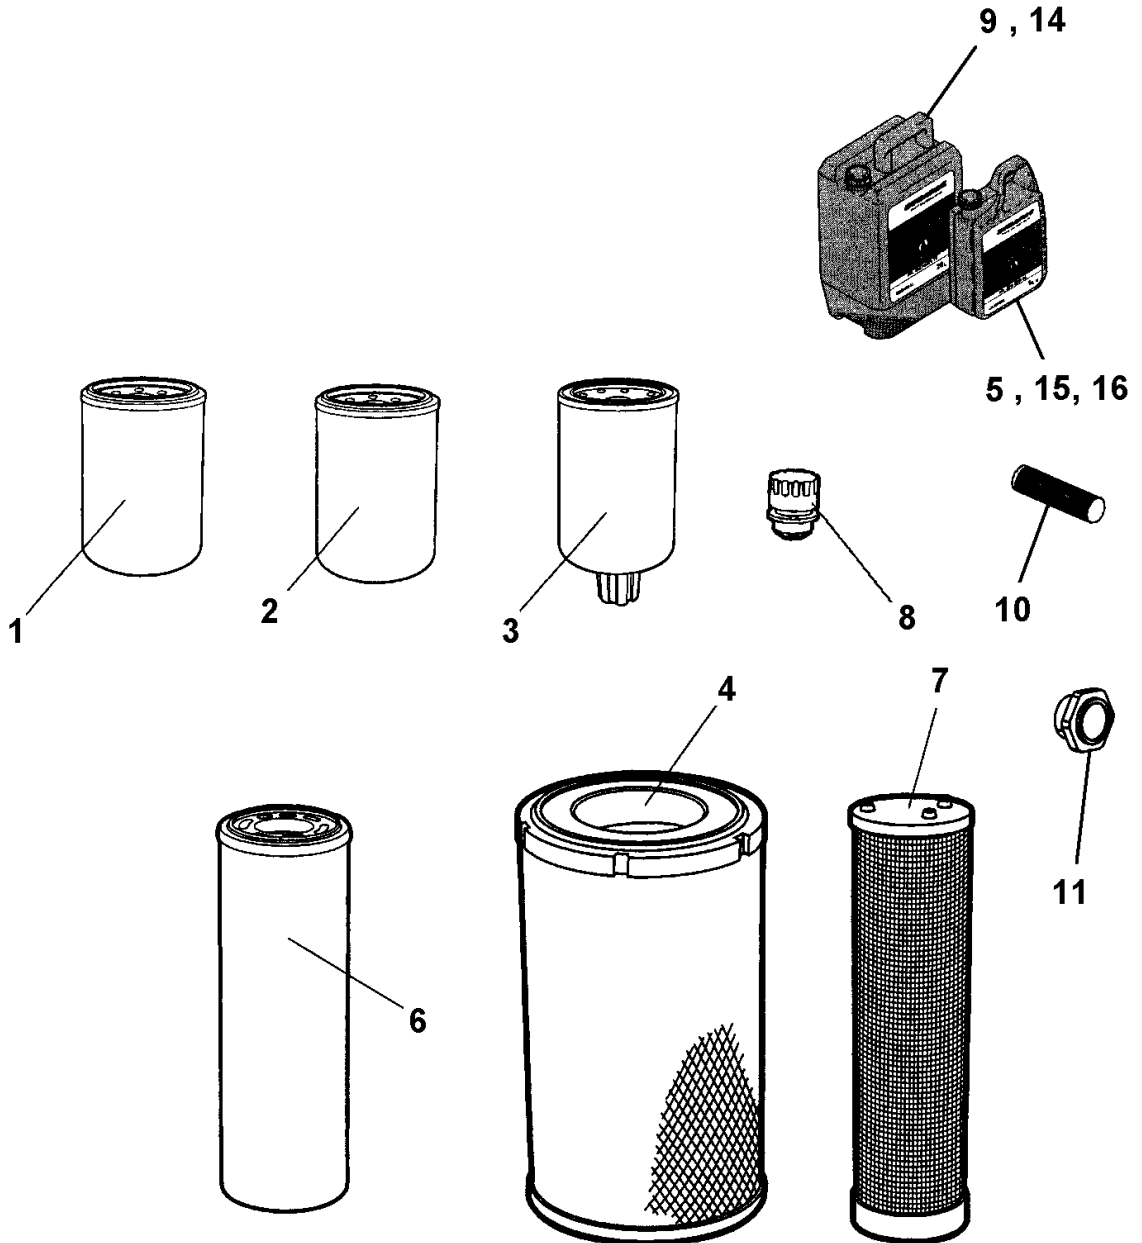

Service kits 4812158053 Service kit, 2000h

Refer to Parts Online for the most up to date information. The printed information might be outdated.

Fri Dec 11 02:54:30 MST 2015

Item	Part No.	Name	Qty	L	SN INFO
-	4812158053	Service kit, 2000h			
1	4700903942	Oil filter	1		
2	4700950568	Fuel filter	2		
3	4812031626	Pre-fuel filter, filter element	1		
4	4700394688	Air filter element, main	1		
6	4812112262	Hydraulic oil filter element	1		
7	4700394689	Air filter element, safety	1		
8	4700357138	Ventilating filter	1		
11	4812118814	Oil level glass	2