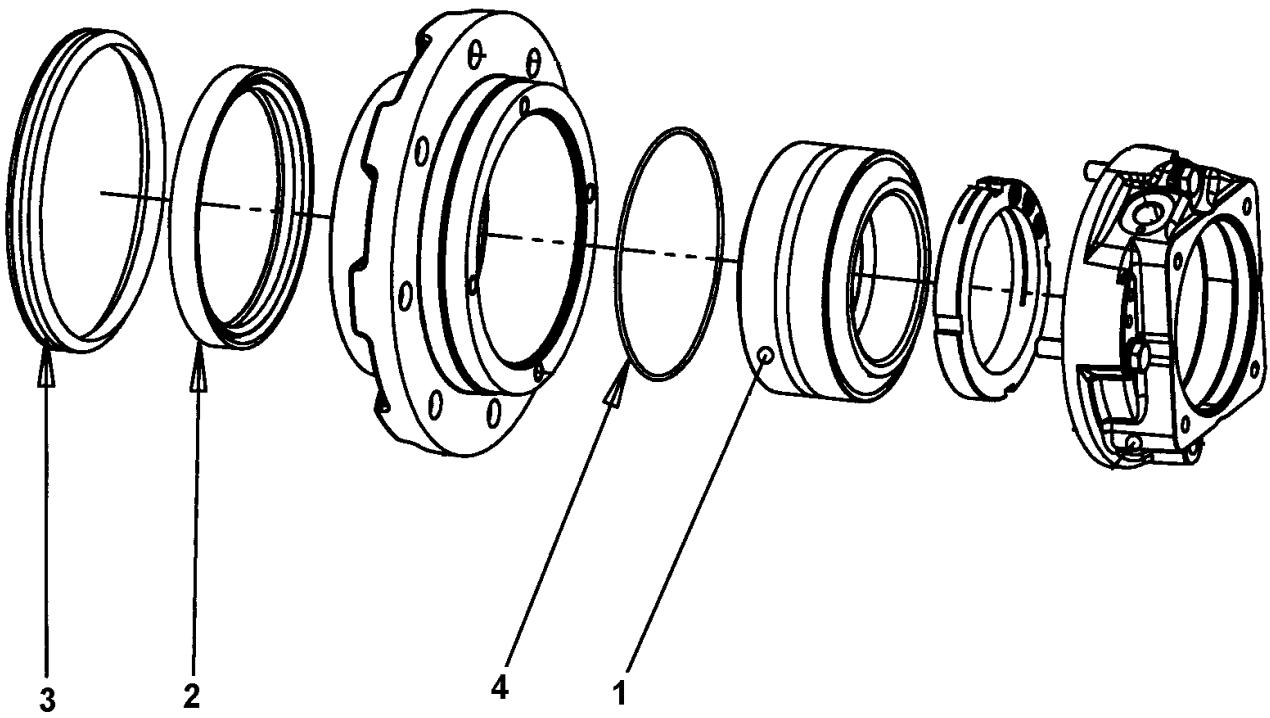

Repair kits Eccentric shaft kit

Item	Part No.	Name	Qty	L	SN INFO
0	4700945657	Eccentric shaft kit			
1	4700390896	Spherical roller bearing	2		
2	4700900782	Seal ring	1		
3	4700900776	O-ring	1		

Repair kits 4812157275 Drum rotation kit