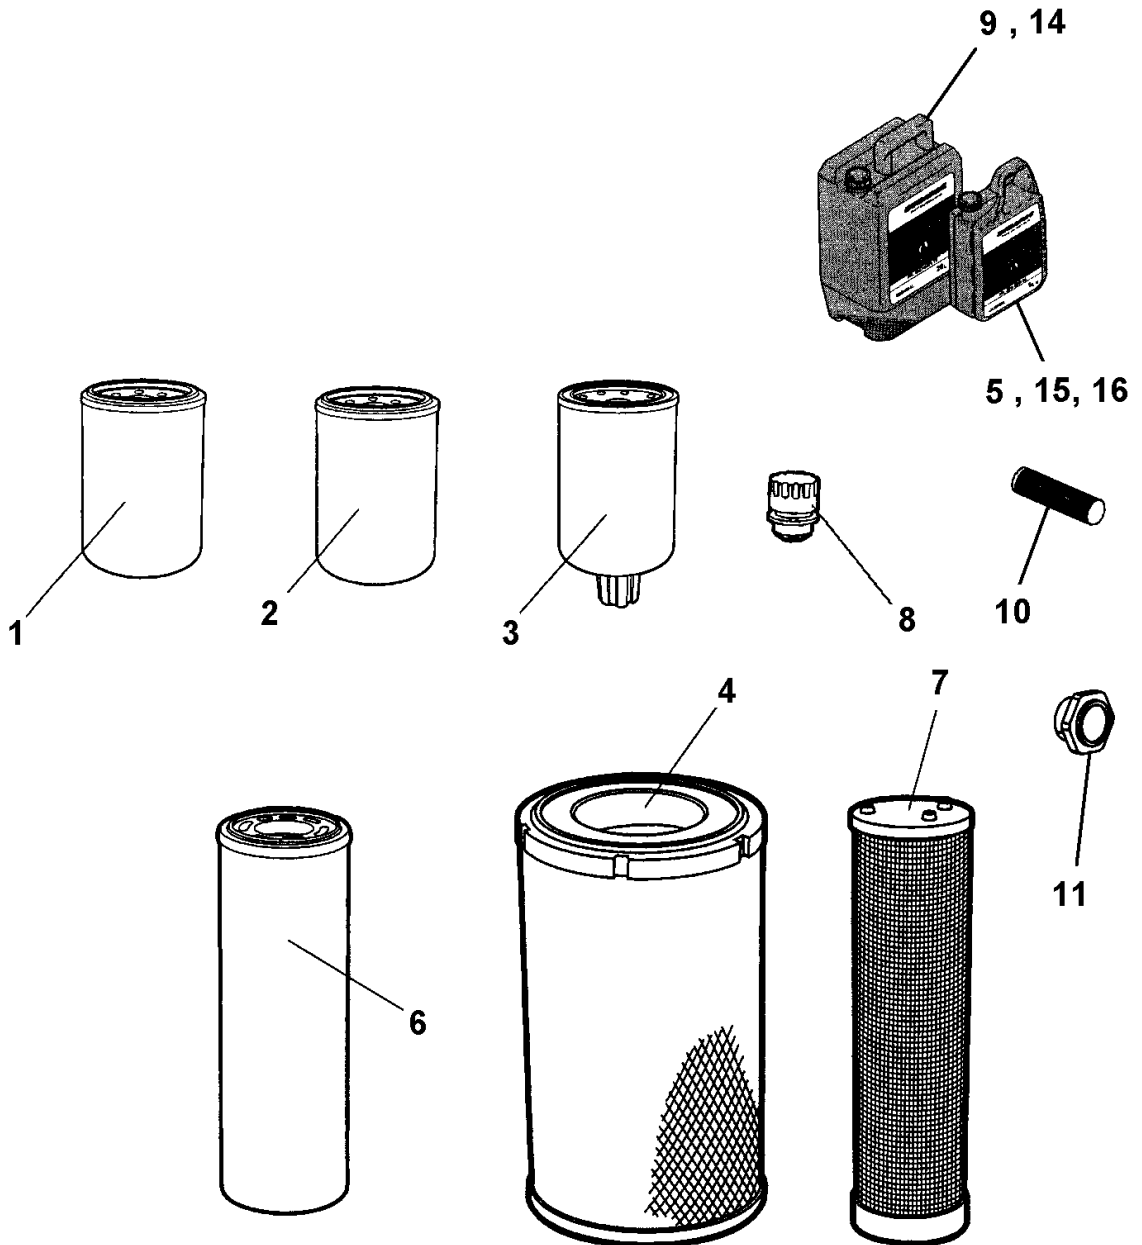

Service kits 4812156995 Service kit, 1000h

Refer to Parts Online for the most up to date information. The printed information might be outdated.

Fri Dec 11 02:54:29 MST 2015

Item	Part No.	Name	Qty	L	SN INFO
-	4812156995	Service kit, 1000h			
1	4700903942	Oil filter	1		
2	4700950568	Fuel filter	2		
3	4812031626	Pre-fuel filter, filter element	1		
4	4700394688	Air filter element, main	1		
6	4812112262	Hydraulic oil filter element	1		
7	4700394689	Air filter element, safety	1		
8	4700357138	Ventilating filter	1