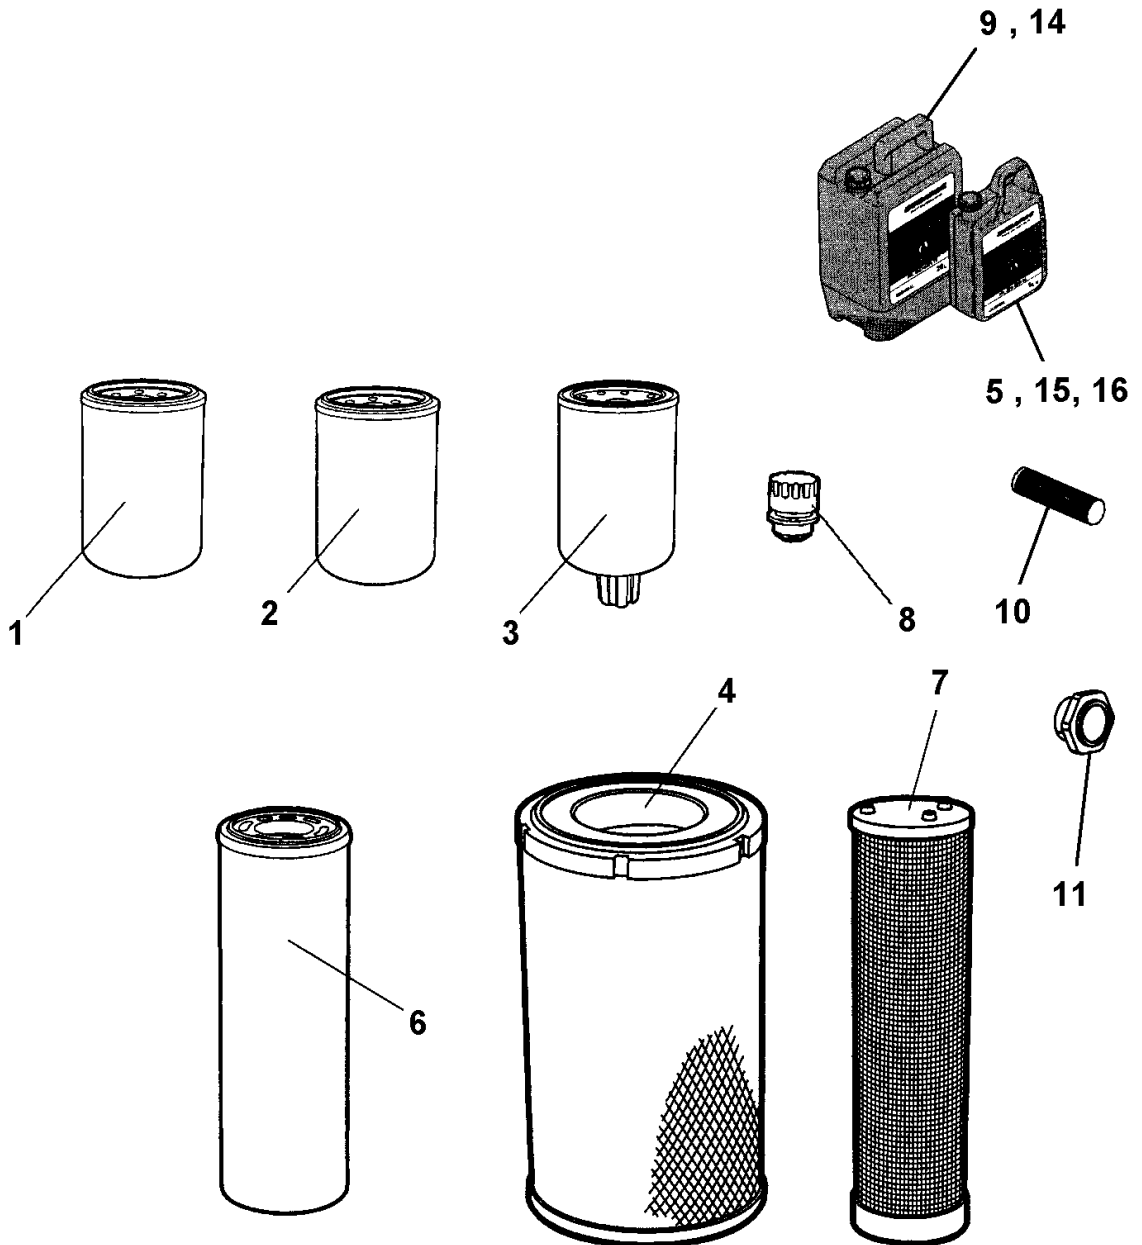

Service kits 4812157363 Service kit, 500h Plus

Refer to Parts Online for the most up to date information. The printed information might be outdated.

Fri Dec 11 02:54:28 MST 2015

Item	Part No.	Name	Qty	L	SN INFO
-	4812157363	Service kit, 500h Plus			
1	4700903942	Oil filter	1		
2	4700950568	Fuel filter	2		
3	4812031626	Pre-fuel filter, filter element	1		
4	4700394688	Air filter element, main	1		
5	5580020624	Engine oil 100 / 5 ltr.	3