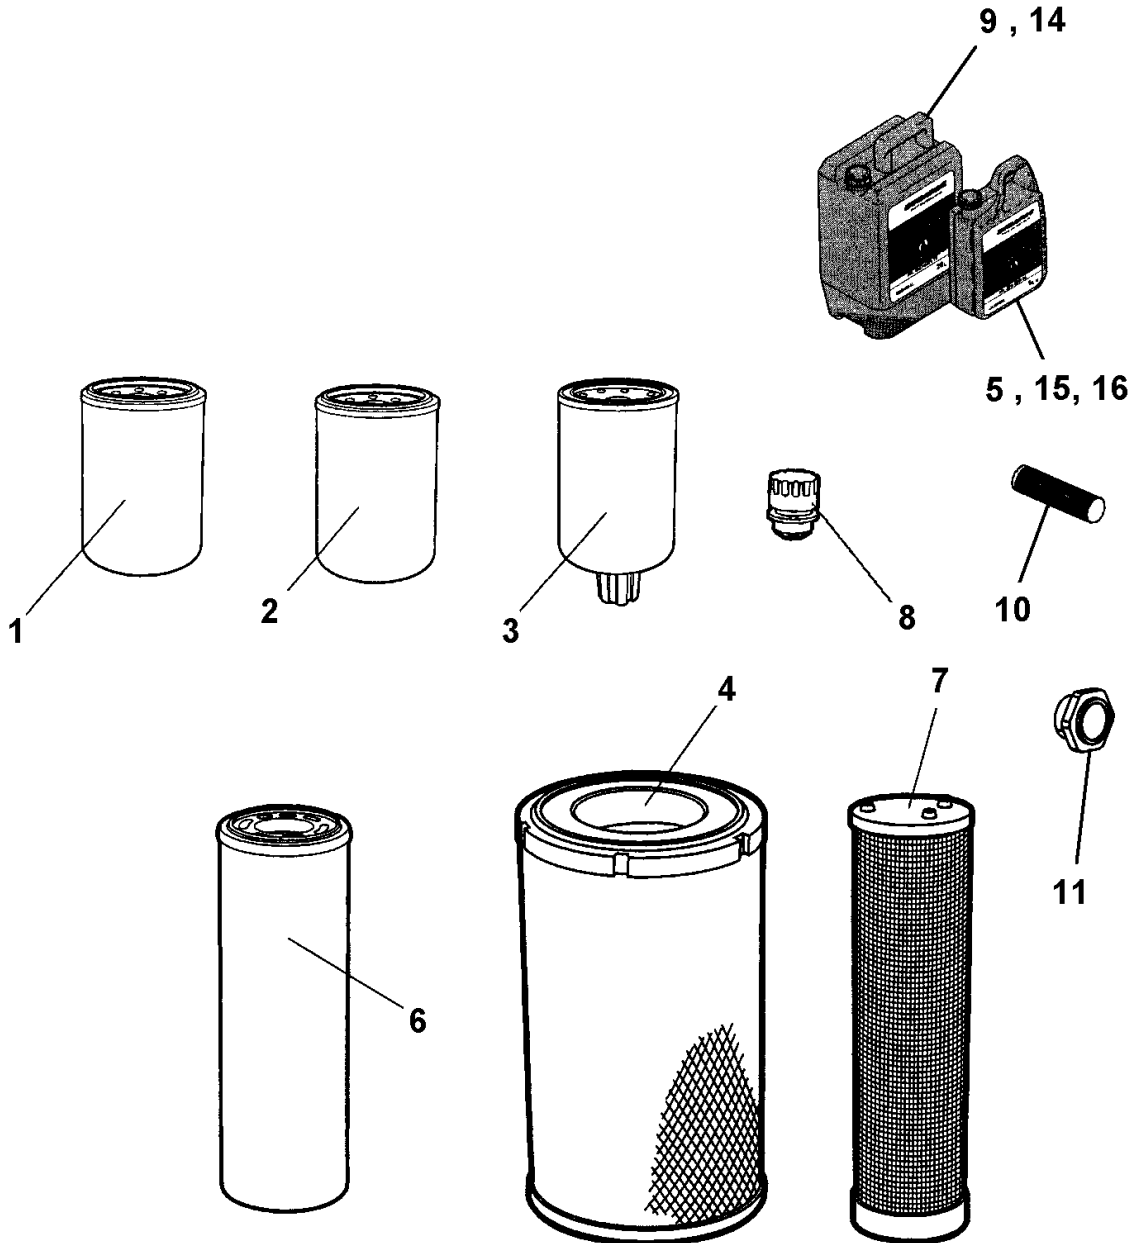

Service kits 4812156994 Service kit, 500h

Refer to Parts Online for the most up to date information. The printed information might be outdated.

Fri Dec 11 02:54:28 MST 2015

Item	Part No.	Name	Qty	L	SN INFO
-	4812156994	Service kit, 500h			
1	4700903942	Oil filter	1		
2	4700950568	Fuel filter	2		
3	4812031626	Pre-fuel filter, filter element	1		
4	4700394688	Air filter element, main	1