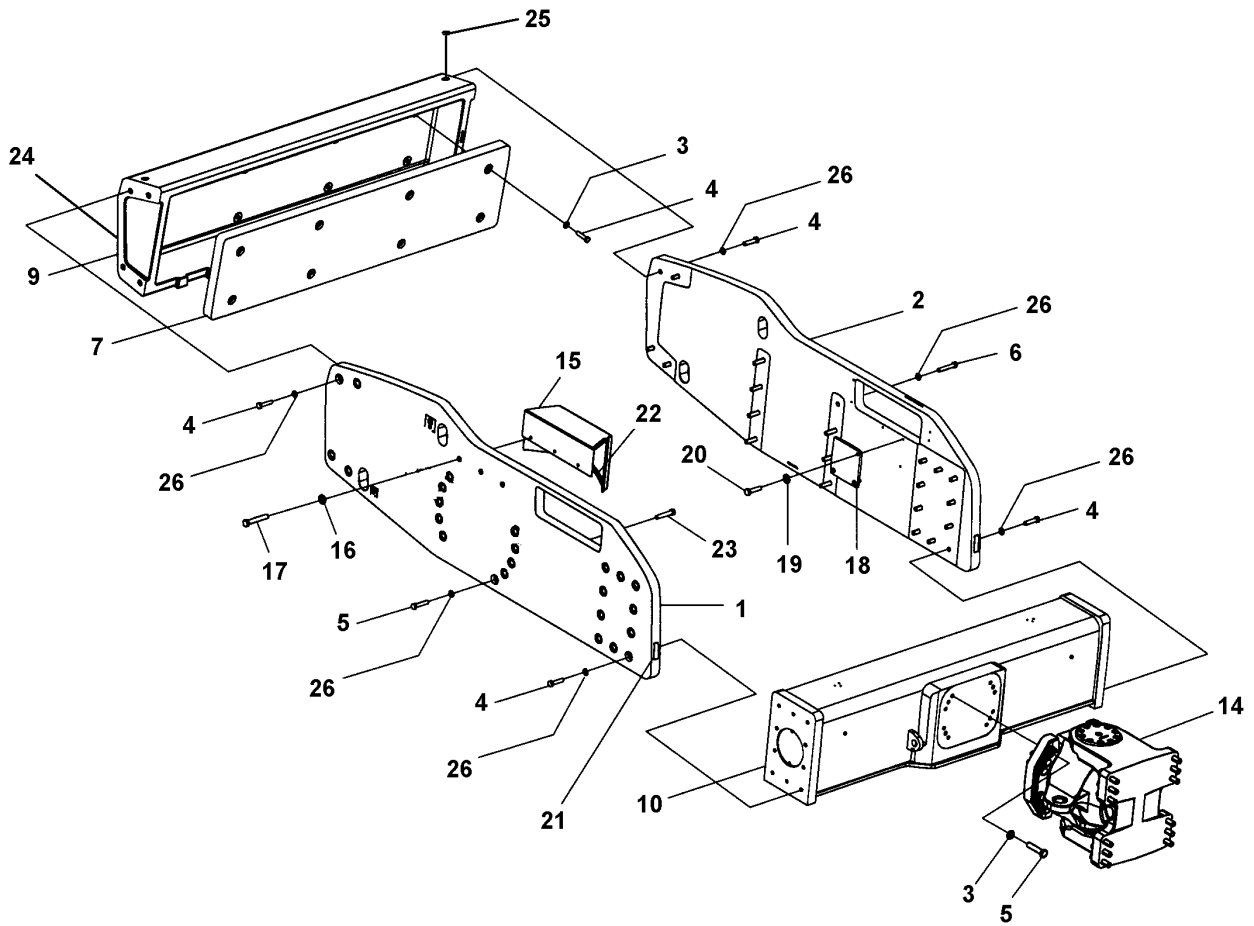

Frame Frame, front

Refer to Parts Online for the most up to date information. The printed information might be outdated.

Fri Dec 11 02:54:34 MST 2015

Item	Part No.	Name	Qty	L	SN INFO
1	-	Side plate	1		
2	-	Side plate	1		
3	4700904233	Steel plain washer 21x36x3	32		
4	4700500287	Screw M20x80 10,9	36		
5	4700925208	Screw M20x90	34		
6	4700901381	Screw	8		
7	4812112159	Ballast weight	1		
9	4812111653	Crossbeam	1		
10	-	Crossbeam	1		
14	4812117507	Steering hitch, cpl	1		
15	4812112535	Protective hood	1		
16	4700904230	Washer 10.5x22x2 mm 300 HV	3		
17	4700500192	Spacer sleeve	3		
18	4812113607	Bracket	2		
19	4700904230	Washer 10.5x22x2 mm 300 HV	8		
20	4700500028	Hexagon head screw M10x025H, 8.8	4		
21	4700377742	Reflector, red	2		
22	4700902166	Edge trim	1XL	A	
23	4700500028	Hexagon head screw M10x025H, 8.8	4		
24	4700377743	Reflector, white	2		
25	4700791396	Protective plug	2		
26	4700903290	Steel plain washer 21x36x6	46		