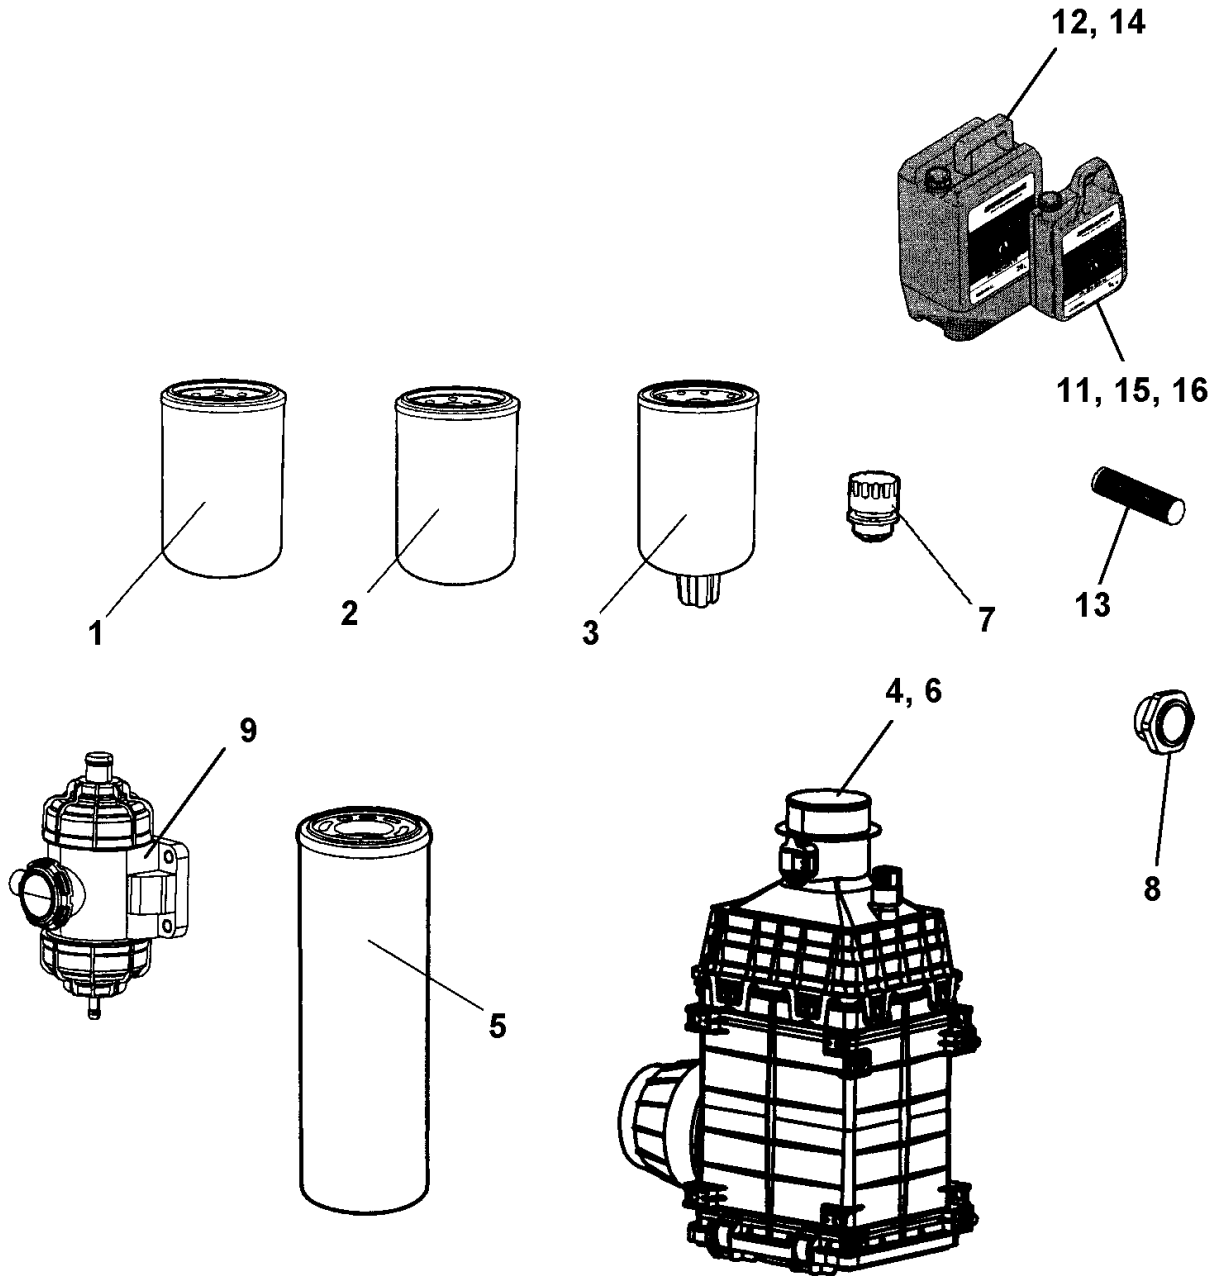

Service kits 4812158690 Service kit, 1000h Cummins QSB 4.5

Item	Part No.	Name	Qty	L	SN INFO
0	4812158690	Service kit, 1000h Cummins QSB 4.5			
1	4700939082	Oil filter	1		
2	4812158187	Fuel filter	1		
3	4812041531	Fuel prefilter	1		
4	4812158190	Air filter element, main	1		
5	4812112262	Hydraulic oil filter element	1		
6	4812158191	Safety filter element	1		
7	4700357138	Ventilating filter	1