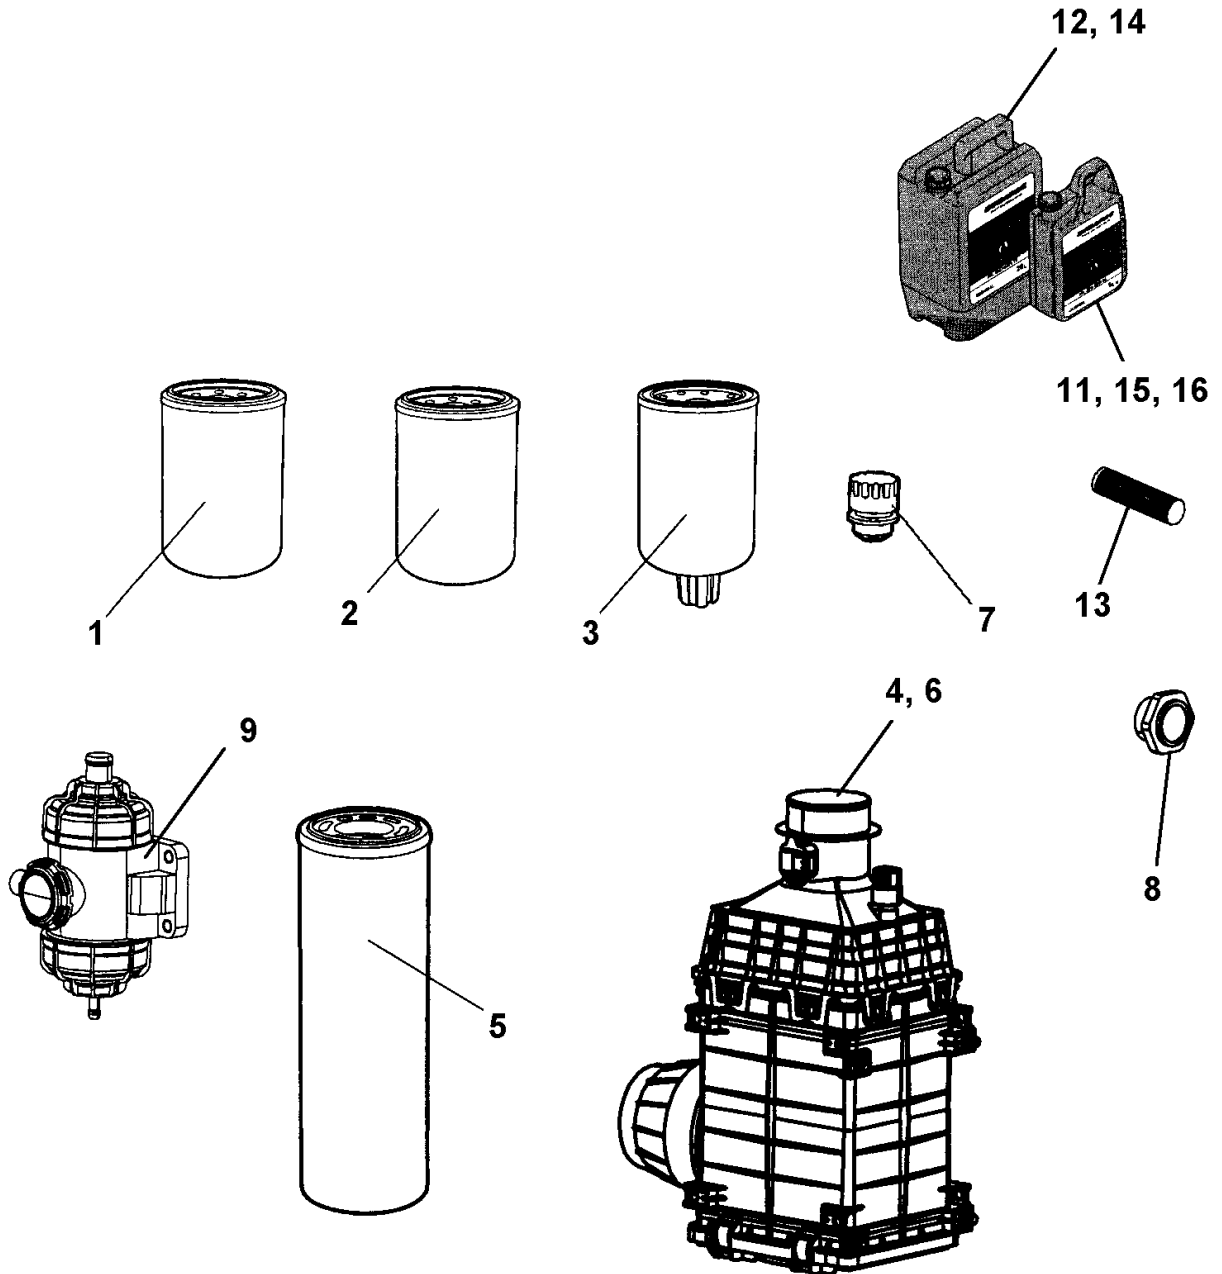

Service kits 4812158692 Service kit, 2000h Plus Cummins QSB 4.5

Item	Part No.	Name	Qty	L	SN INFO
0	4812158692	Service kit, 2000h Plus Cummins QSB 4.5			
1	4700939082	Oil filter	1		
2	4812158187	Fuel filter	1		
3	4812041531	Fuel prefilter	1		
4	4812158190	Air filter element, main	1		
5	4812112262	Hydraulic oil filter element	1		
6	4812158191	Safety filter element	1		
7	4700357138	Ventilating filter	1		
8	4812118814	Oil level glass	2		
9	4812158465	Crankcase ventilation filter	1		
11	5580020624	Engine oil 100 / 5 ltr.	3		
12	4812030117	Gear oil 300 / 20 ltr.	1		
13	4812030096	Dynapac Roller Grease	1		
14	9106230330	Atlas Copco fluid hydraulic oil 300 20 liters	3		
15	4812156456	Dynapac drum oil 1000 5 liters	1		
16	4812008274	AC Fluid Gearbox 100 / 5 ltr.	1