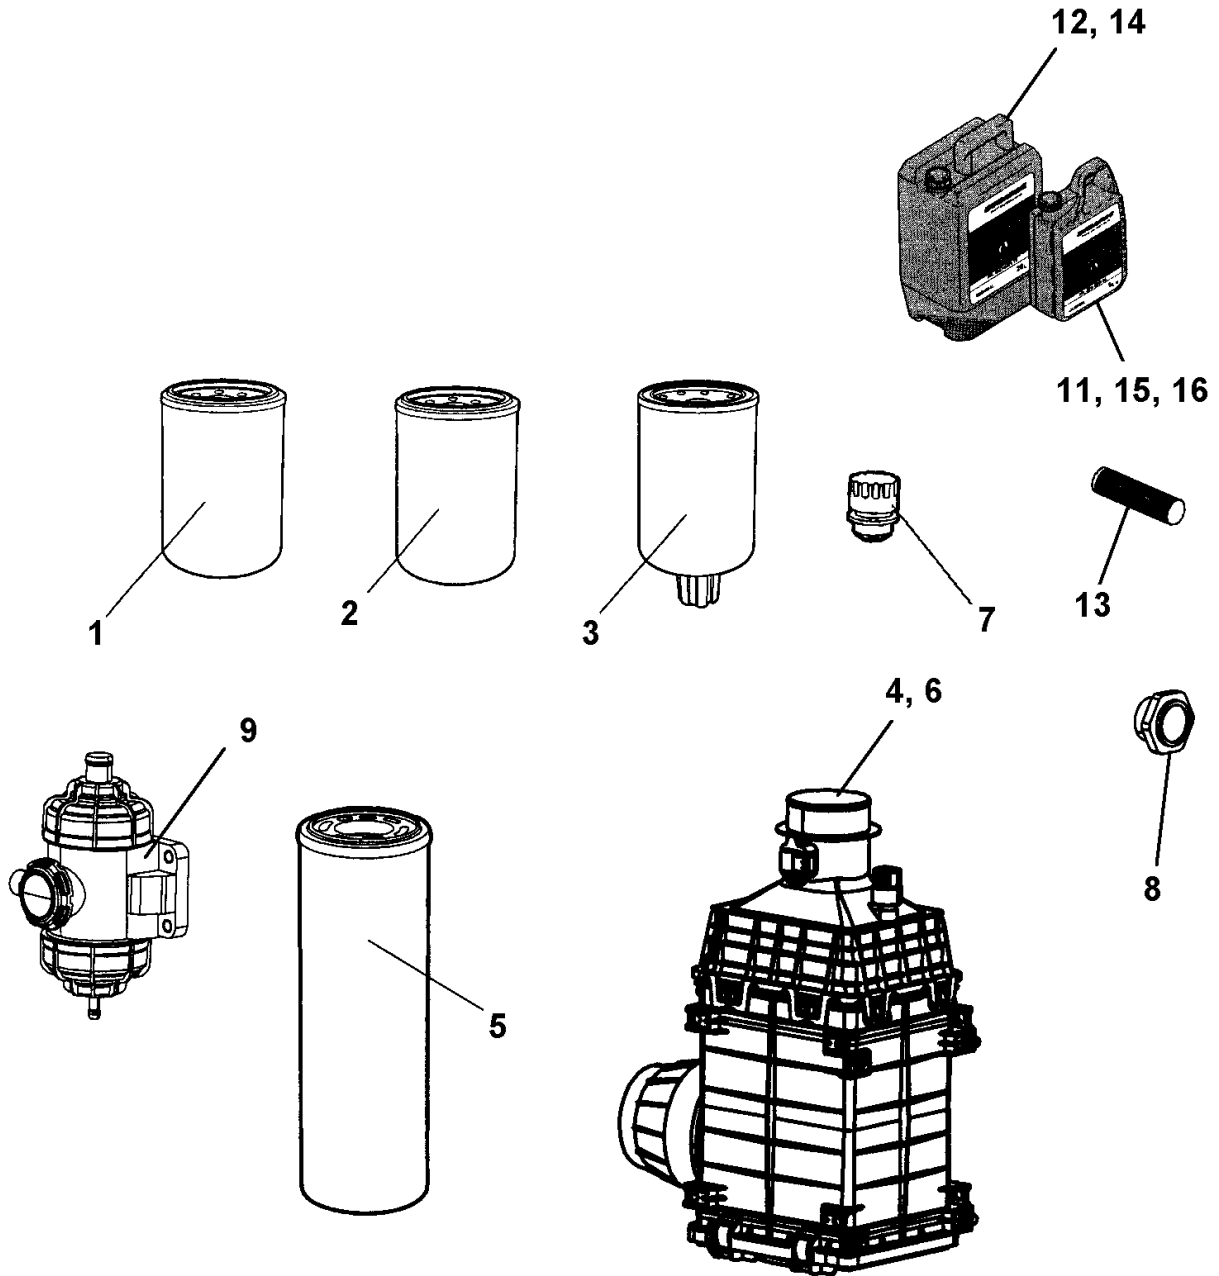

Service kits 4812158693 Service kit, 2000h Cummins QSB 4.5

Item	Part No.	Name	Qty	L	SN INFO
0	4812158693	Service kit, 2000h Cummins QSB 4.5			
1	4700939082	Oil filter	1		
2	4812158187	Fuel filter	1		
3	4812041531	Fuel prefilter	1		
4	4812158190	Air filter element, main	1		
5	4812112262	Hydraulic oil filter element	1		
6	4812158191	Safety filter element	1		
7	4700357138	Ventilating filter	1		
8	4812118814	Oil level glass	2		
9	4812158465	Crankcase ventilation filter	1