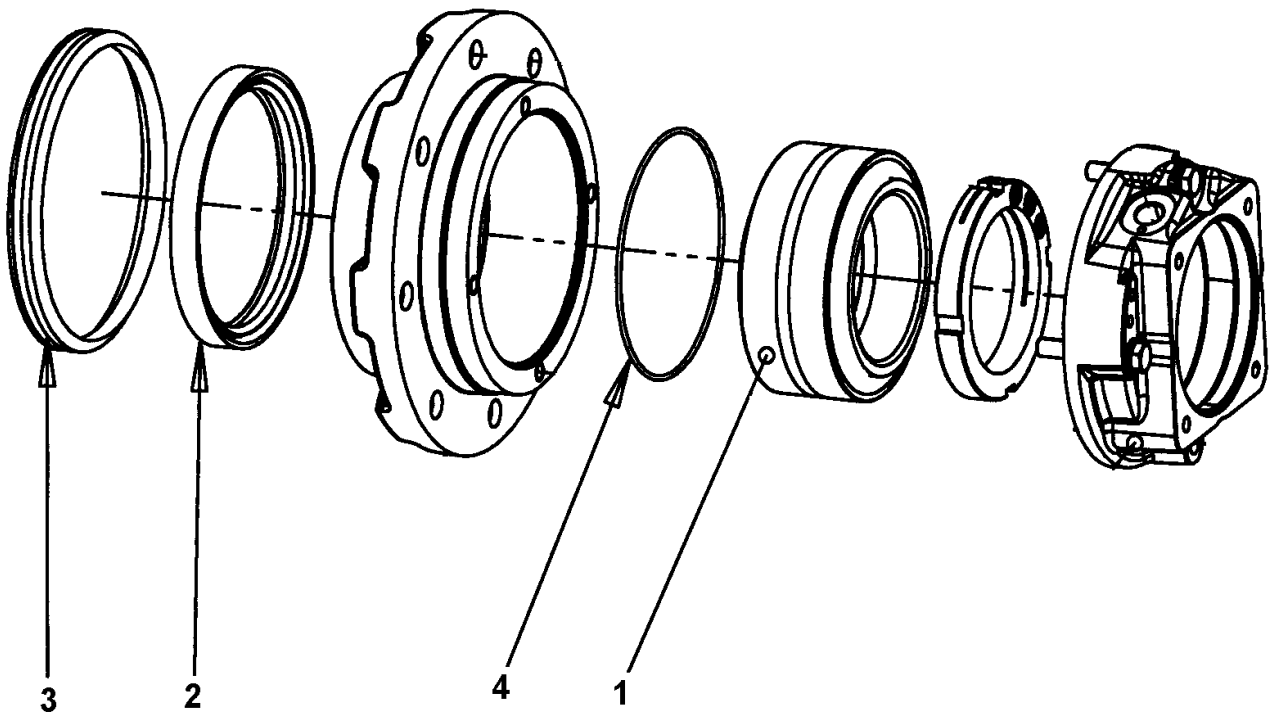

**Repair kits** Eccentric shaft kit

Item	Part No.	Name	Qty	L	SN INFO
0	4700945657	Eccentric shaft kit			
1	4700390896	Spherical roller bearing	2		
2	4700900782	Seal ring	1		
3	4700900776	O-ring	1		

**Repair kits** 4812157275 Drum rotation kit