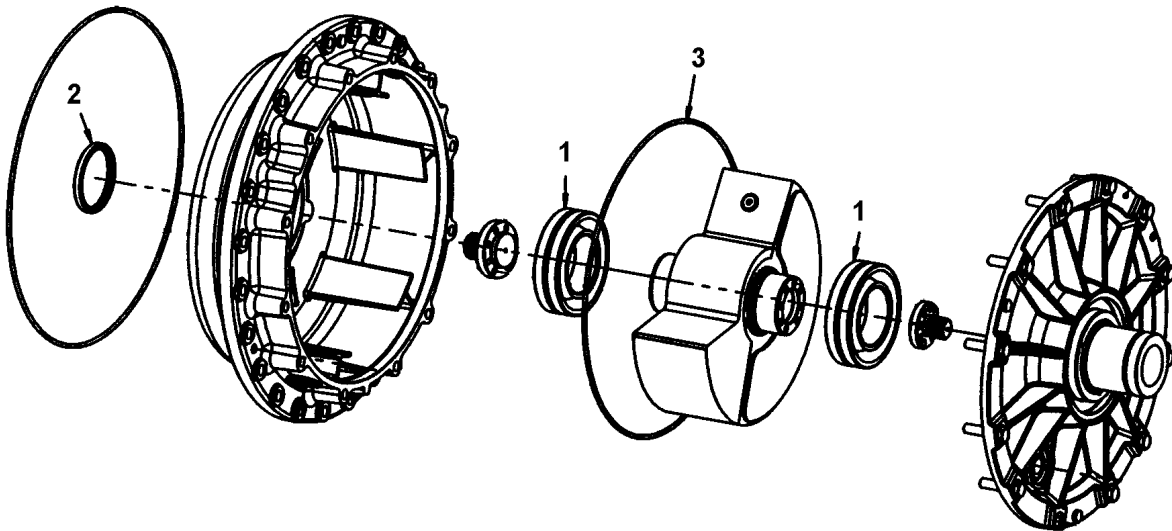

Repair kits Eccentric shaft kit

Item	Part No.	Name	Qty	L	SN INFO
0	4700945657	Eccentric shaft kit			
1	4700390896	Spherical roller bearing	2		
2	4700900782	Seal ring	1		
3	4700900776	O-ring	1