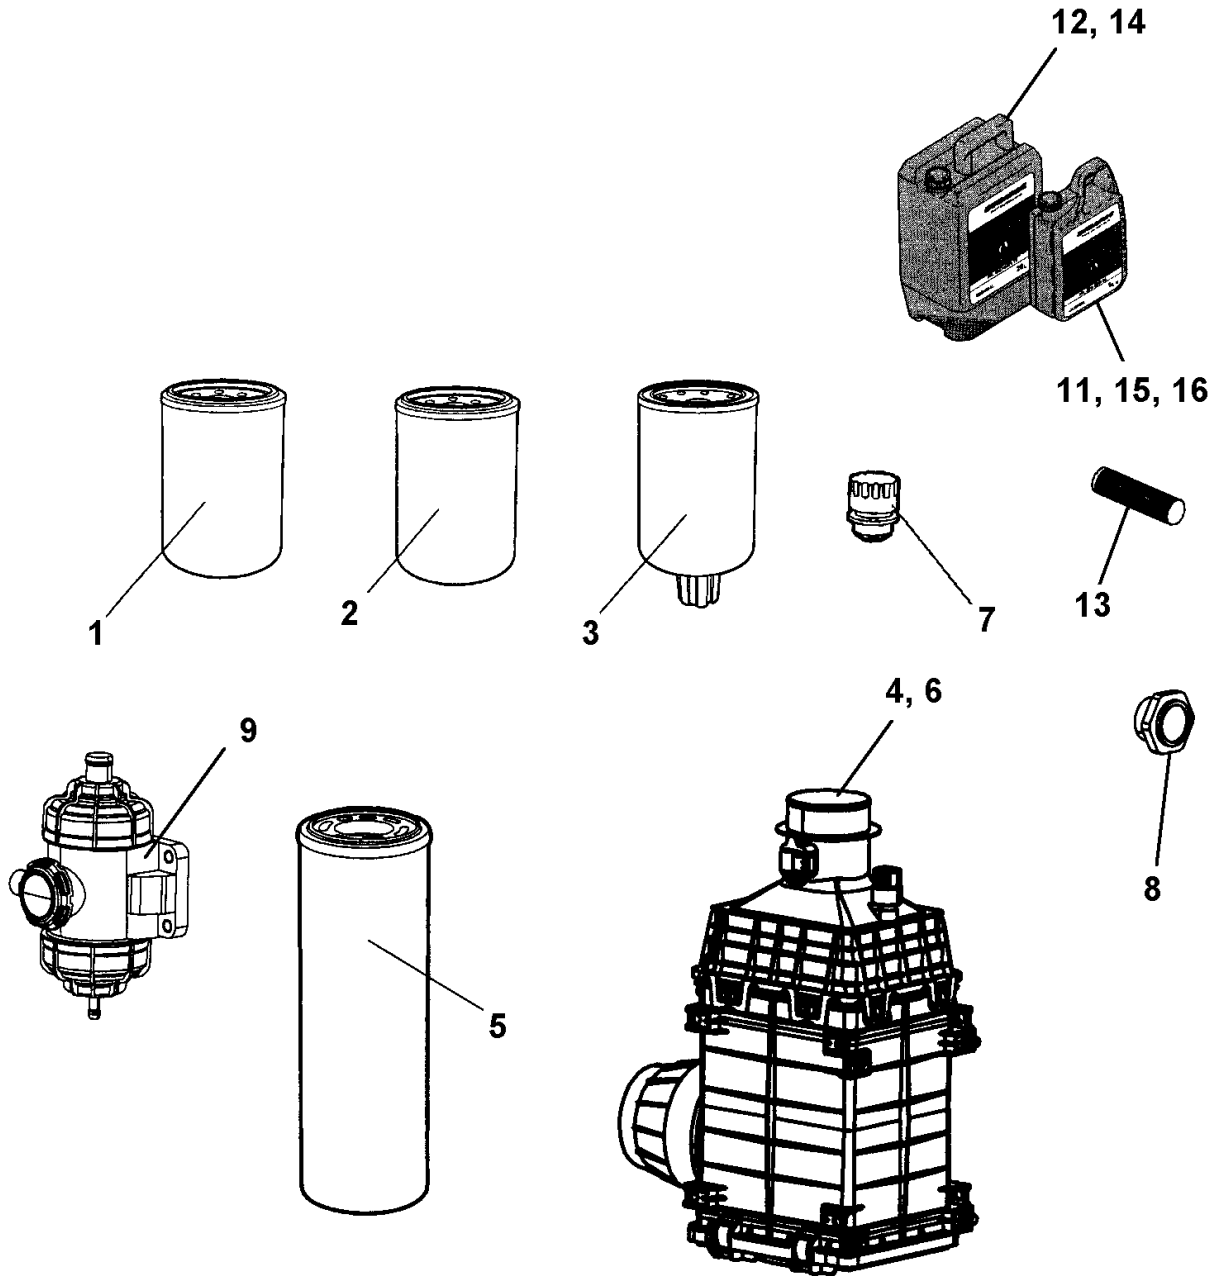

Service kits 4812158689 Service kit, 1000h Plus Cummins QSB 4.5

Item	Part No.	Name	Qty	L	SN INFO
0	4812158689	Service kit, 1000h Plus Cummins QSB 4.5			
1	4700939082	Oil filter	1		
2	4812158187	Fuel filter	1		
3	4812041531	Fuel prefilter	1		
4	4812158190	Air filter element, main	1		
5	4812112262	Hydraulic oil filter element	1		
6	4812158191	Safety filter element	1		
7	4700357138	Ventilating filter	1		
11	5580020624	Engine oil 100 / 5 ltr.	3		
12	4812030117	Gear oil 300 / 20 ltr.	1		
13	4812030096	Dynapac Roller Grease	1		
16	4812008274	AC Fluid Gearbox 100 / 5 ltr.	1