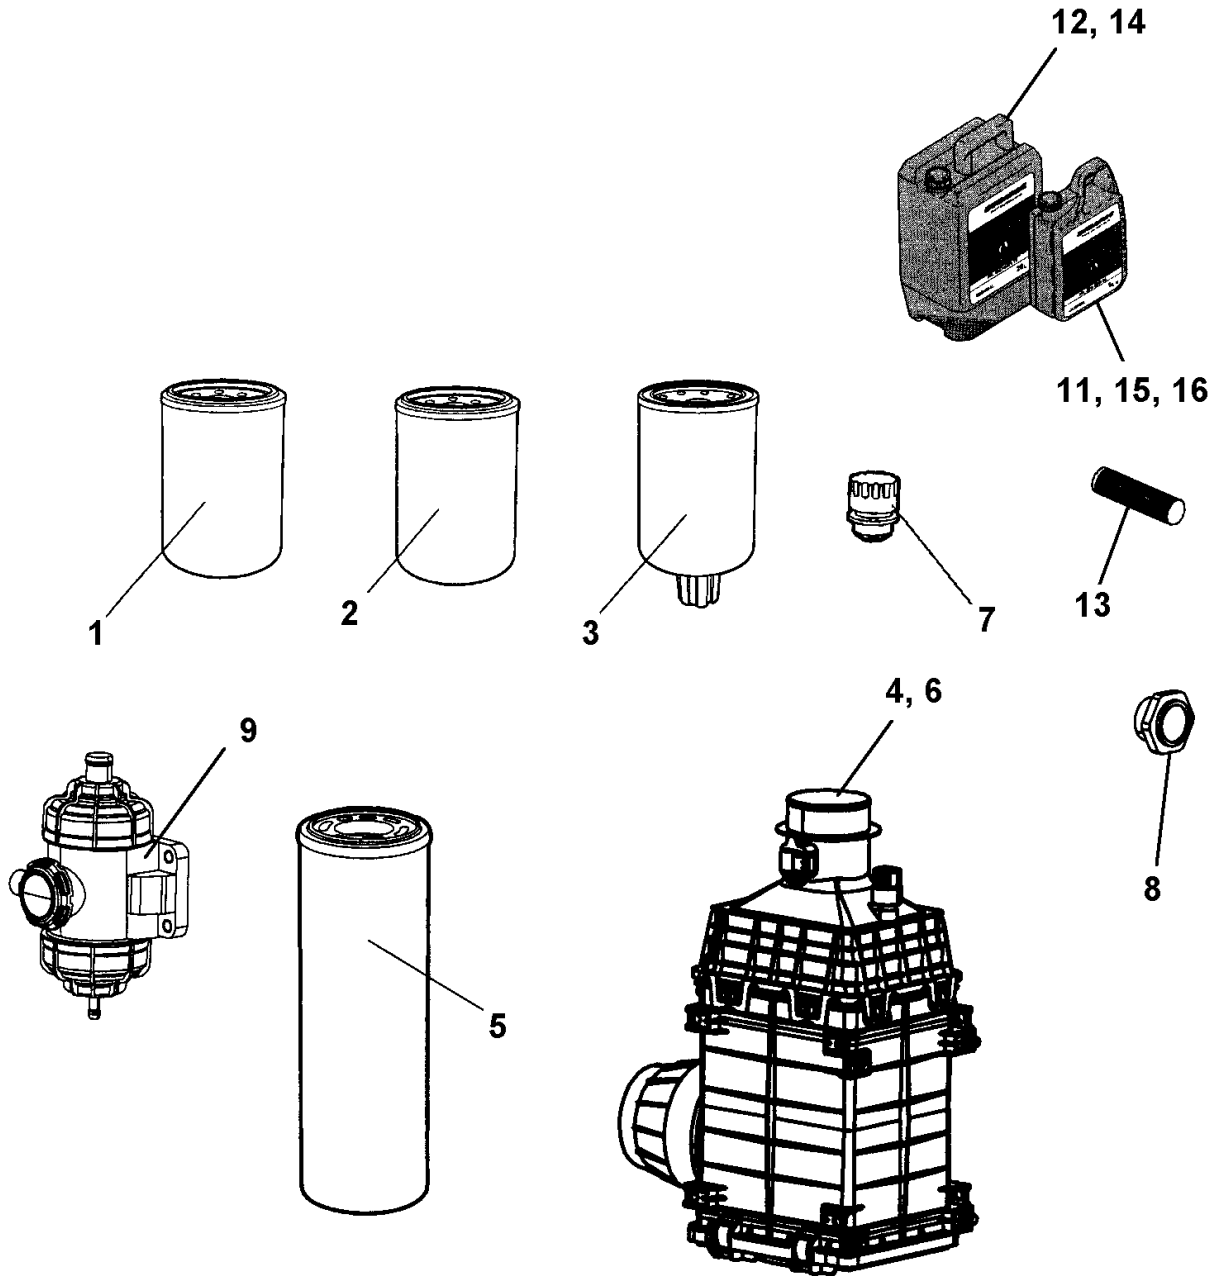

Service kits 4812158687 Service kit, 500h Plus Cummins QSB 4.5

Item	Part No.	Name	Qty	L	SN INFO
0	4812158687	Service kit, 500h Plus Cummins QSB 4.5			
1	4700939082	Oil filter	1		
2	4812158187	Fuel filter	1		
3	4812041531	Fuel prefilter	1		
4	4812158190	Air filter element, main	1		
11	5580020624	Engine oil 100 / 5 ltr.	3