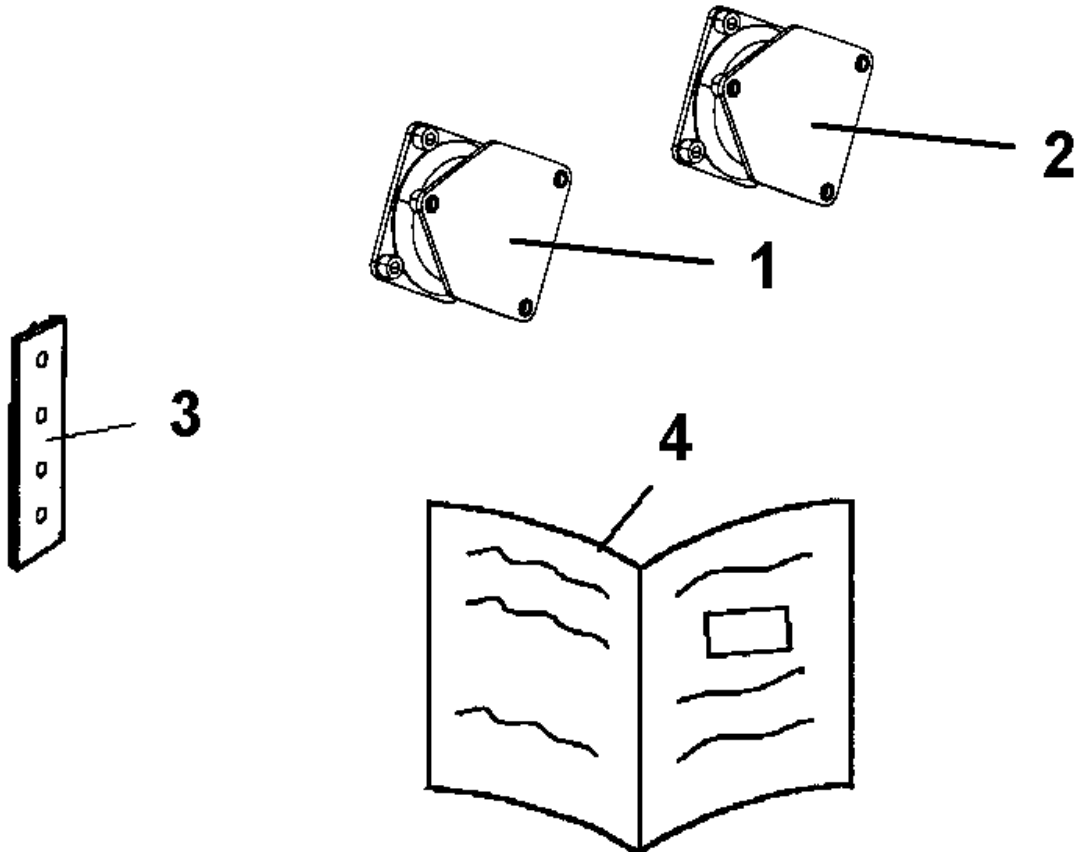

Repair kits 4812158581 Shock absorber kit, drum

Item	Part No.	Name	Qty	L	SN INFO
0	4812158581	Shock absorber kit, drum	1		
1	4812111046	Shock absorber	6	A	
2	4812113258	Shock absorber	4	B	
3	4812114344	Shim t=1mm	4		
4	4812156170	Instructions	1		

Comments for Page: 4812158581 Shock absorber kit, drum

(L)OCAL REMARKS

A | en_US | Drive side.

B | en_US | Vibration side.