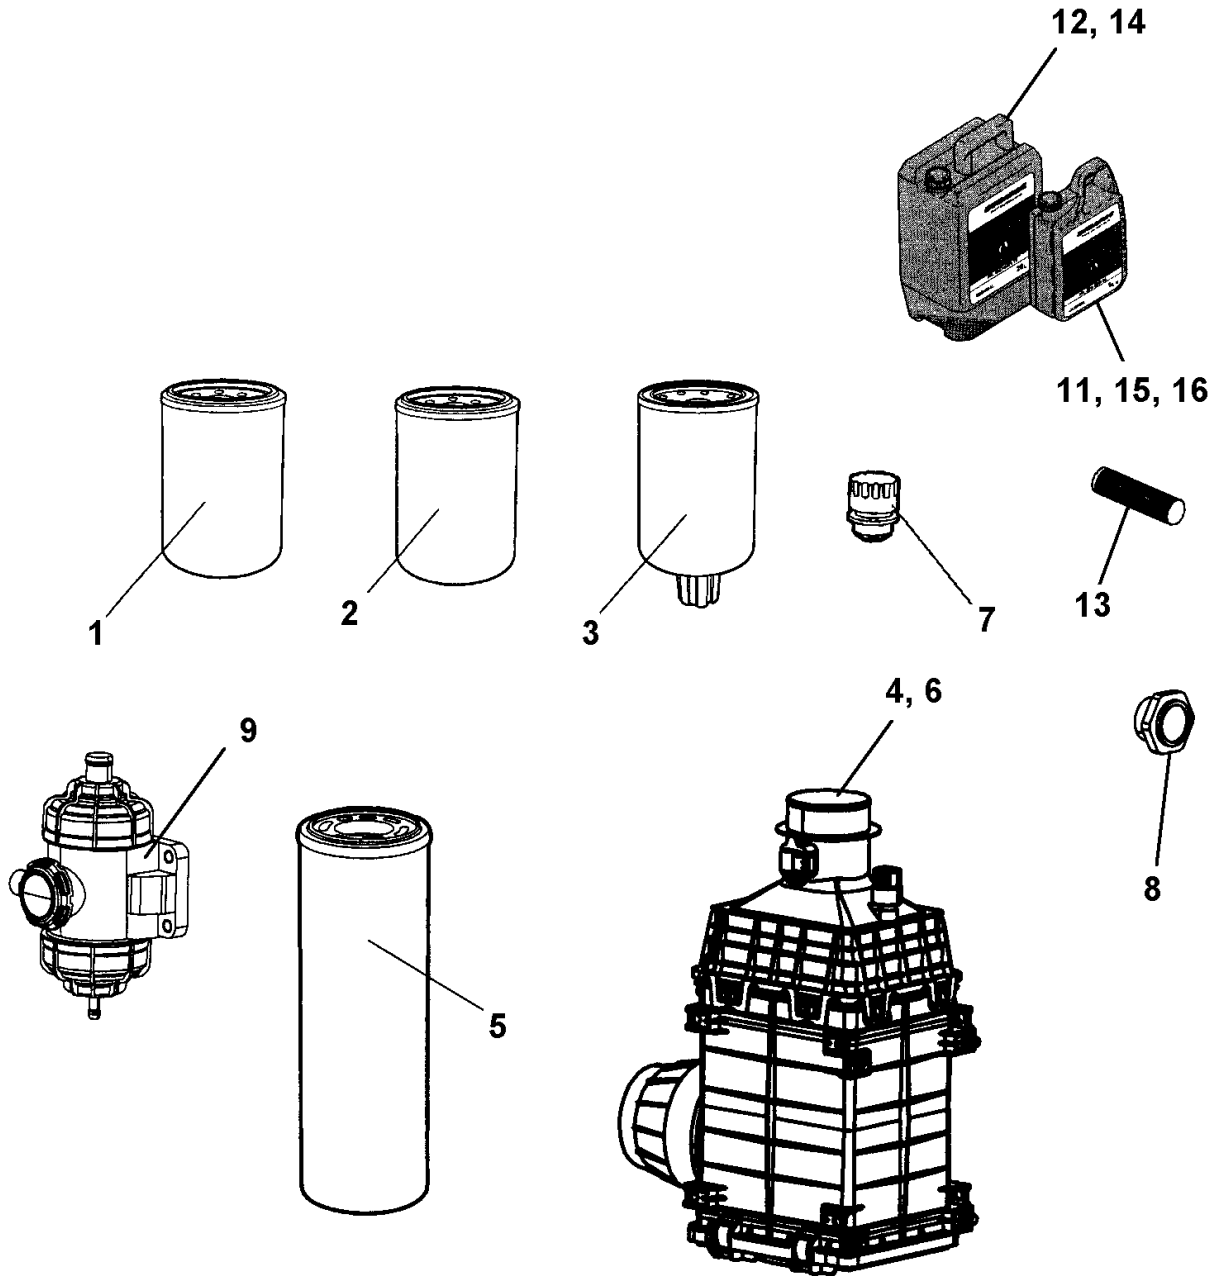

Service kits 4812158688 Service kit, 500h Cummins QSB 4.5

Item	Part No.	Name	Qty	L	SN INFO
0	4812158688	Service kit, 500h Cummins QSB 4.5			
1	4700939082	Oil filter	1		
2	4812158187	Fuel filter	1		
3	4812041531	Fuel prefilter	1		
4	4812158190	Air filter element, main	1