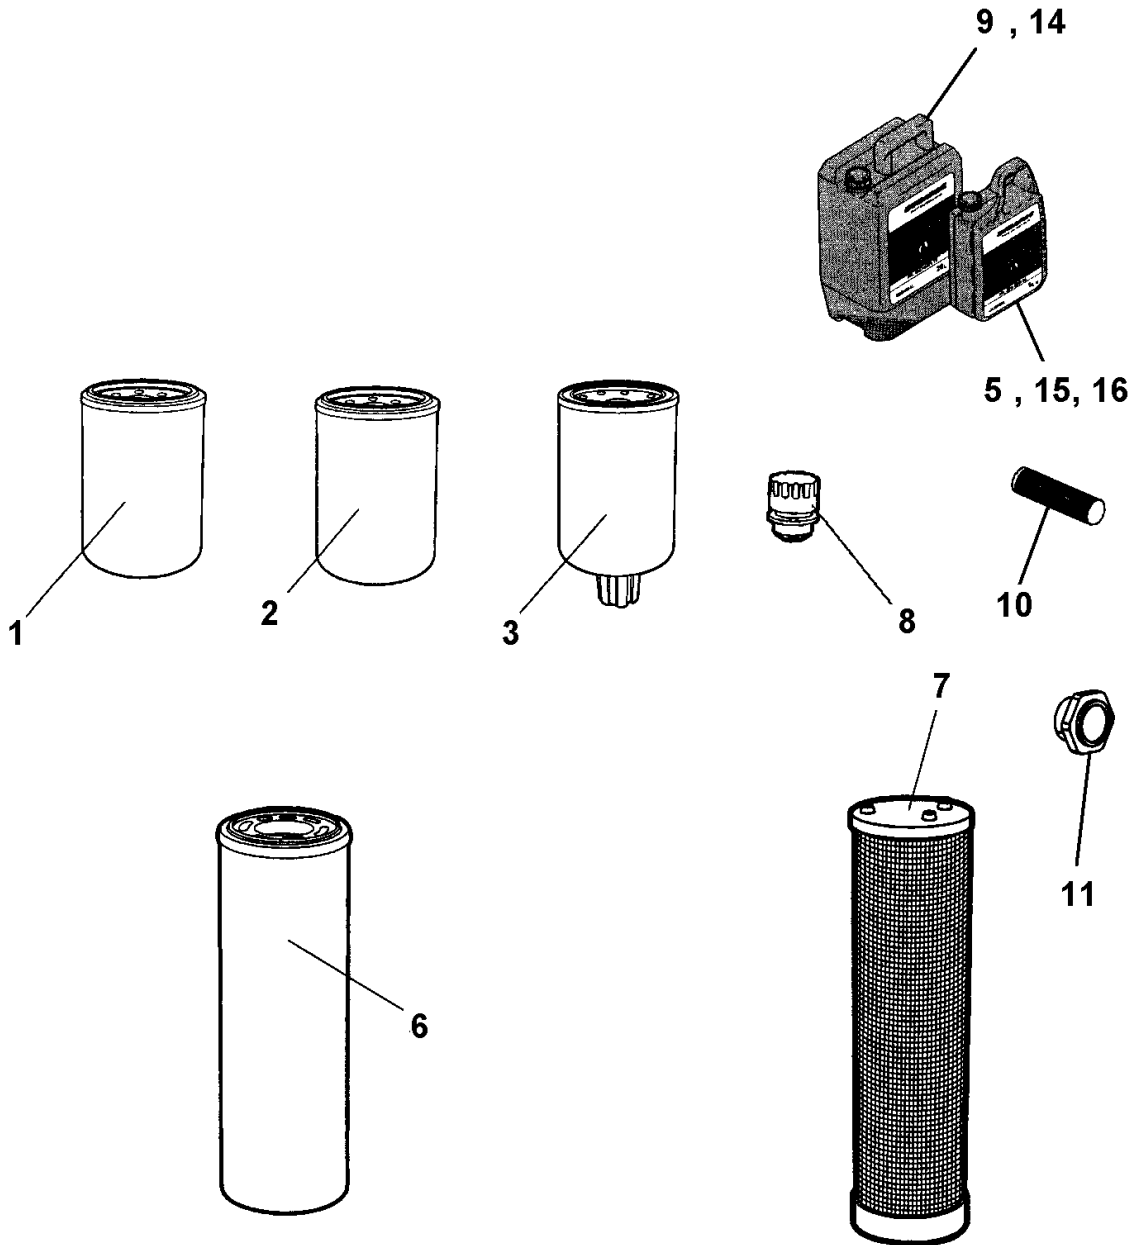

**Service kits** 4812156993 Service kit, 50h Plus

Item	Part No.	Name	Qty	L	SN INFO
-	4812156993	Service kit, 50h Plus			
6	4812112262	Hydraulic oil filter element	1		
15	4812156456	Dynapac drum oil 1000 5 liters	1		
16	4812008274	AC Fluid Gearbox 100 / 5 ltr.	1		