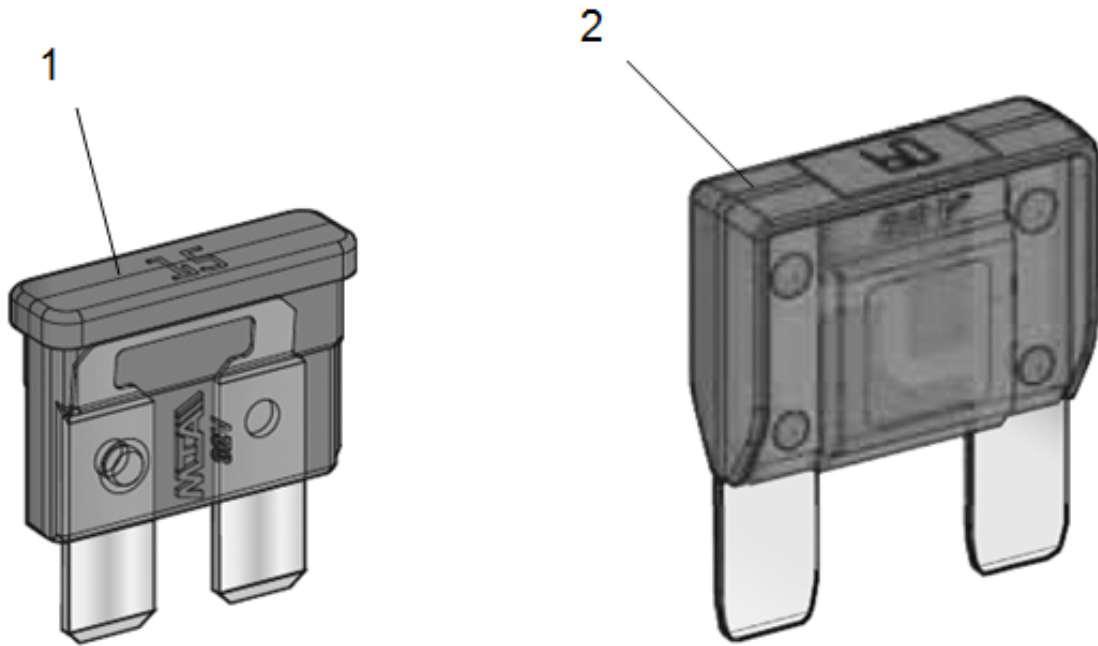

Item	Part No.	Name	Qty	L	SN INFO
0	4812158581	Shock absorber kit, drum	1		
1	4812111046	Shock absorber	6	A	
2	4812113258	Shock absorber	4	B	
3	4812114344	Shim t=1mm	4		
4	4812156170	Instructions	1		

Comments for Page: 4812158581 Shock absorber kit, drum

(L)OCAL REMARKS

A | en_US | Drive side.

B | en_US | Vibration side.

General - Keys and others Fuses