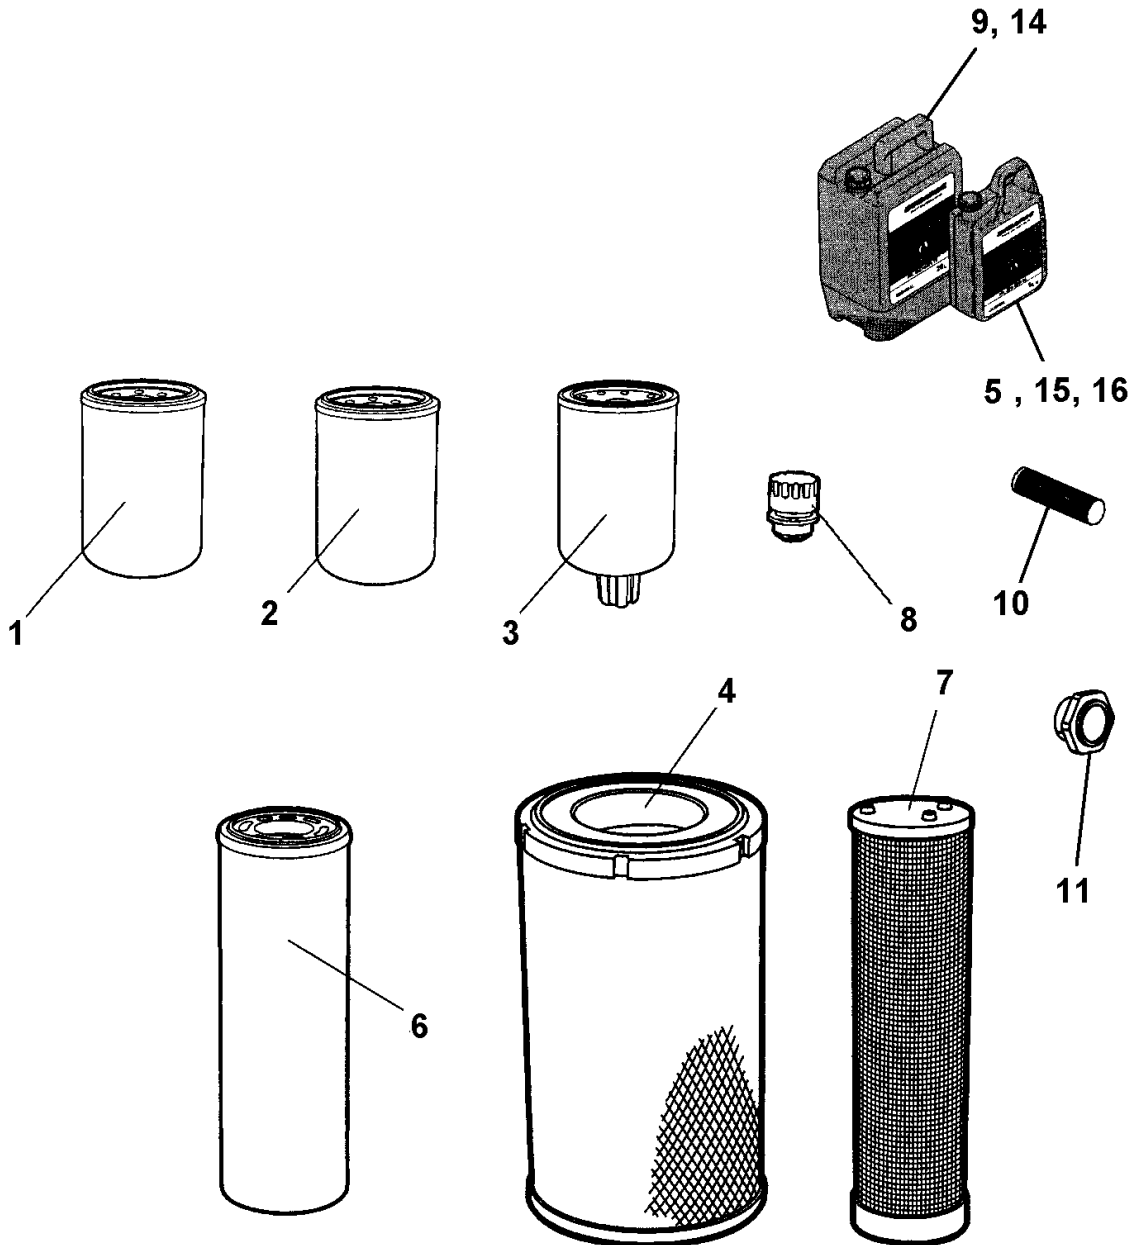

Service kits, remote engine oil filter 4812158369 Service kit, 500h Cummins QSB 4.5

Item	Part No.	Name	Qty	L	SN INFO
-	4812158369	Service kit, 500h Cummins QSB 4.5			
1	4700939082	Oil filter	1		
2	4700945624	Fuel filter	1		
3	4700945147	Fuel prefilter	1		
4	4700394686	Air filter	1