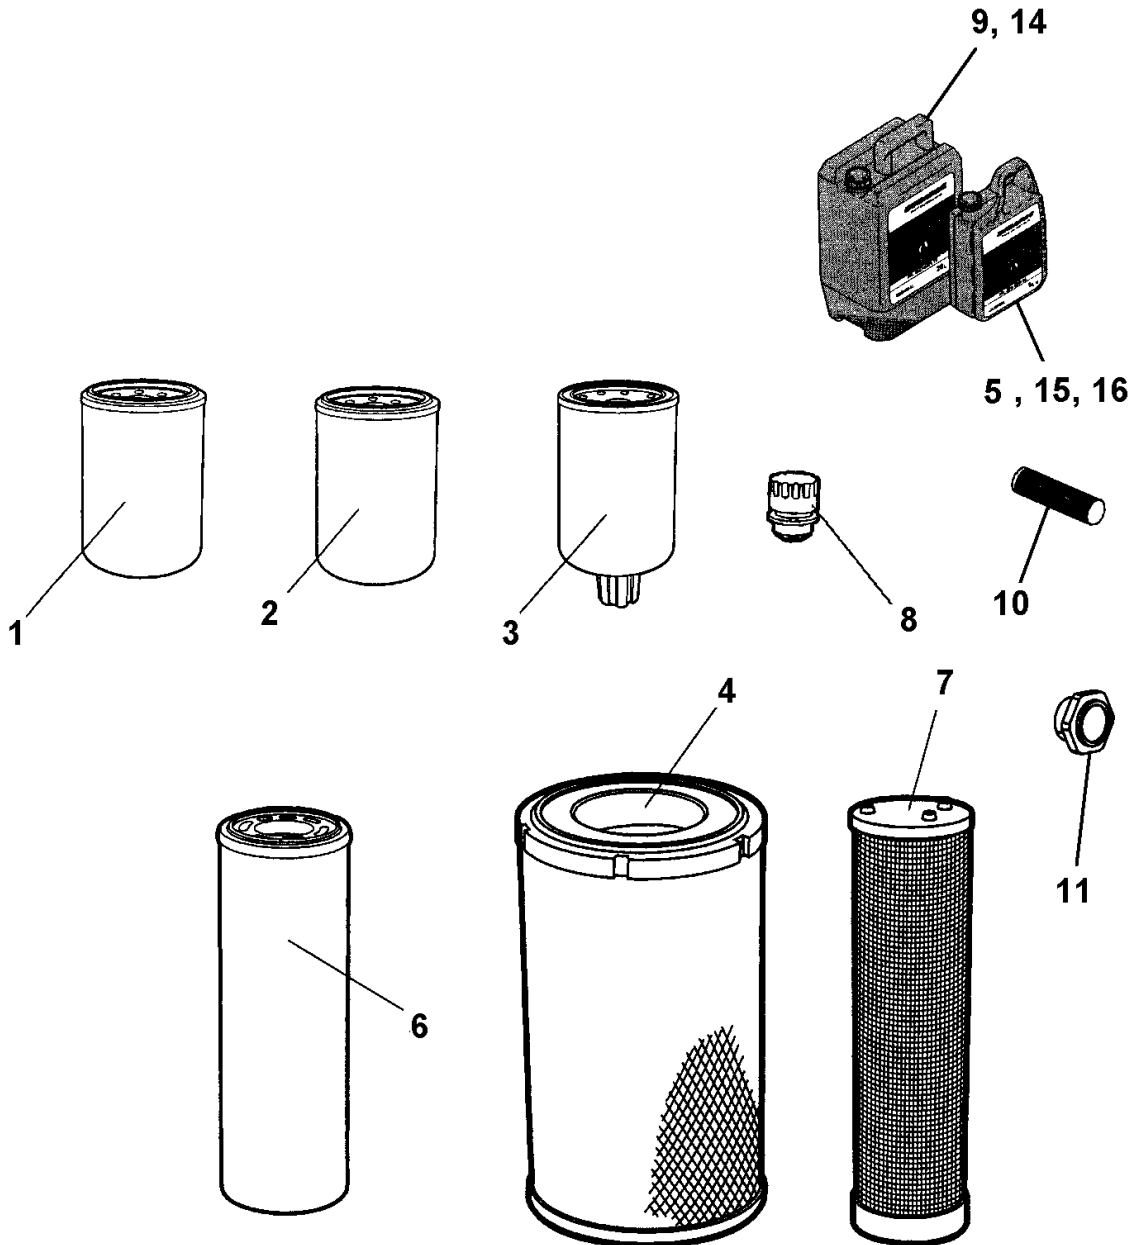

Service kits, remote engine oil filter 4812158281 Service kit, 500h Plus Cummins QSB 4.5

Refer to Parts Online for the most up to date information. The printed information might be outdated.

Wed Dec 09 05:37:12 MST 2015

Item	Part No.	Name	Qty	L	SN INFO
-	4812158281	Service kit, 500h Plus Cummins QSB 4.5			
1	4700939082	Oil filter	1		
2	4700945624	Fuel filter	1		
3	4700945147	Fuel prefilter	1		
4	4700394686	Air filter	1		
5	5580020624	Engine oil 100 / 5 ltr.	3