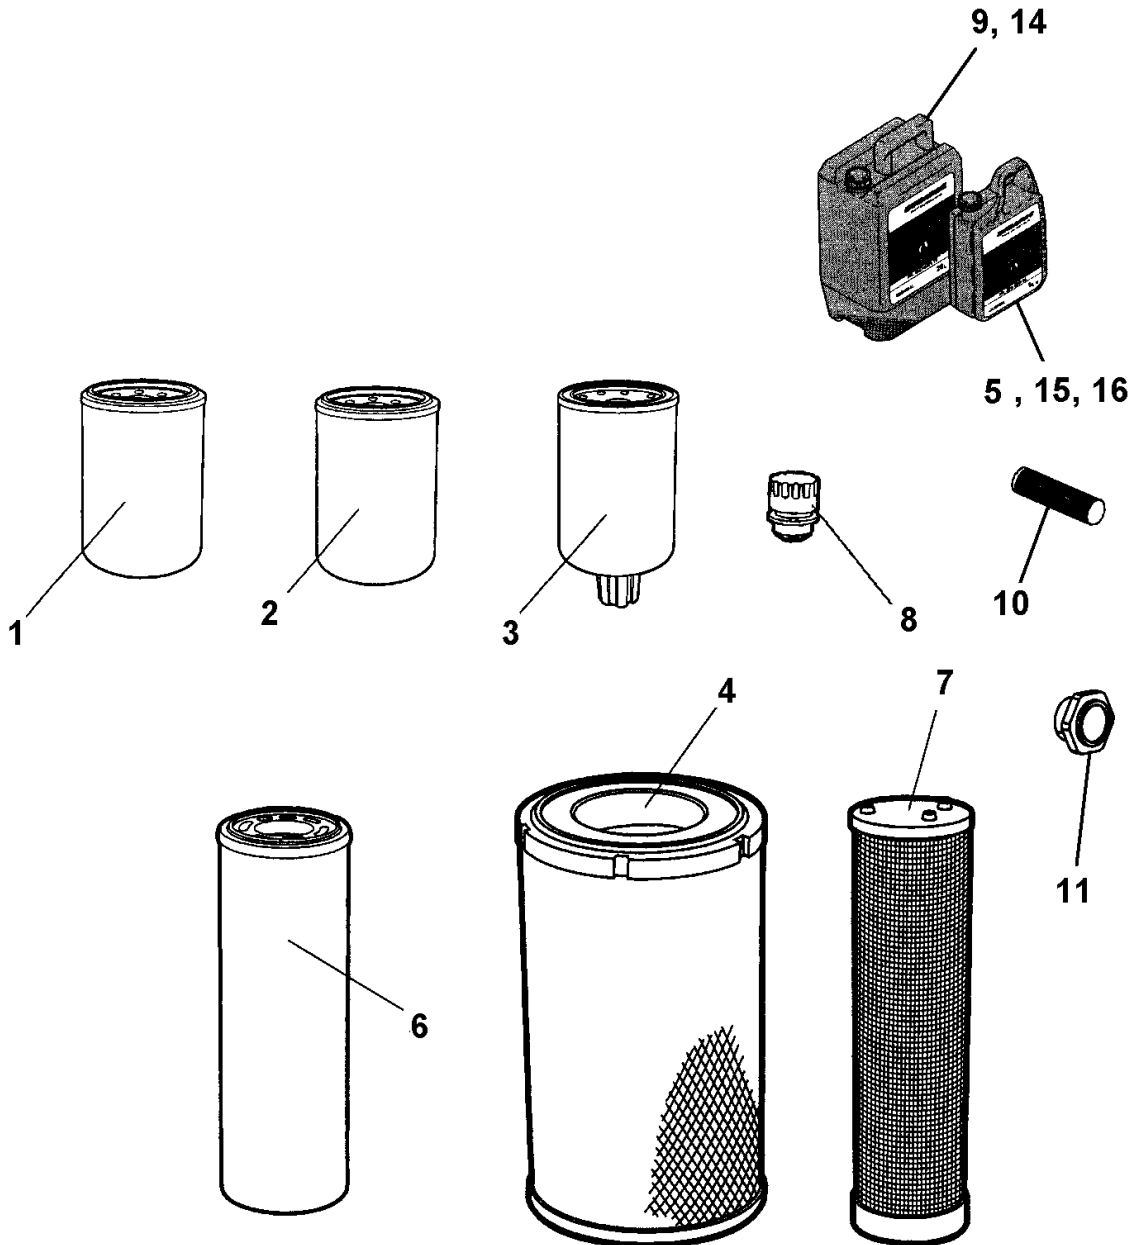

Service kits, non-remote engine oil filter 4812160175 Service kit, 1000h Plus Cummins QSB 4.5

Item	Part No.	Name	Qty	L	SN INFO
-	4812160175	Service kit, 1000h Plus Cummins QSB 4.5			
1	4700945145	Oil filter element	1		
2	4700945624	Fuel filter	1		
3	4700945147	Fuel prefilter	1		
4	4700394686	Air filter	1		
5	5580020624	Engine oil 100 / 5 ltr.	3		
6	4812112262	Hydraulic oil filter element	1		
7	4700394687	Air filter	1		
8	4700357138	Ventilating filter	1		
9	4812030117	Gear oil 300 / 20 ltr.	1		
10	4812030096	Dynapac Roller Grease	1		
16	4812008274	AC Fluid Gearbox 100 / 5 ltr.	1