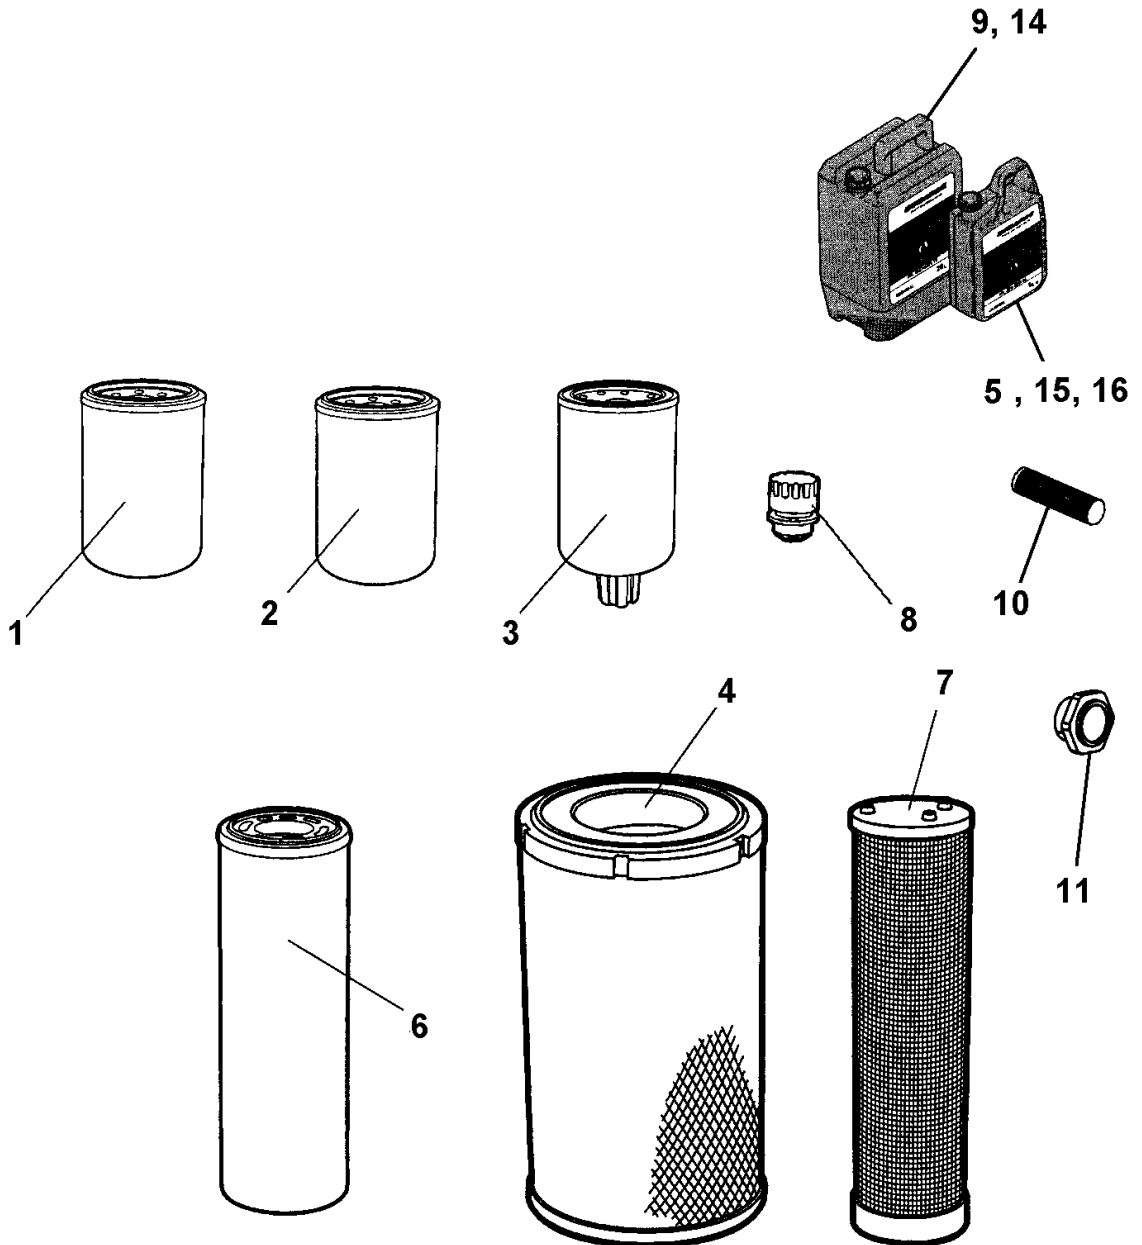

Service kits, non-remote engine oil filter 4812160174 Service kit, 1000h Cummins QSB 4.5

Refer to Parts Online for the most up to date information. The printed information might be outdated.

Wed Dec 09 05:37:09 MST 2015

Item	Part No.	Name	Qty	L	SN INFO
-	4812160174	Service kit, 1000h Cummins QSB 4.5			
1	4700945145	Oil filter element	1		
2	4700945624	Fuel filter	1		
3	4700945147	Fuel prefilter	1		
4	4700394686	Air filter	1		
6	4812112262	Hydraulic oil filter element	1		
7	4700394687	Air filter	1		
8	4700357138	Ventilating filter	1