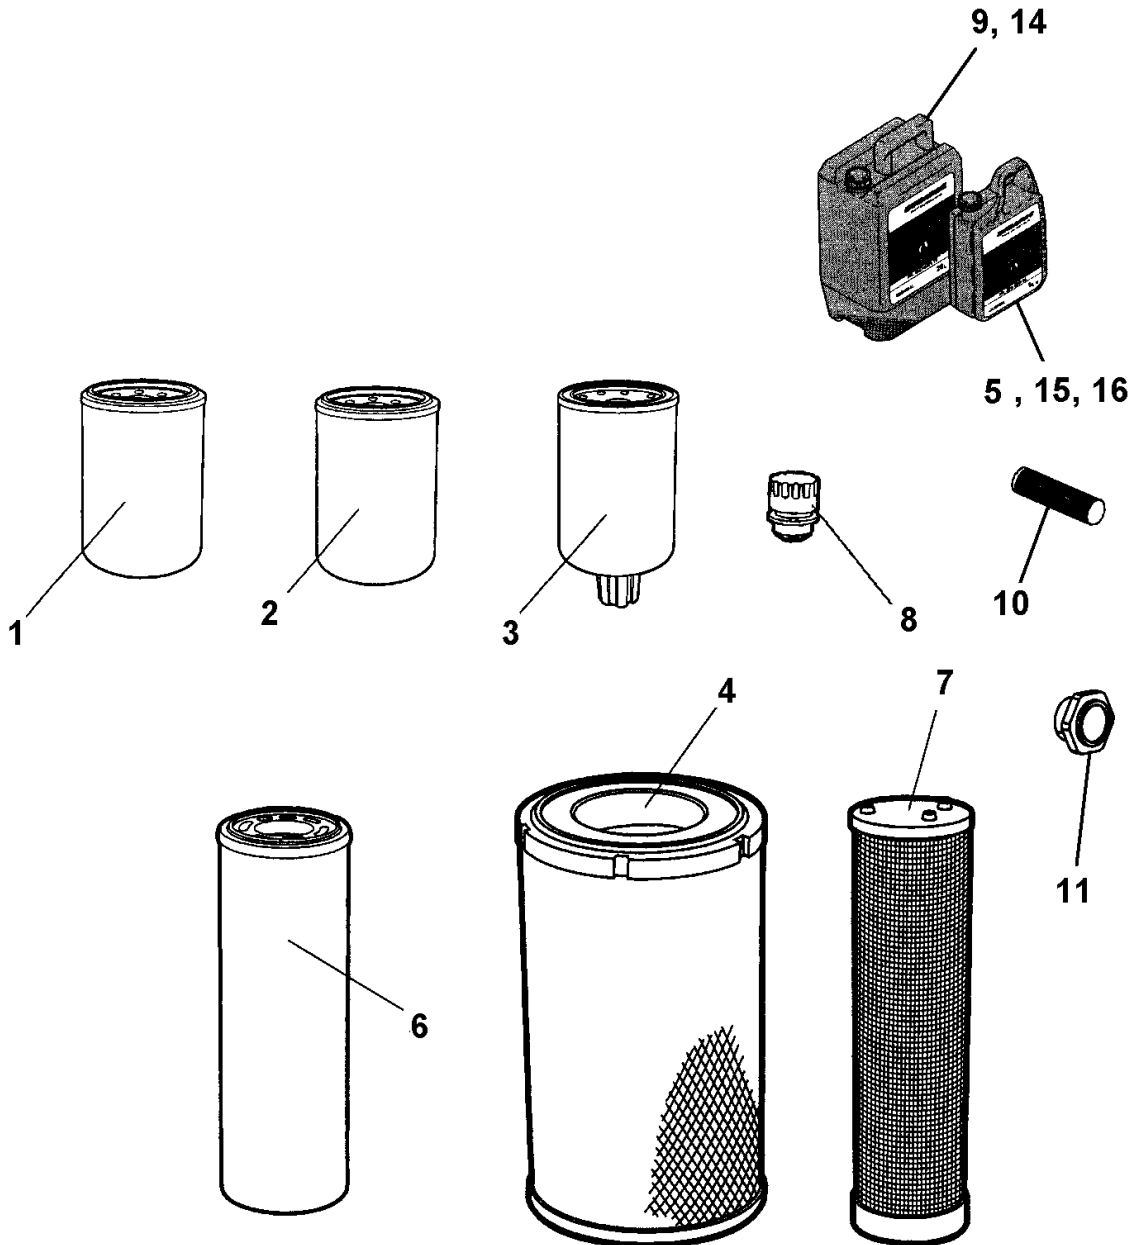

Service kits, remote engine oil filter 4812158283 Service kit, 1000h Cummins QSB 4.5

Item	Part No.	Name	Qty	L	SN INFO
-	4812158283	Service kit, 1000h Cummins QSB 4.5			
1	4700939082	Oil filter	1		
2	4700945624	Fuel filter	1		
3	4700945147	Fuel prefilter	1		
4	4700394686	Air filter	1		
6	4812112262	Hydraulic oil filter element	1		
7	4700394687	Air filter	1		
8	4700357138	Ventilating filter	1