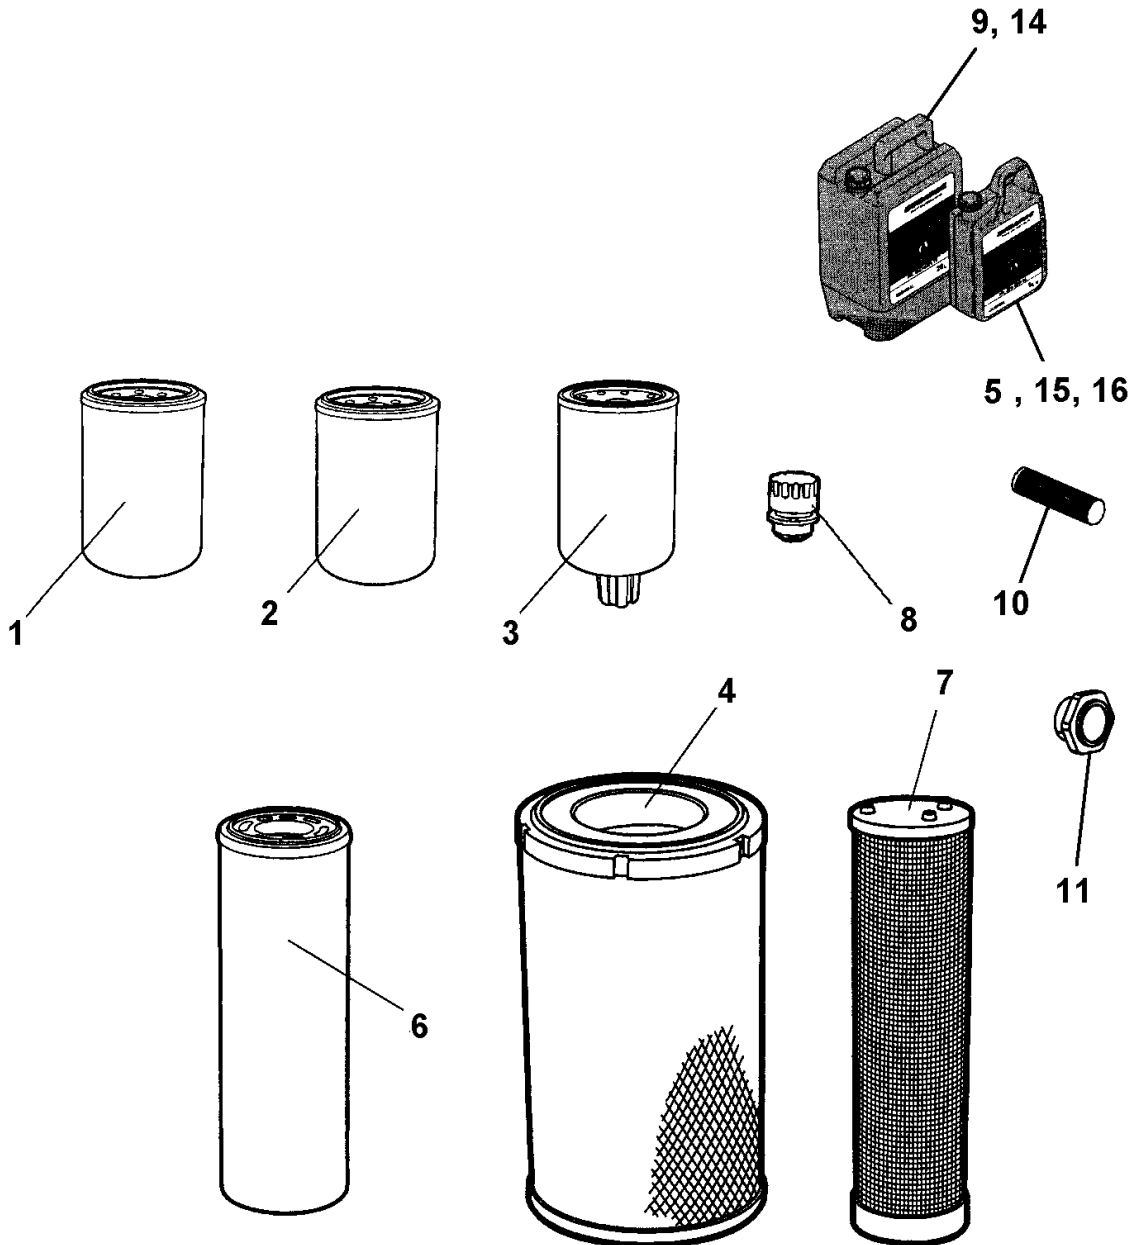

Service kits, non-remote engine oil filter 4812160176 Service kit, 2000h Cummins QSB 4.5

Refer to Parts Online for the most up to date information. The printed information might be outdated.

Wed Dec 09 05:37:11 MST 2015

Item	Part No.	Name	Qty	L	SN INFO
-	4812160176	Service kit, 2000h Cummins QSB 4.5			
1	4700945145	Oil filter element	1		
2	4700945624	Fuel filter	1		
3	4700945147	Fuel prefilter	1		
4	4700394686	Air filter	1		
6	4812112262	Hydraulic oil filter element	1		
7	4700394687	Air filter	1		
8	4700357138	Ventilating filter	1		
11	4812118814	Oil level glass	2