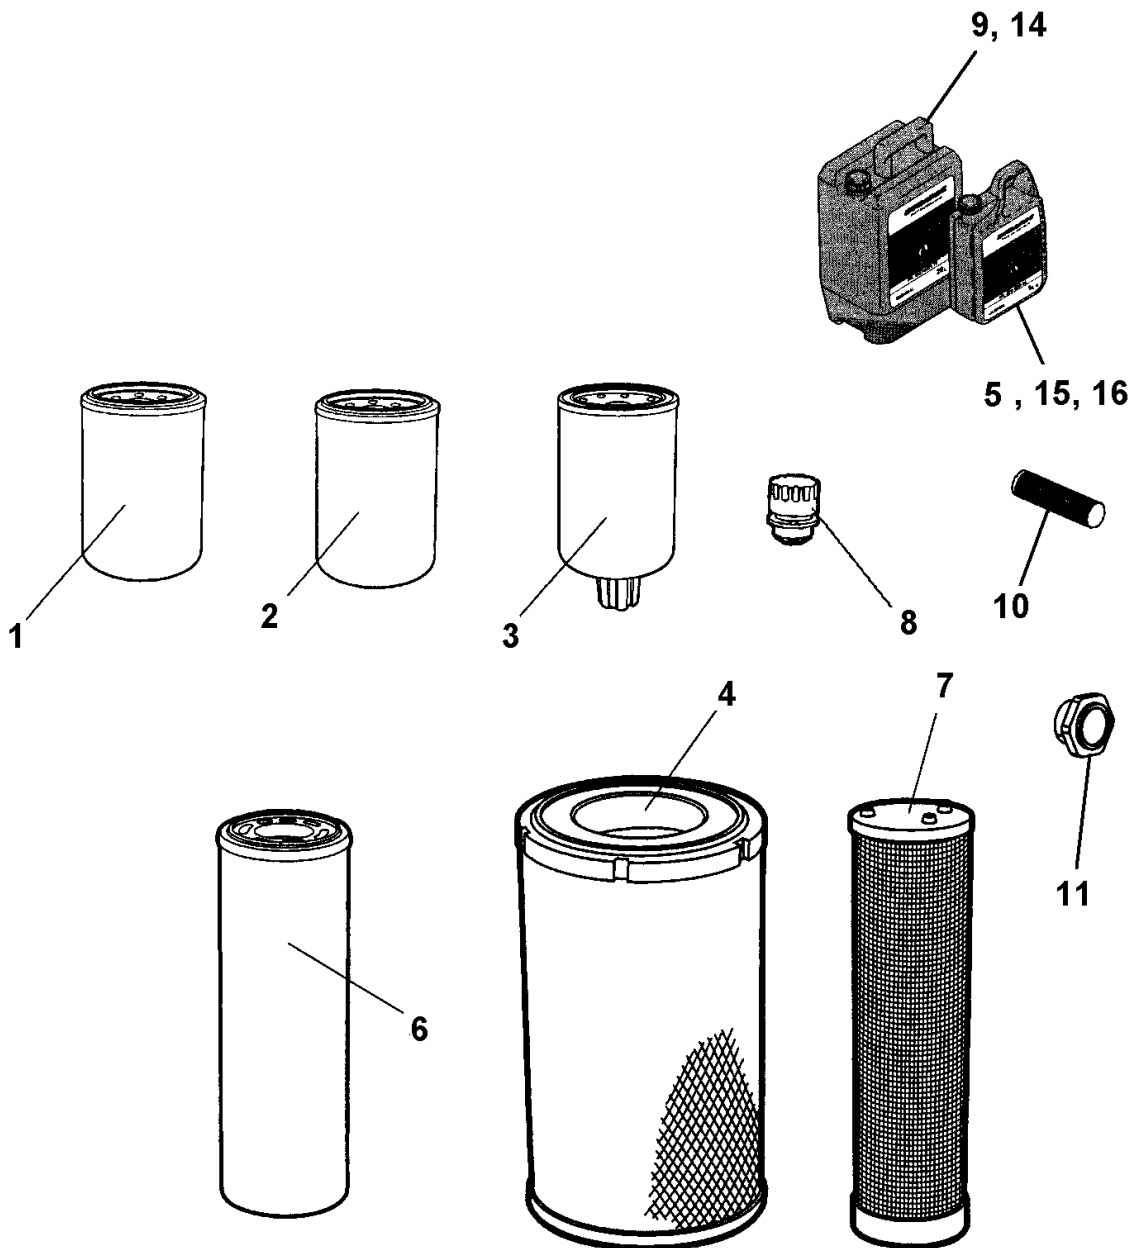

Service kits, non-remote engine oil filter 4812160173 Service kit, 500h Plus Cummins QSB 4.5

Item	Part No.	Name	Qty	L	SN INFO
-	4812160173	Service kit, 500h Plus Cummins QSB 4.5			
1	4700945145	Oil filter element	1		
2	4700945624	Fuel filter	1		
3	4700945147	Fuel prefilter	1		
4	4700394686	Air filter	1		
5	5580020624	Engine oil 100 / 5 ltr.	3