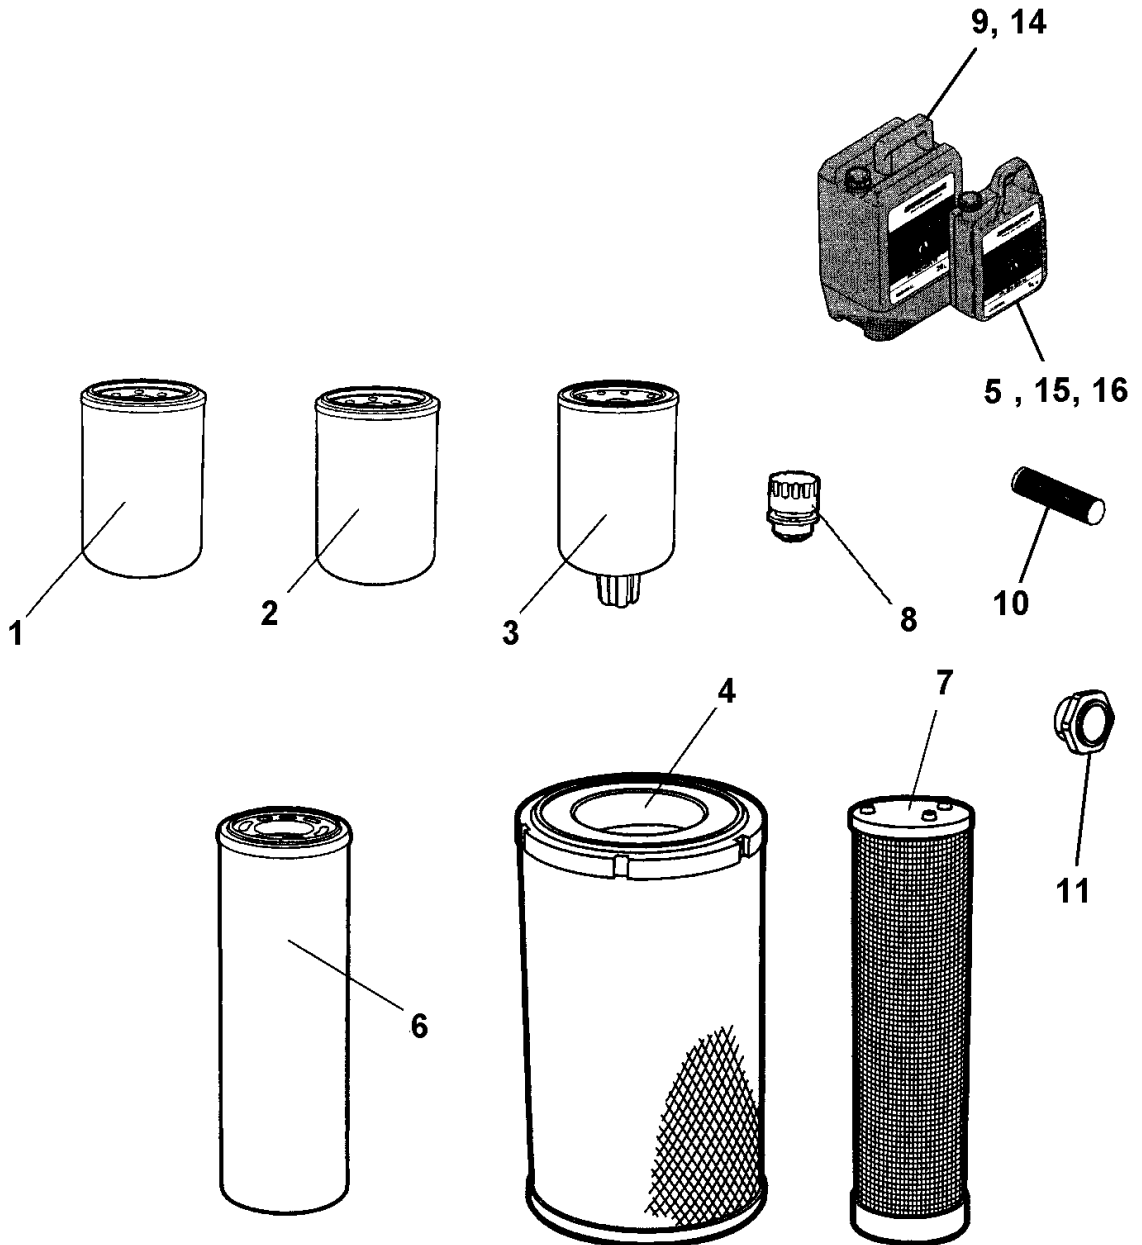

Service kits, non-remote engine oil filter 4812160172 Service kit, 500h Cummins QSB 4.5

Item	Part No.	Name	Qty	L	SN INFO
-	4812160172	Service kit, 500h Cummins QSB 4.5			
1	4700945145	Oil filter element	1		
2	4700945624	Fuel filter	1		
3	4700945147	Fuel prefilter	1		
4	4700394686	Air filter	1