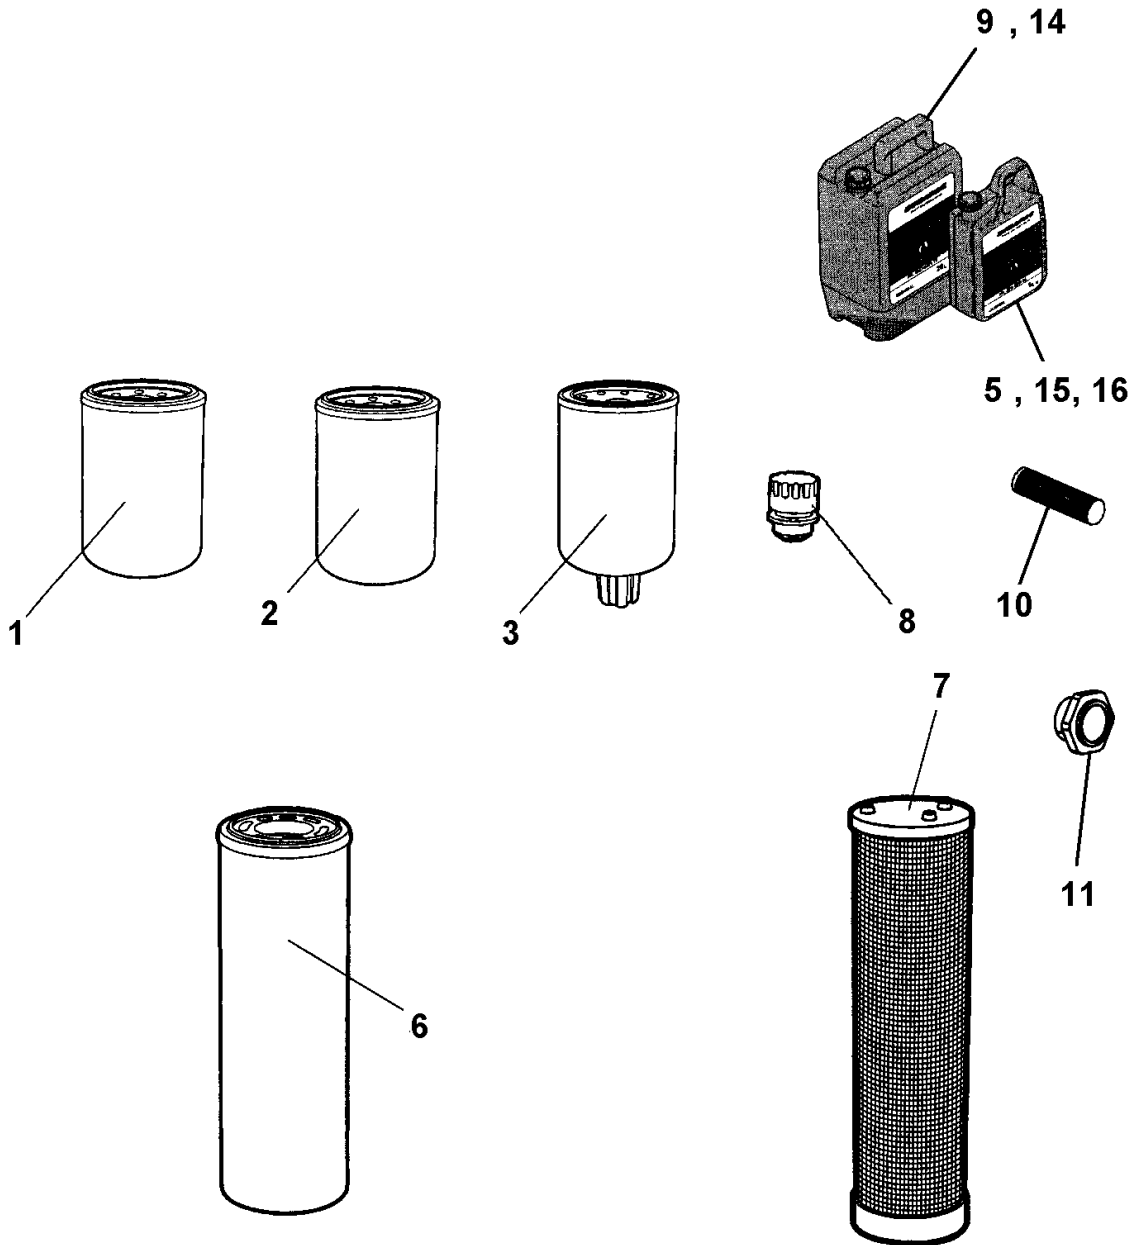

Service kits, non-remote engine oil filter 4812159996 Service kit, 50h Plus Limited slip Rear axle

Item	Part No.	Name	Qty	L	SN INFO
-	4812159996	Service kit, 50h Plus Limited slip Rear axle			
6	4812112262	Hydraulic oil filter element	1		
14	4812030117	Gear oil 300 / 20 ltr.	1		
15	4812156456	Dynapac drum oil 1000 5 liters	1		
16	4812008274	AC Fluid Gearbox 100 / 5 ltr.	1