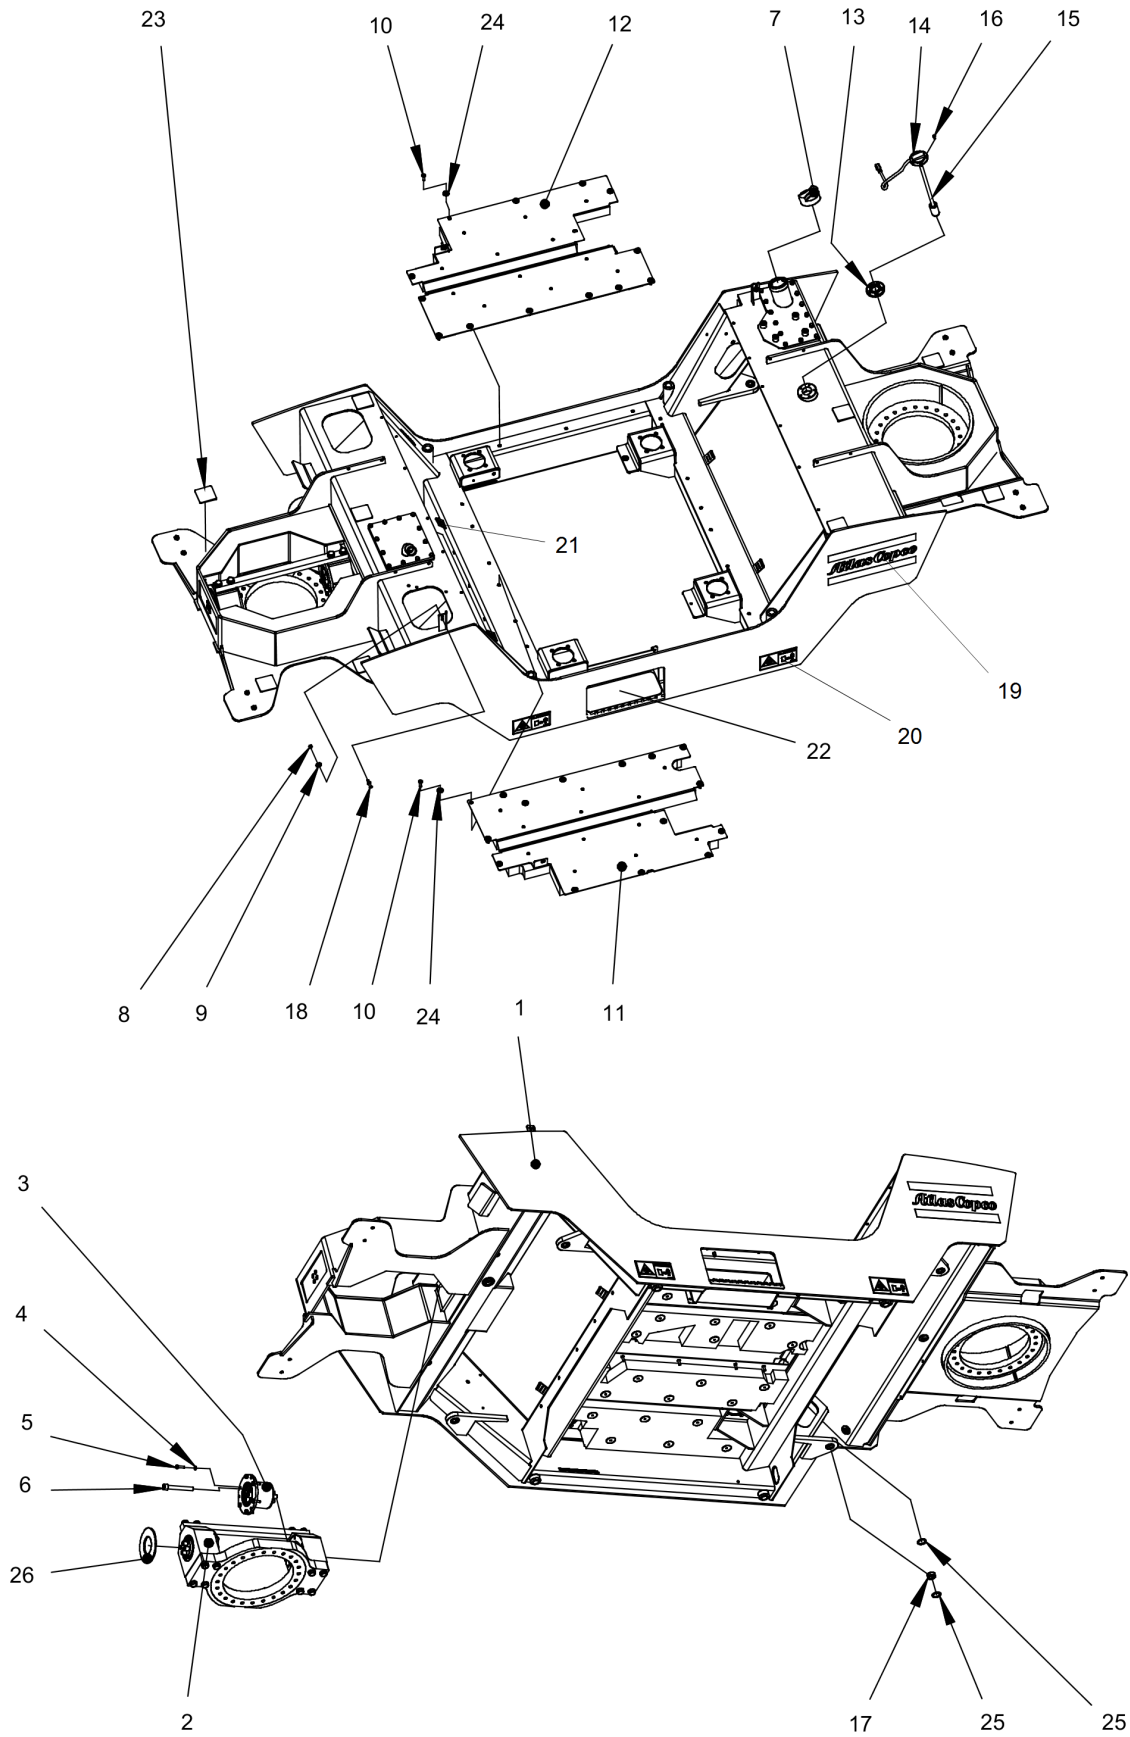

CG2300

Spare parts list

Vibratory roller

CG2300 s/n 10000351xxA012623 -

Engine: Deutz TD 3.6 L04 (IIIB/4i)

General information

Use only authorized parts. Any damage or malfunction caused by the use of unauthorized parts is not covered by Warranty or Product Liability. Any unauthorized use or copying of the contents or any part thereof is prohibited. This applies in particular to trademarks, model denominations, part numbers, and drawings.

Frame Frame module

Refer to Parts Online for the most up to date information. The printed information might be outdated.
Wed May 25 05:12:16 MDT 2016

Item	Part No.	Name	Qty	L	SN INFO
1	4812119167	Frame	1		
2	4812119175	Holder	1		
3	4700389233	Rubber bushing	2		
4	4700904229	Steel plain washer 8.4X16X1.5	12		
5	4700500022	Screw	12		
6	4700902100	Screw	8		
7	4700380436	Fuel cap	1		
8	4700570005	Hexagon nut	2		
9	4700904640	Washer, 8.4x22x3 mm 300HV	2		
10	4700902520	Screw	31		
11	4812119180	Cover	1		
12	4812119179	Cover	1		
13	4700370745	Flange, cpl	1		
14	4700372718	Lid	1		
15	4700389731	Level sender	1		
16	4700904206	Screw, M6x16 mm	5		
17	4812119693	Radial spherical plain bearing	4		
18	4812120935	Locking pin	2		
19	4812120306	Decal "AC logotype" Black, H=190	2		
20	4700903422	Safety decal "CRUSH AREA"	4		
21	4700792832	Shock absorber	2		
22	4812121609	Slip protection	1		
23	4812121726	Cellular plastic sheet	12		
24	4812121820	Washer	31		
25	4700151009	Snap ring	8		
26	4812121814	Washer	1		