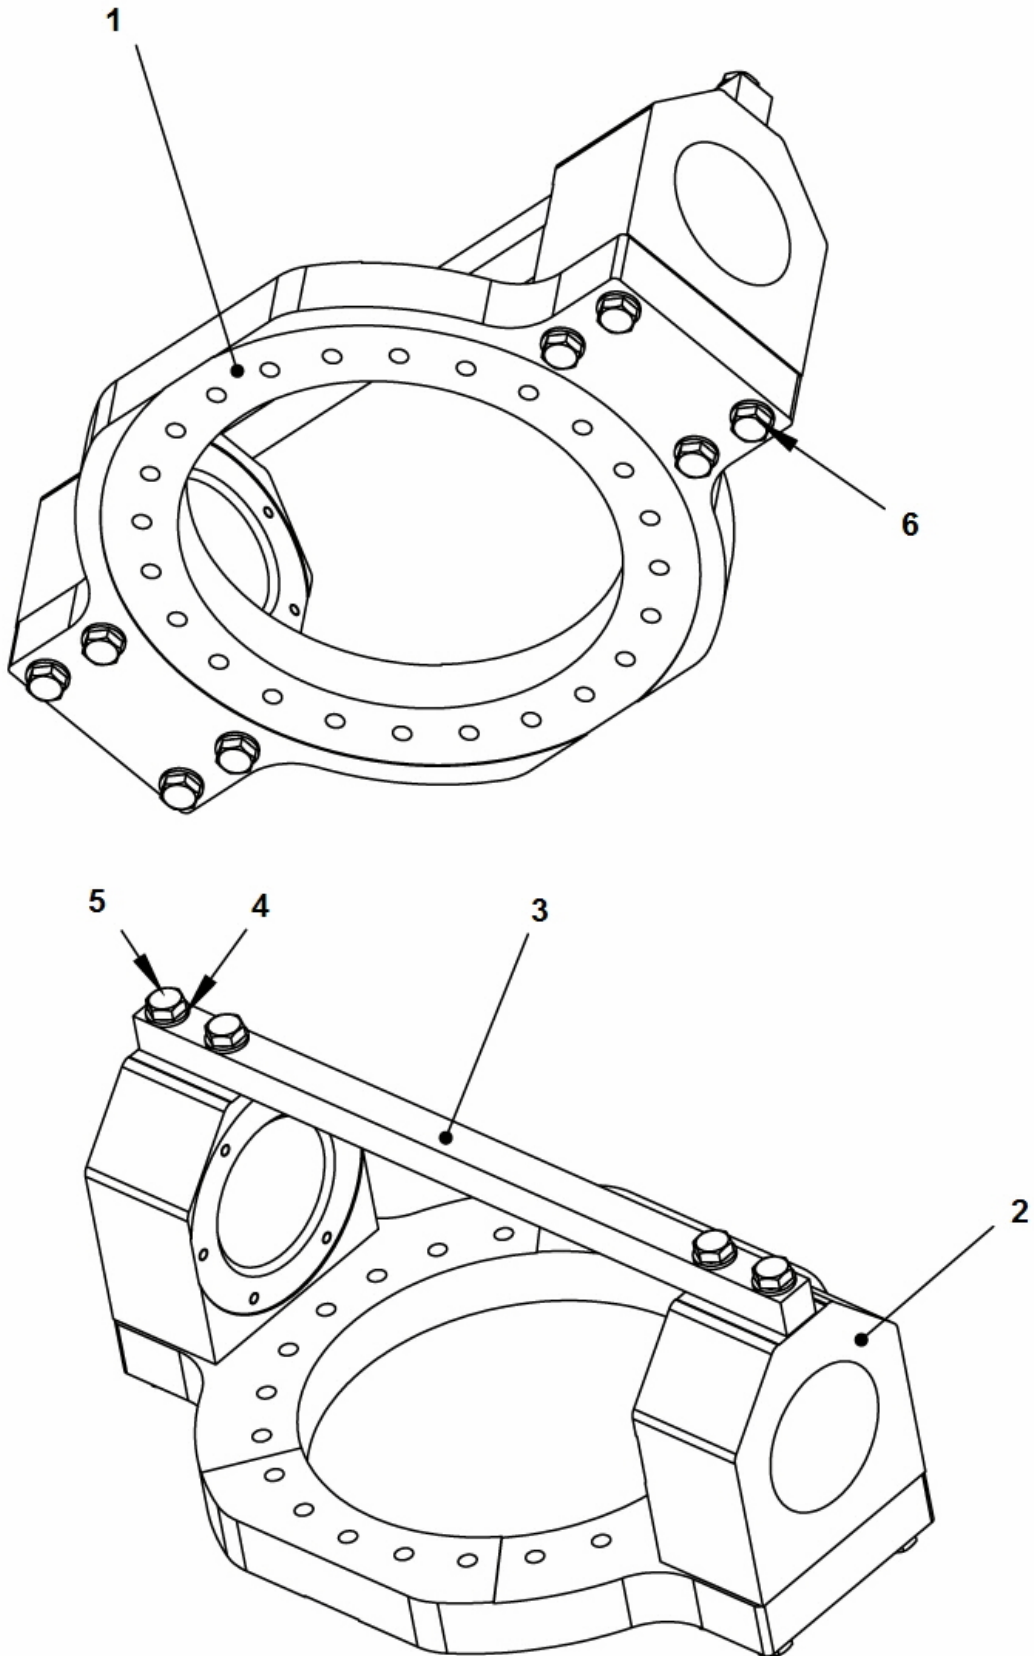

Item	Part No.	Name	Qty	L	SN INFO
1	4812119167	Frame	1		
2	4812119175	Holder	1		
3	4700389233	Rubber bushing	2		
4	4700904229	Steel plain washer 8.4X16X1.5	12		
5	4700500022	Screw	12		
6	4700902100	Screw	8		
7	4700380436	Fuel cap	1		
8	4700570005	Hexagon nut	2		
9	4700904640	Washer, 8.4x22x3 mm 300HV	2		
10	4700902520	Screw	31		
11	4812119180	Cover	1		
12	4812119179	Cover	1		
13	4700370745	Flange, cpl	1		
14	4700372718	Lid	1		
15	4700389731	Level sender	1		
16	4700904206	Screw, M6x16 mm	5		
17	4812119693	Radial spherical plain bearing	4		
18	4812120935	Locking pin	2		
19	4812120306	Decal "AC logotype" Black, H=190	2		
20	4700903422	Safety decal "CRUSH AREA"	4		
21	4700792832	Shock absorber	2		
22	4812121609	Slip protection	1		
23	4812121726	Cellular plastic sheet	12		
24	4812121820	Washer	31		
25	4700151009	Snap ring	8		
26	4812121814	Washer	1		

Frame 4812119175 Holder

Refer to Parts Online for the most up to date information. The printed information might be outdated.
Wed May 25 05:12:16 MDT 2016