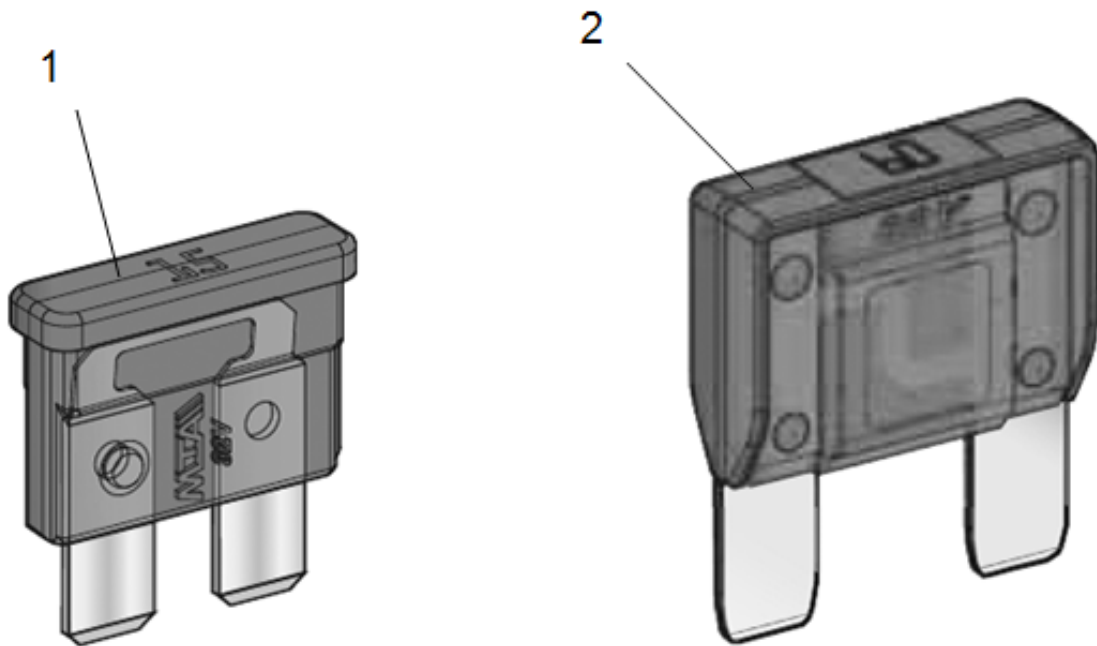

Item	Part No.	Name	Qty	L	SN INFO
1	-	Ignition switch			
1	4700940451	Ignition key			
2	-	Cab door			
2	4812159558	Key (2pcs)			
3	-	Cover fuel/hydraulic fill			
3	4700358881	Pad lock			
4	-	Battery switch			
4	4700903641	Battery key			
5	-	Service door			
5	4700939186	Key			
6	-	Engine room door			
6	4700358881	Pad lock			
7	4700358881	Pad lock			

General - Keys and others Fuses