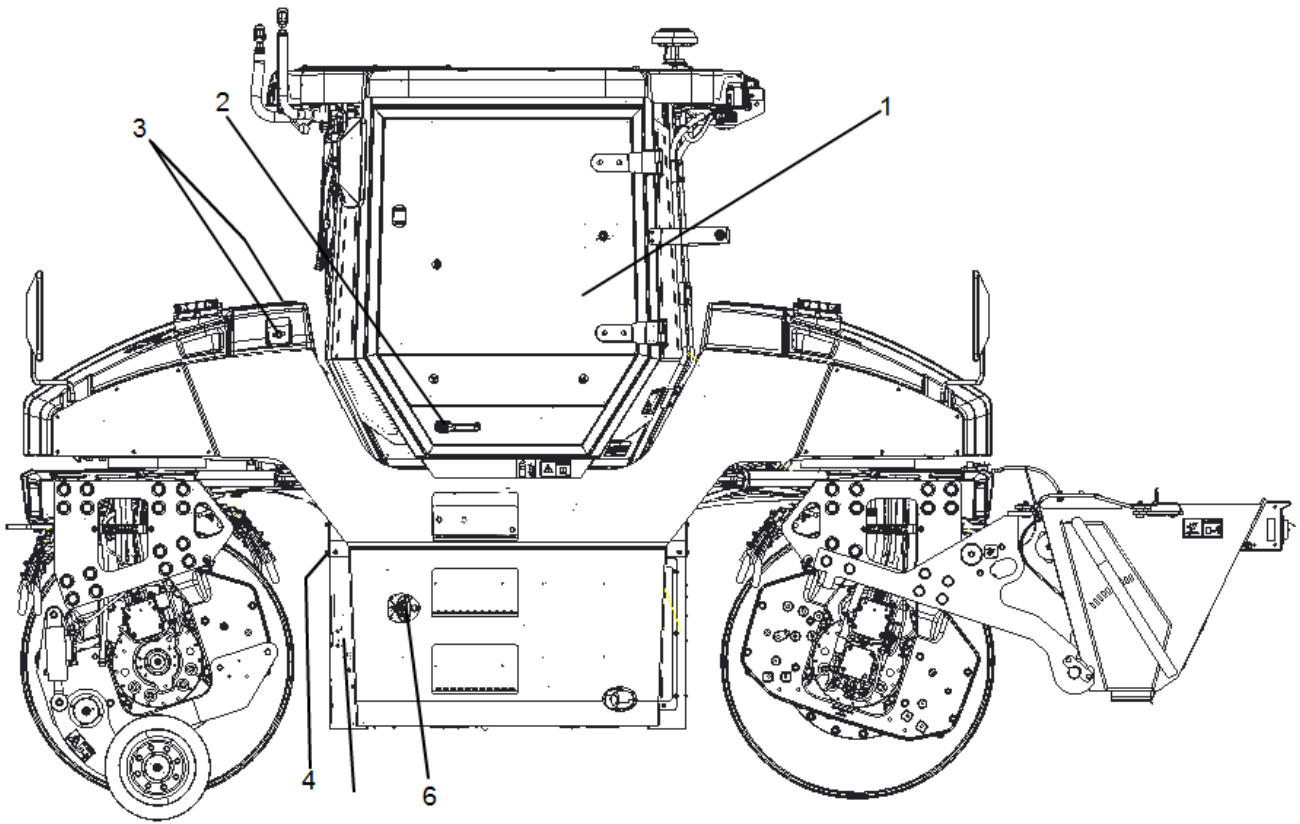

General - Keys and others Keys

Refer to Parts Online for the most up to date information. The printed information might be outdated.

Wed May 25 05:12:13 MDT 2016

Item	Part No.	Name	Qty	L	SN INFO
1	-	Ignition switch			
1	4700940451	Ignition key			
2	-	Cab door			
2	4812159558	Key (2pcs)			
3	-	Cover fuel/hydraulic fill			
3	4700358881	Pad lock			
4	-	Battery switch			
4	4700903641	Battery key			
5	-	Service door			
5	4700939186	Key			
6	-	Engine room door			
6	4700358881	Pad lock			
7	4700358881	Pad lock