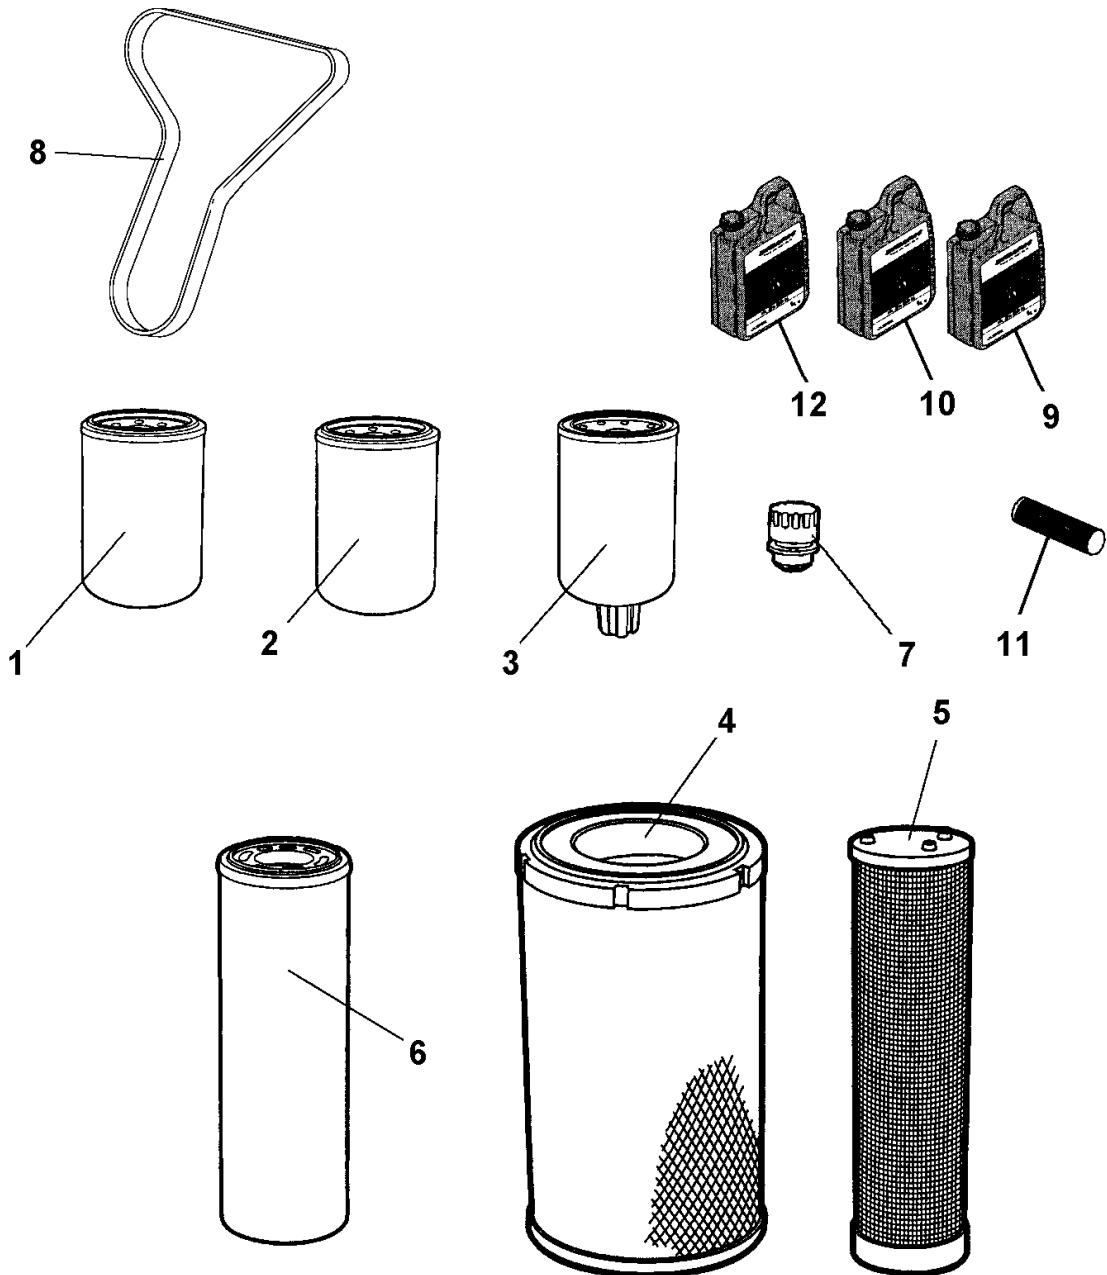

Service kits 4812159381 Service kit, 500h

Refer to Parts Online for the most up to date information. The printed information might be outdated.

Wed May 25 05:12:10 MDT 2016

Item	Part No.	Name	Qty	L	SN INFO
-	4812159381	Service kit, 500h			
1	4700939515	Oil filter	1		
2	4812159195	Fuel filter element	1		
3	4812159376	Fuel pre-filter element	1		
4	4700392088	Main filter element	1