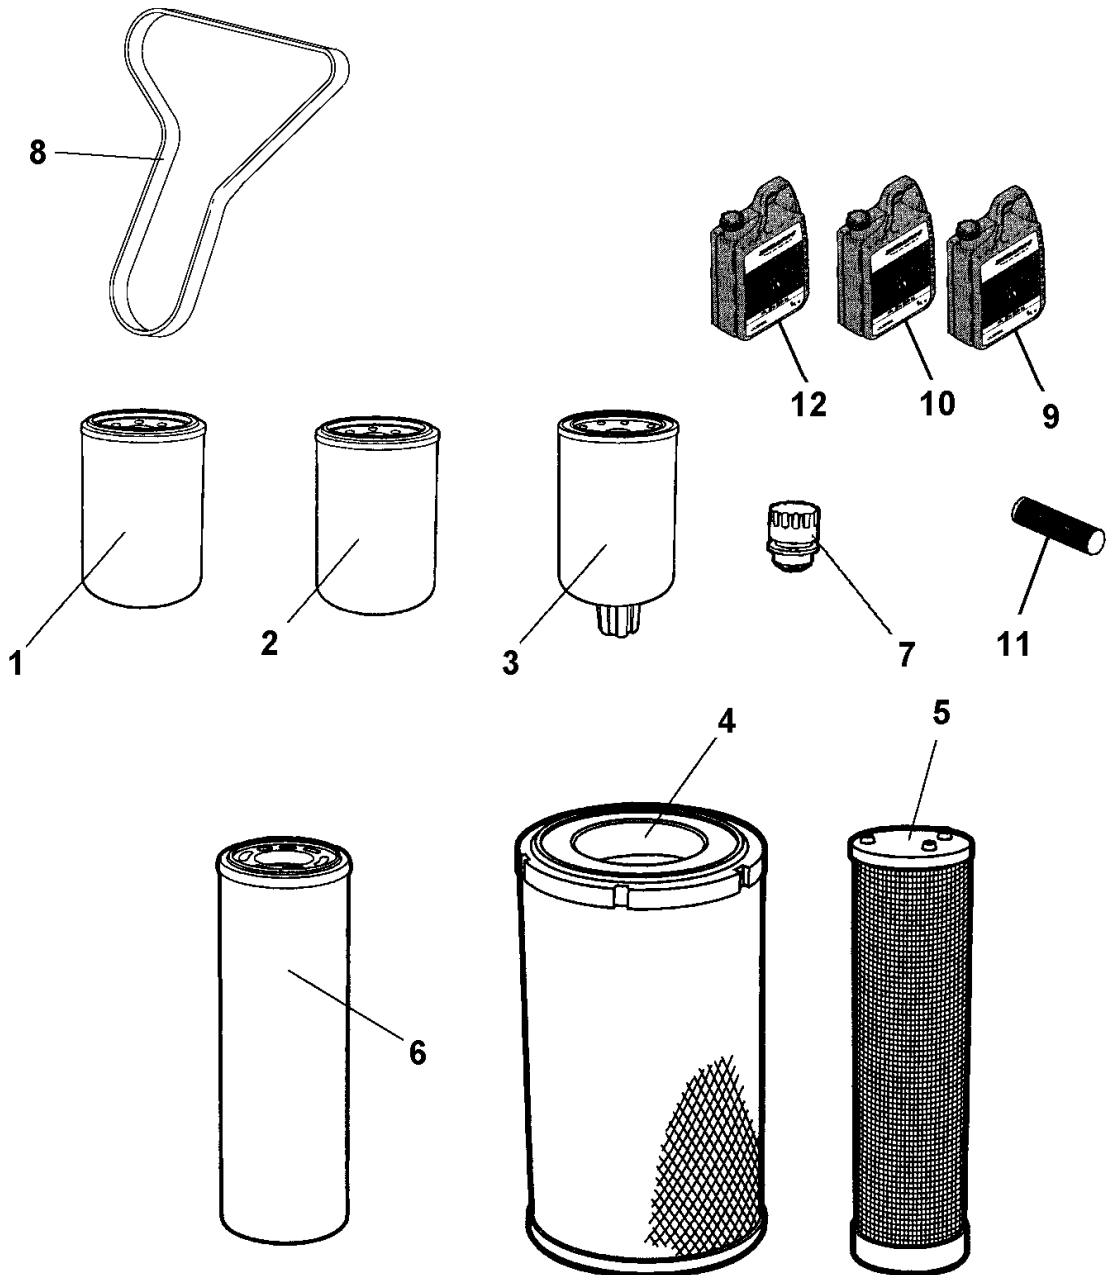

Service kits 4812159382 Service kit, 500h Plus

Refer to Parts Online for the most up to date information. The printed information might be outdated.

Wed May 25 05:12:10 MDT 2016

Item	Part No.	Name	Qty	L	SN INFO
-	4812159382	Service kit, 500h Plus			
1	4700939515	Oil filter	1		
2	4812159195	Fuel filter element	1		
3	4812159376	Fuel pre-filter element	1		
4	4700392088	Main filter element	1		
9	5580020624	Engine oil 100 / 5 ltr.	2