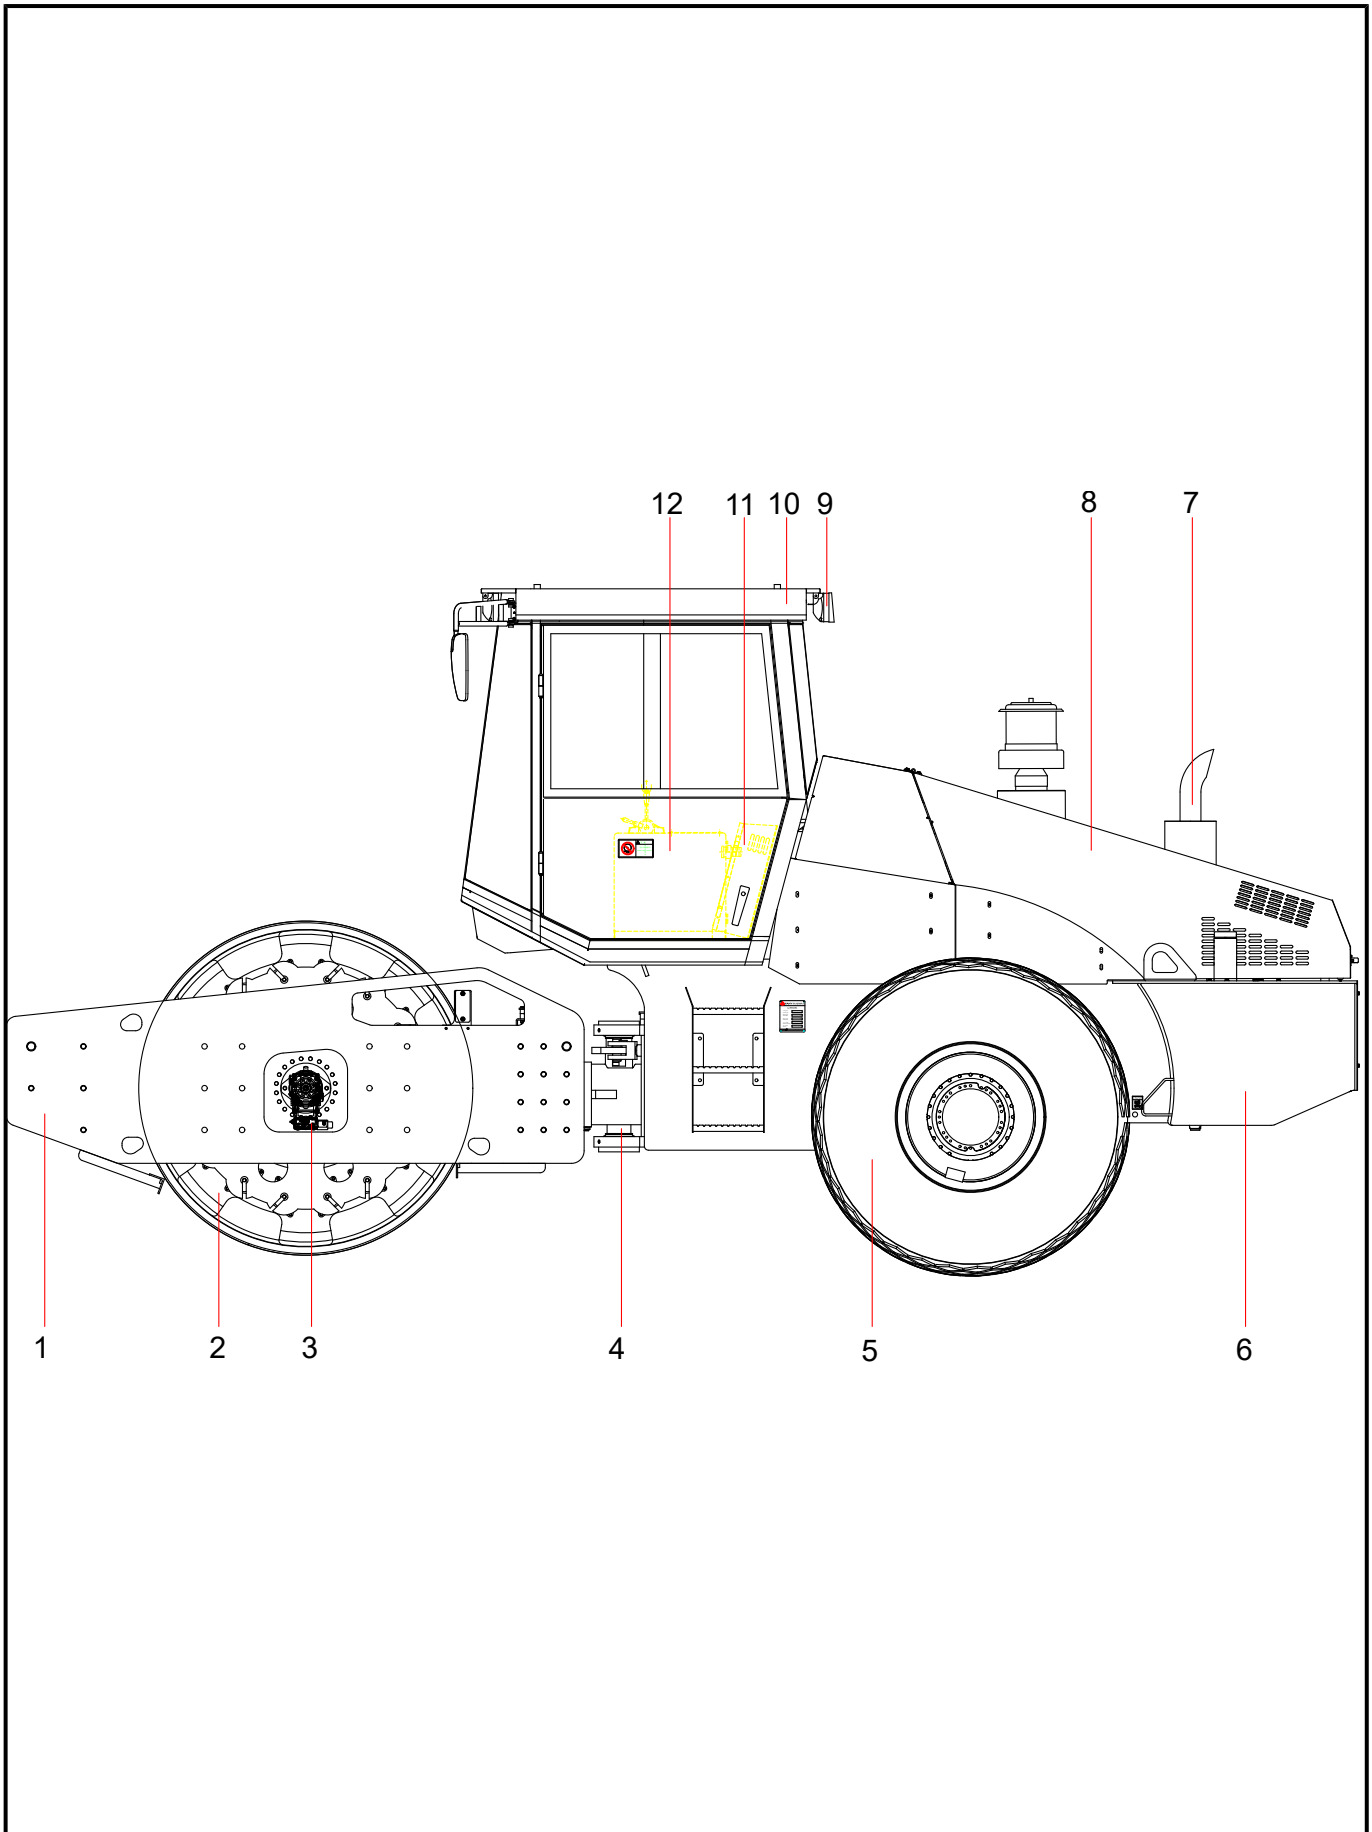

INDEX	PART NO.	DESCRIPTION	QTY	SEE PAGE
1	14250126	Front carriage assembly	1	2-2
2	YLJ004594820	Roller drum AS	1	3-2
3	YLJ004594088	Hydraulic System Assembly	1	4-2
4	13496854	Central articulation frame AS	1	5-2
5	YLJ004592077	Rear axle AS	1	6-2
6	YLJ004599144	Rear carriage assembly	1	7-2
7	YLJ004610187	Engine system	1	8-2
8	YLJ004596408	Hood assembly	1	9-2
9	YLJ004617541	Electrical system assembly of roller	1	10-2
10	YLJ004575674	Cab Assembly	1	11-2
11	YLJ004594115	Air conditioning system assembly	1	12-2
12	YLJ004596073	Control side box assembly	1	13-2