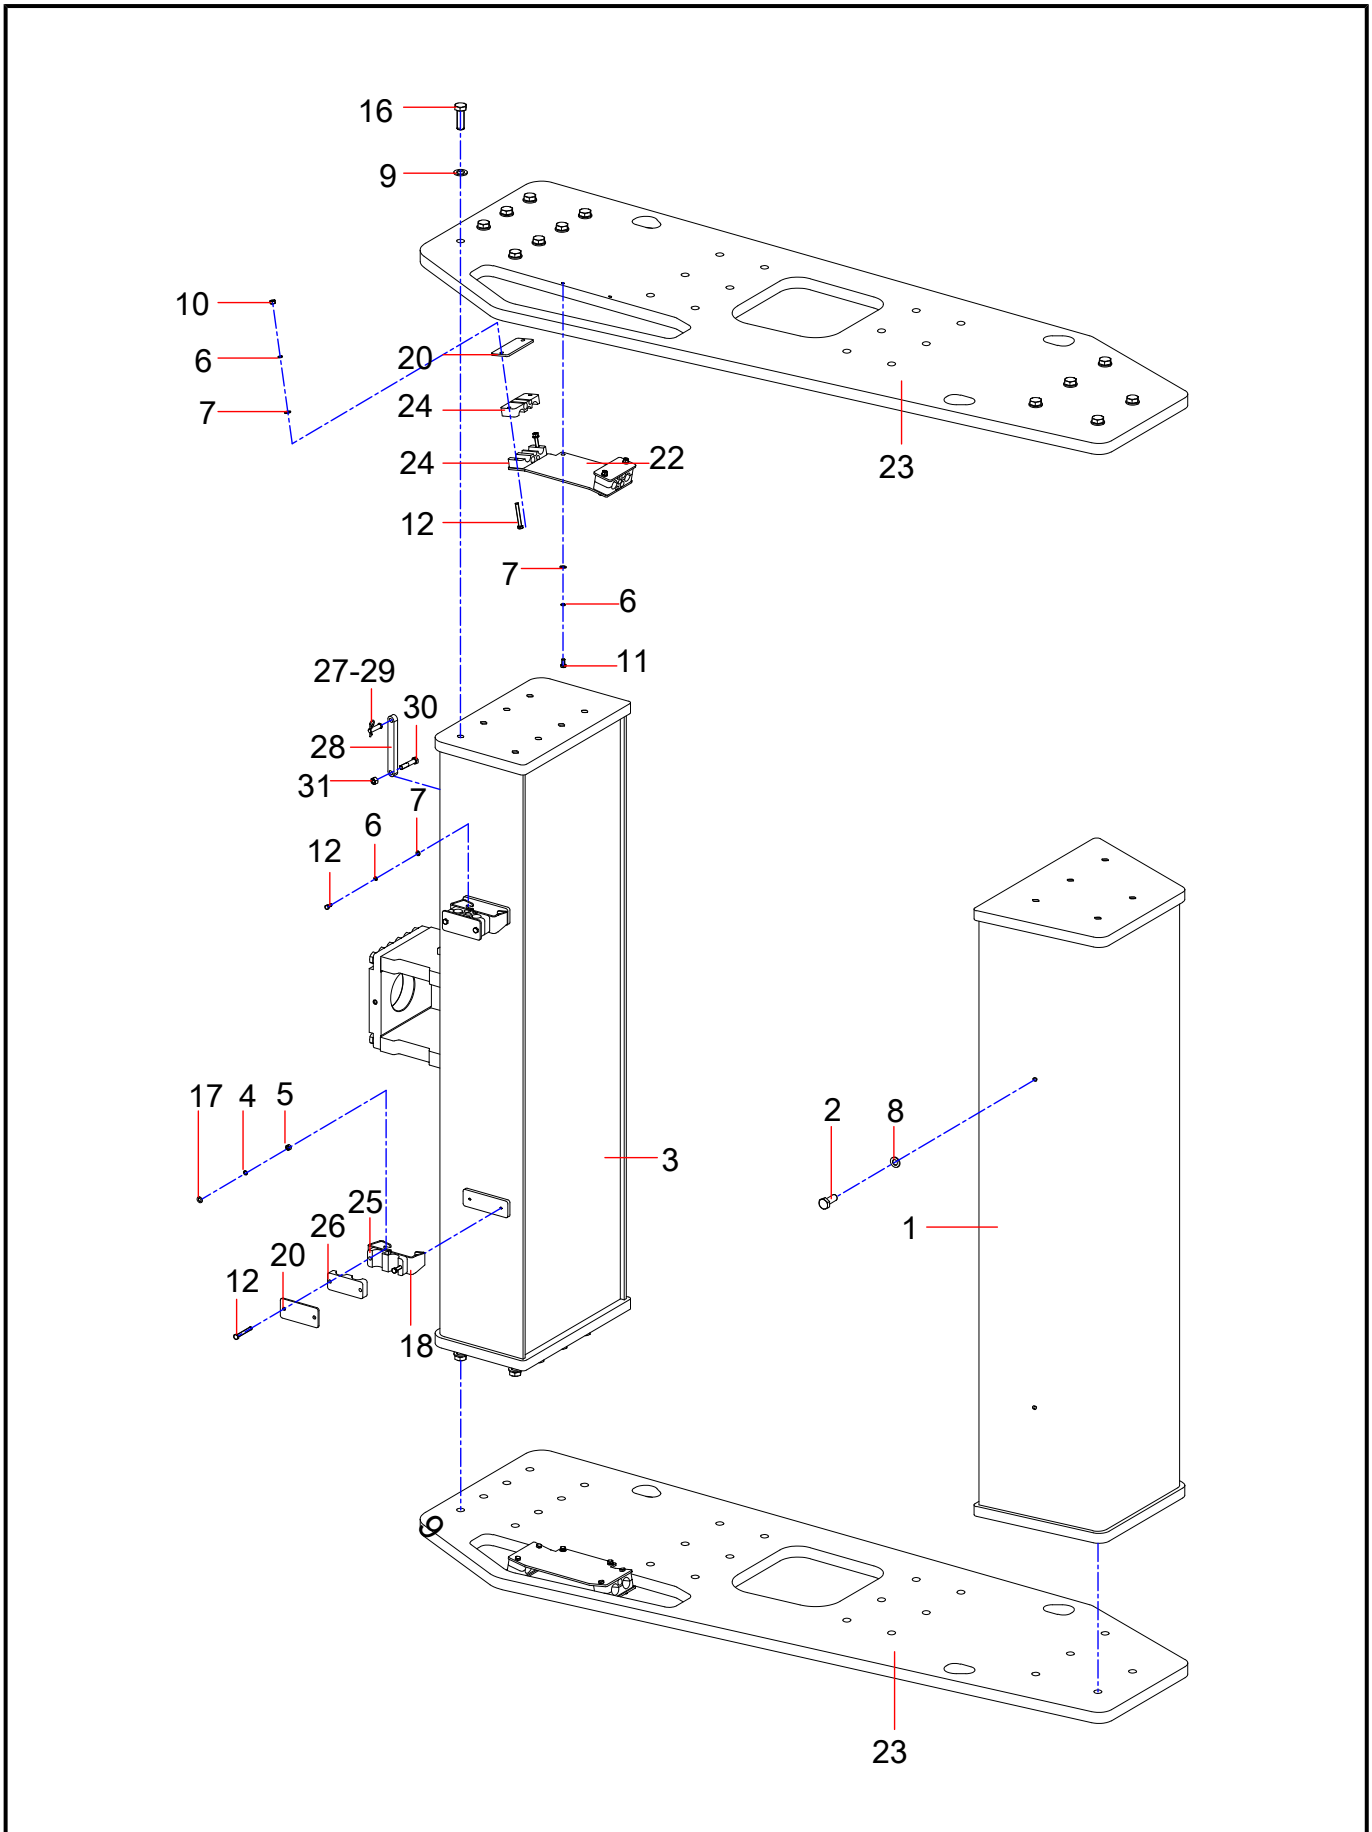

Group 1

SSR180C-8 Sany Single Drum Roller Body

INDEX	PART NO.	DESCRIPTION	QTY	SEE PAGE
1	14250126	Front carriage assembly	1	2-2
2	YLJ004594820	Roller drum AS	1	3-2
3	YLJ004594088	Hydraulic System Assembly	1	4-2
4	13496854	Central articulation frame AS	1	5-2
5	YLJ004592077	Rear axle AS	1	6-2
6	YLJ004599144	Rear carriage assembly	1	7-2
7	YLJ004610187	Engine system	1	8-2
8	YLJ004596408	Hood assembly	1	9-2
9	YLJ004617541	Electrical system assembly of roller	1	10-2
10	YLJ004575674	Cab Assembly	1	11-2
11	YLJ004594115	Air conditioning system assembly	1	12-2
12	YLJ004596073	Control side box assembly	1	13-2

BLANK PAGE

Group 2

Front carriage assembly

INDEX	PART NO.	DESCRIPTION	QTY	SEE PAGE
1	13419354	Front Deckle Board	1	
2	A210111000220	Bolt	4	
3	14116117	Rear Frame Plate welding assembly	1	
4	A210401000017	Washer	4	
5	A210405000007	Washer	4	
6	A210401000001	Washer	16	
7	A210405000011	Washer	16	
8	A210405000008	Washer	4	
9	A210405000009	Washer	27	
10	A210307000036	Nut	16	
11	A210111000031	Bolt	4	
12	A210111000295	Bolt	12	
16	A210111000200	Bolt	26	
17	A210111000343	Bolt	4	
18	11629053	Bracket	2	
20	10994336	Cover board of Tube clamp	6	
22	10994711	Plate, Protective	2	
23	13212735	Right Side Board	2	
24	12886328	Tube Clamp	6	
25	12884288	Tube Clamp	3	
26	12884814	Tube Clamp	3	
27	10994341	Pin	1	
28	11541153	Limit plate	1	
29	A820301010152	Clamp Pin	1	
30	A210110000240	Bolt	1	
31	A210307000007	Nut	1	