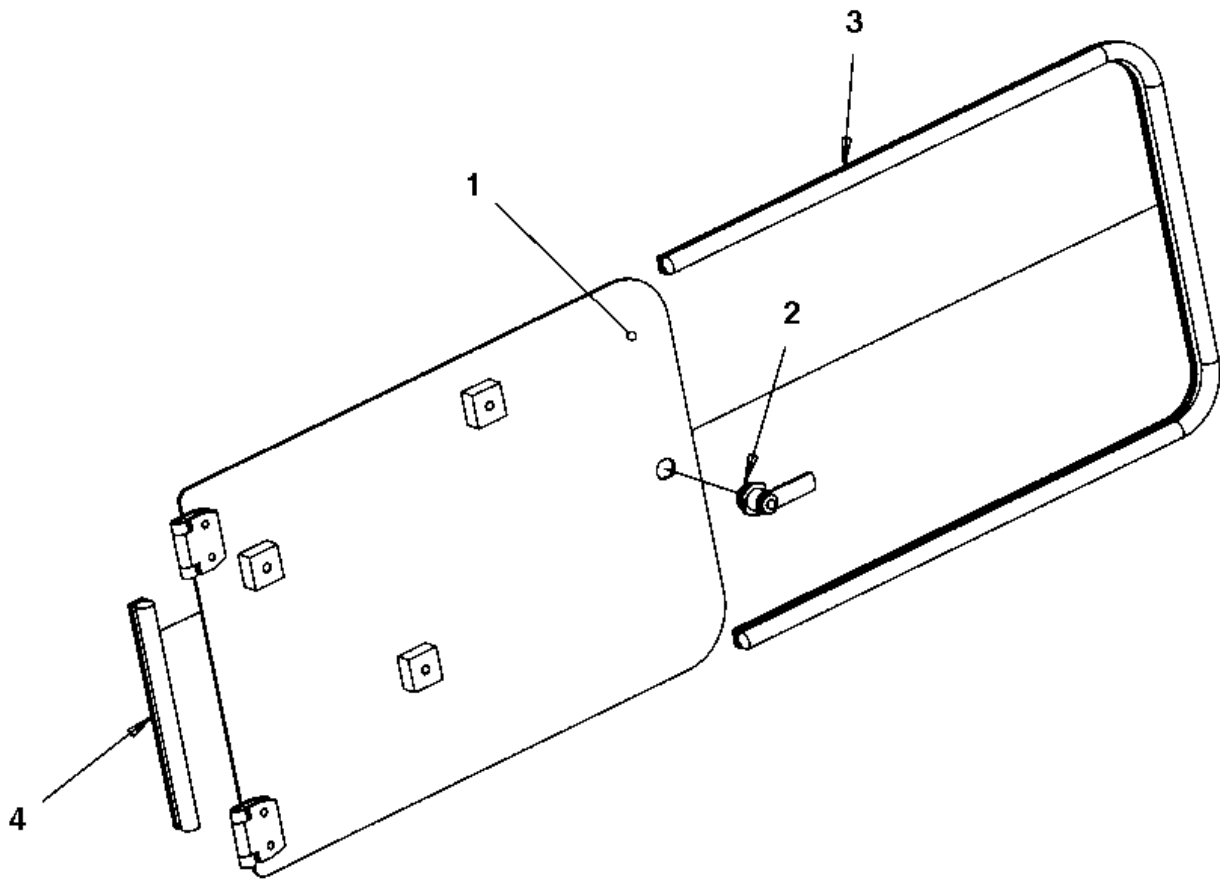

Front frame 4700391307 Cover

Item	Part No.	Name	Qty	L	SN INFO
1	-	Cover	1		
2	4700383626	Lock	1		
2	4700397348	Lock	1	1	
2	4700902866	Key Marked "455"	1		
2	4812113939	Lock	1		
2	4812113949	T-Key	1		
3	4700202057	Rubber edge trim	1XL	A, B	
4	4700202057	Rubber edge trim	1XL	B	

Comments for Page: 4700391307 Cover

(L)OCAL REMARKS

A | en_US | L=1.33 m

B | en_US | L=0.21 m

1 | en_US | Lock P/N 4700397348 replaced as spare part by P/N 4812113939.