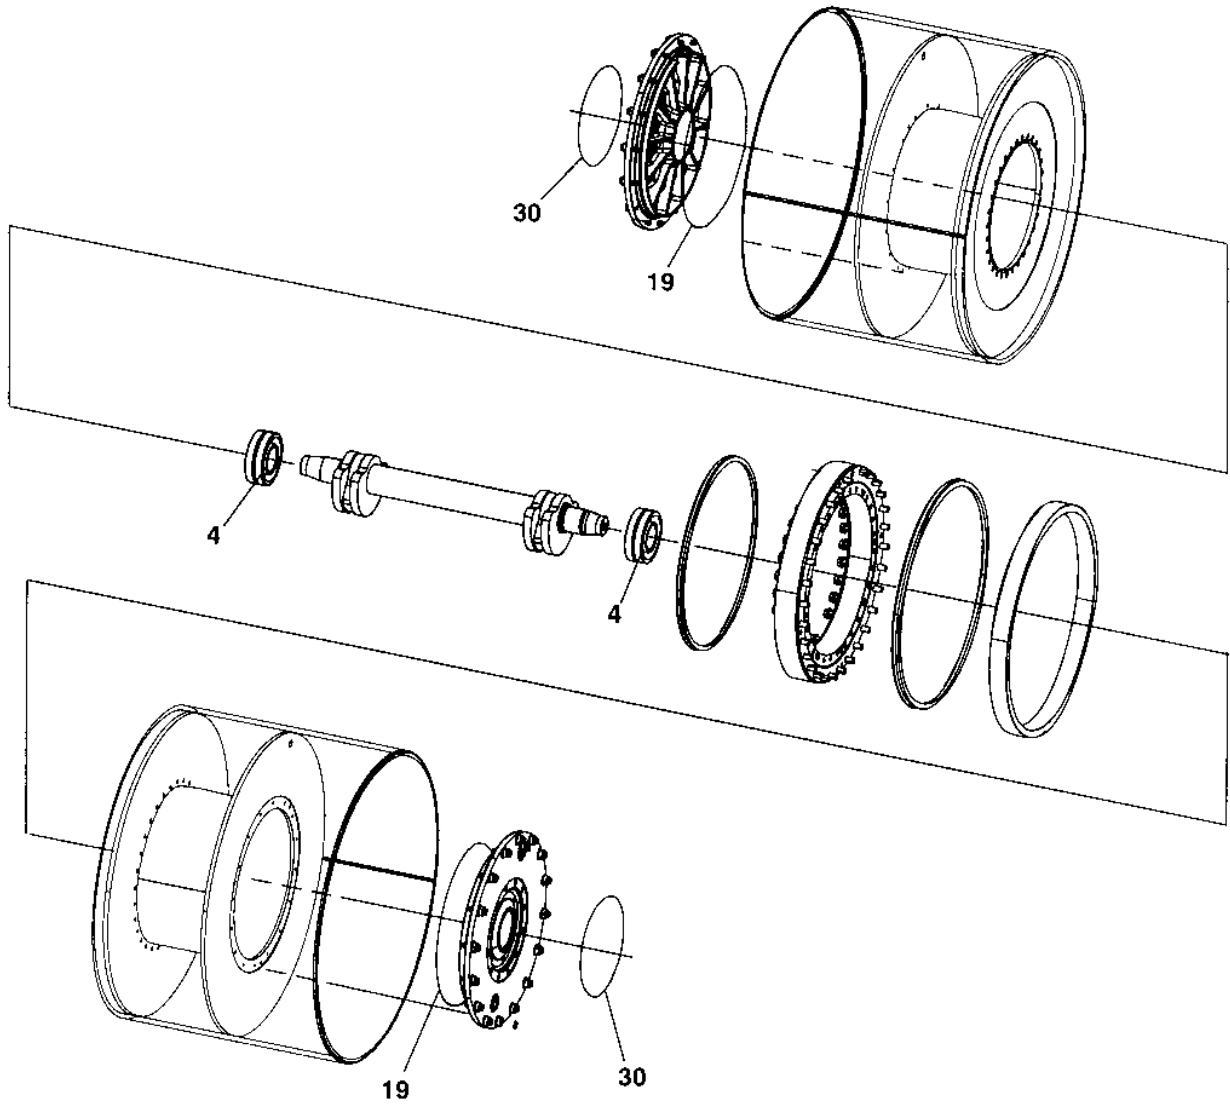

Repair kits 4700945722 Eccentric shaft kit

Refer to Parts Online for the most up to date information. The printed information might be outdated.

Tue Apr 12 03:11:11 MDT 2016

Item	Part No.	Name	Qty	L	SN INFO
0	4700945722	Eccentric shaft kit			
4	4700114060	Spherical roller bearing	2		
19	4700900776	O-ring	2		
30	4700904981	O-ring	2		