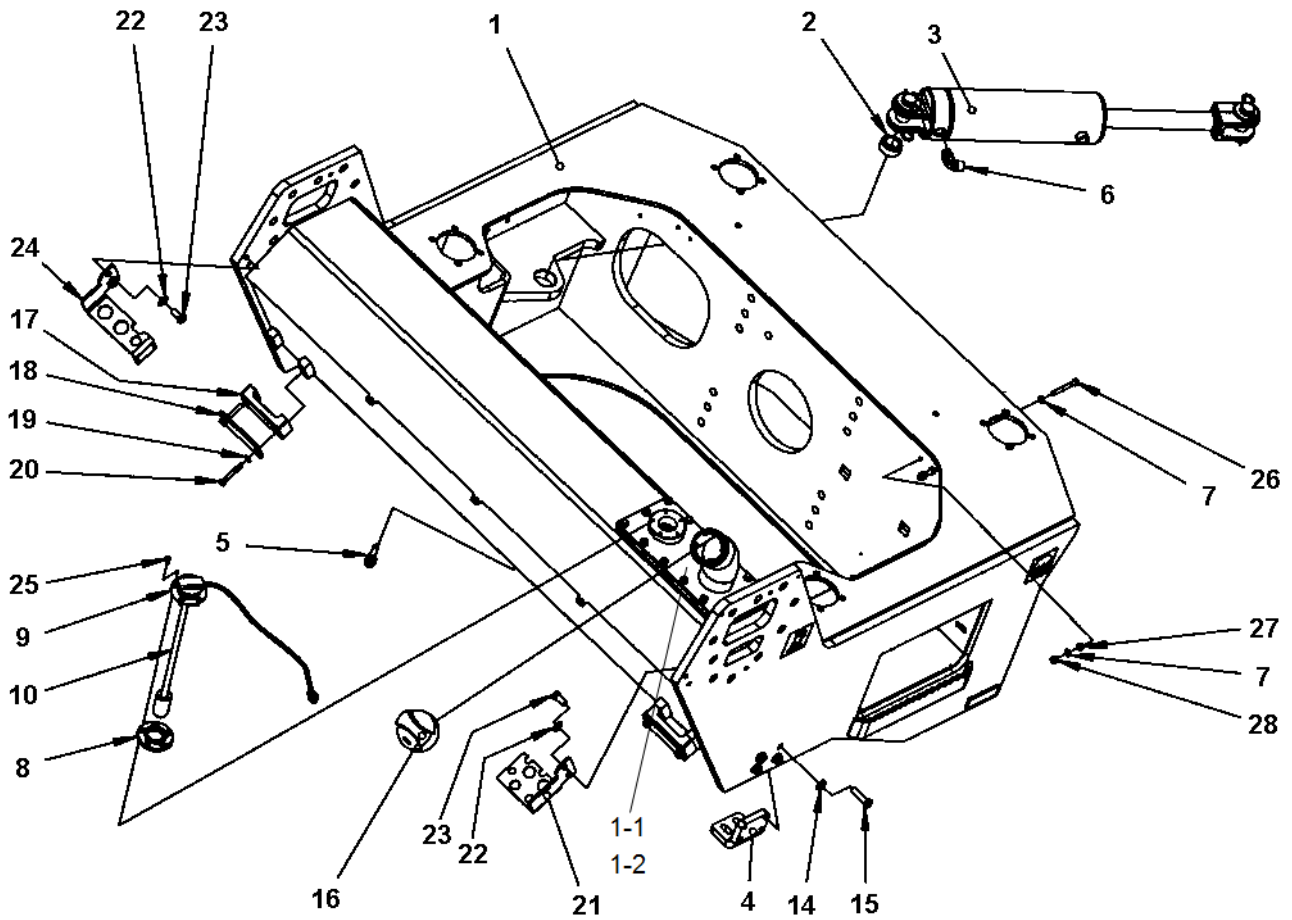

Front frame Front frame module

Refer to Parts Online for the most up to date information. The printed information might be outdated.

Tue Apr 12 03:11:14 MDT 2016

Item	Part No.	Name	Qty	L	SN INFO
1	4700379862	Front frame	1		
1-1	4700396498	Fuel tank cover with filler neck	1		
1-2	4700389821	O-ring	1		
2	4700792554	Radial spherical plain bearing	1		
3	4700391023	Steering cylinder	1		
4	4700394400	Bracket	2		
5	4700792605	Quick connect coupling	2		
6	4700792151	Elbow adapter 90	1		
7	4700904229	Steel plain washer 8.4X16X1.5	4		
8	4700370745	Flange, cpl	1		
9	4700372718	Lid	1		
10	4700389917	Level sender	1		
14	4700904703	Plain washer 13x24x4 mm	8		
15	4700947690	Screw	8		
16	4700380435	Cap	1		
16	4700902866	Key Marked "455"	1		
17	4700343872	Hose clamp	2		
18	4700335914	Cover plate	2		
19	4700904230	Washer 10.5x22x2 mm 300 HV	4		
20	4700500032	Screw M10 x 55	4		
21	4700397253	Hose holder	1		
22	4700904231	Steel plain washer, 13x24x2 mm 300 HV	4		
23	4700500051	Hex. screw	4		
24	4700391443	Hose clamp	1		
25	4700904206	Screw, M6x16 mm	5		
26	4700925750	Screw	2		
27	4700570005	Hexagon nut	2		
28	4700586003	Nut, M8	2