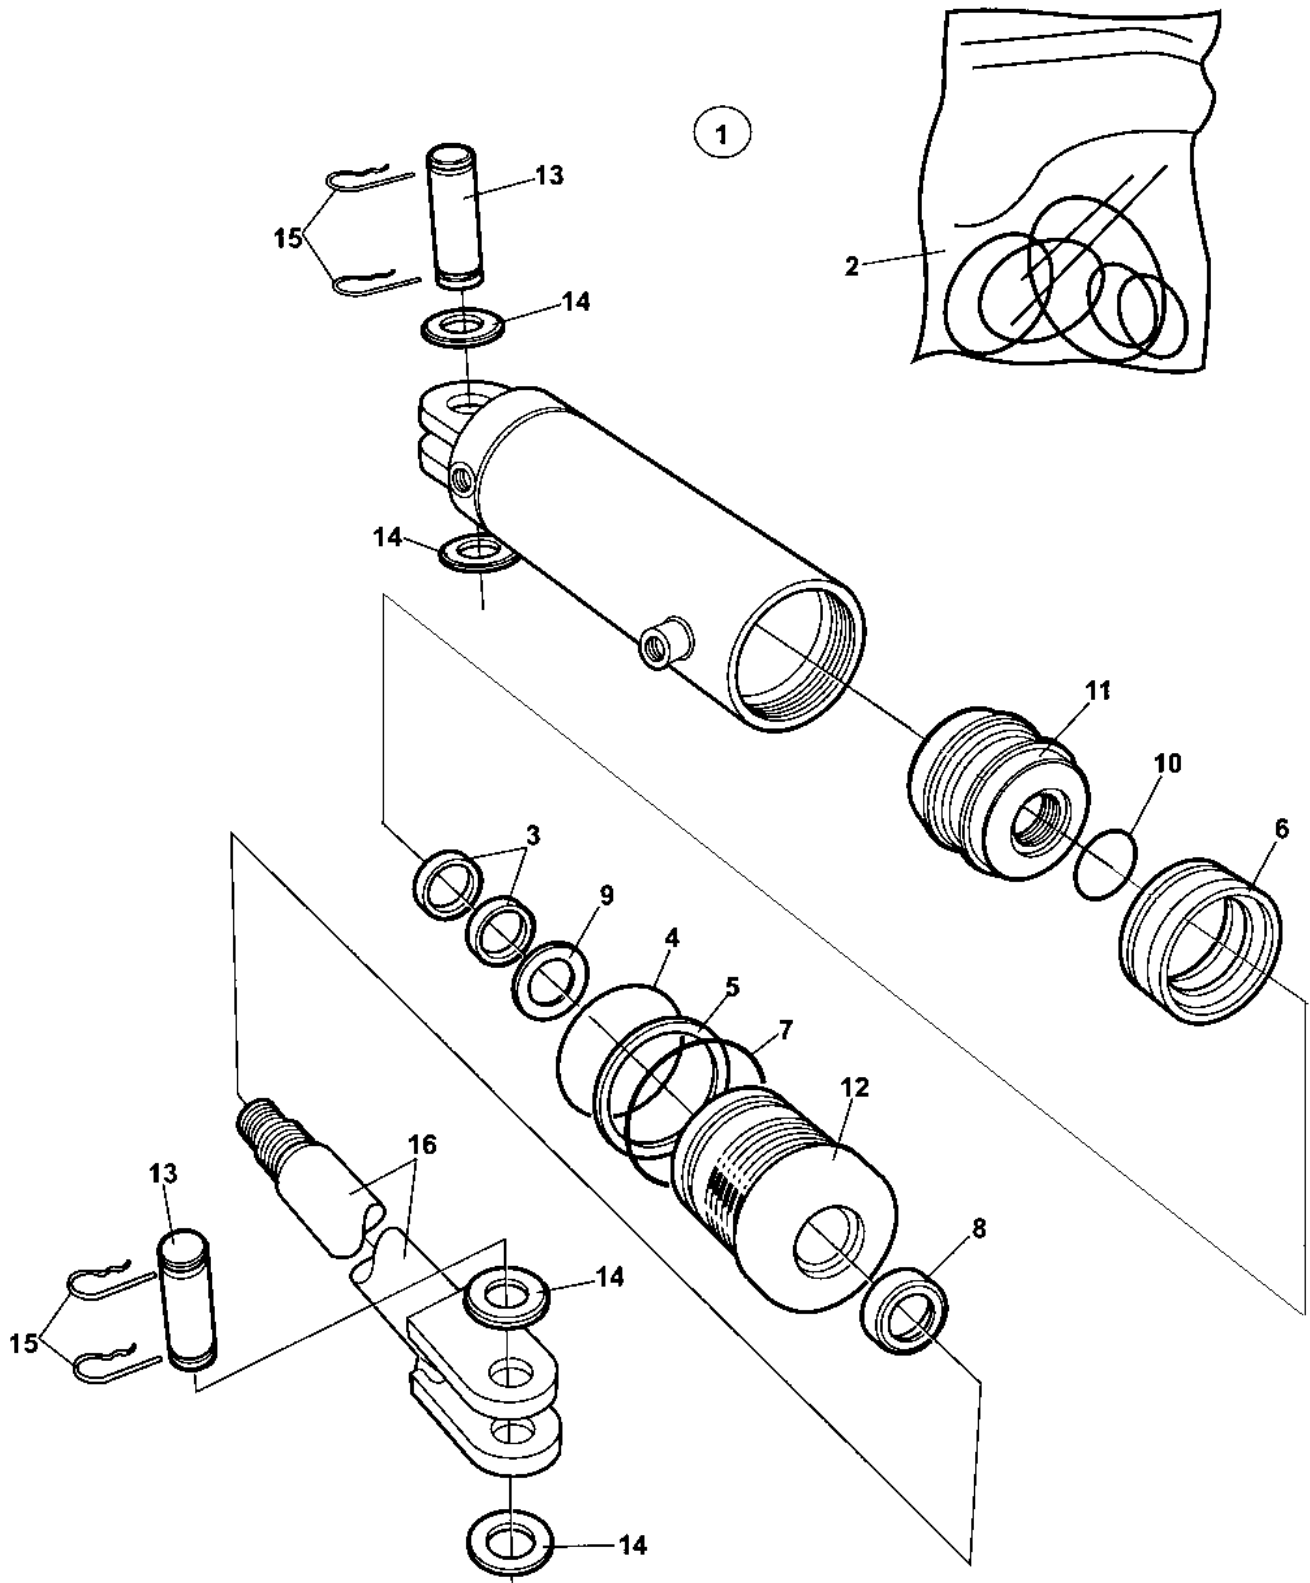

Front frame 4700391023 Steering cylinder

Refer to Parts Online for the most up to date information. The printed information might be outdated.

Tue Apr 12 03:11:15 MDT 2016

Item	Part No.	Name	Qty	L	SN INFO
1	4700391023	Steering cylinder	1		
2	4700950417	Seal kit	1		
3	---	Seal	2		
4	---	O-ring	1		
5	---	Back-up ring	1		
6	---	Seal	1		
7	---	O-ring	1		
8	---	Seal	1		
9	---	Seal	1		
10	---	O-ring	1		
11	--	Piston block	1		
12	--	Steering	1		
13	4700950222	Shaft	2		
14	--	Washer	4		
15	4700635061	Hair clip	4		
16	--	Rod seal	1		
17	--	Cylinder	1