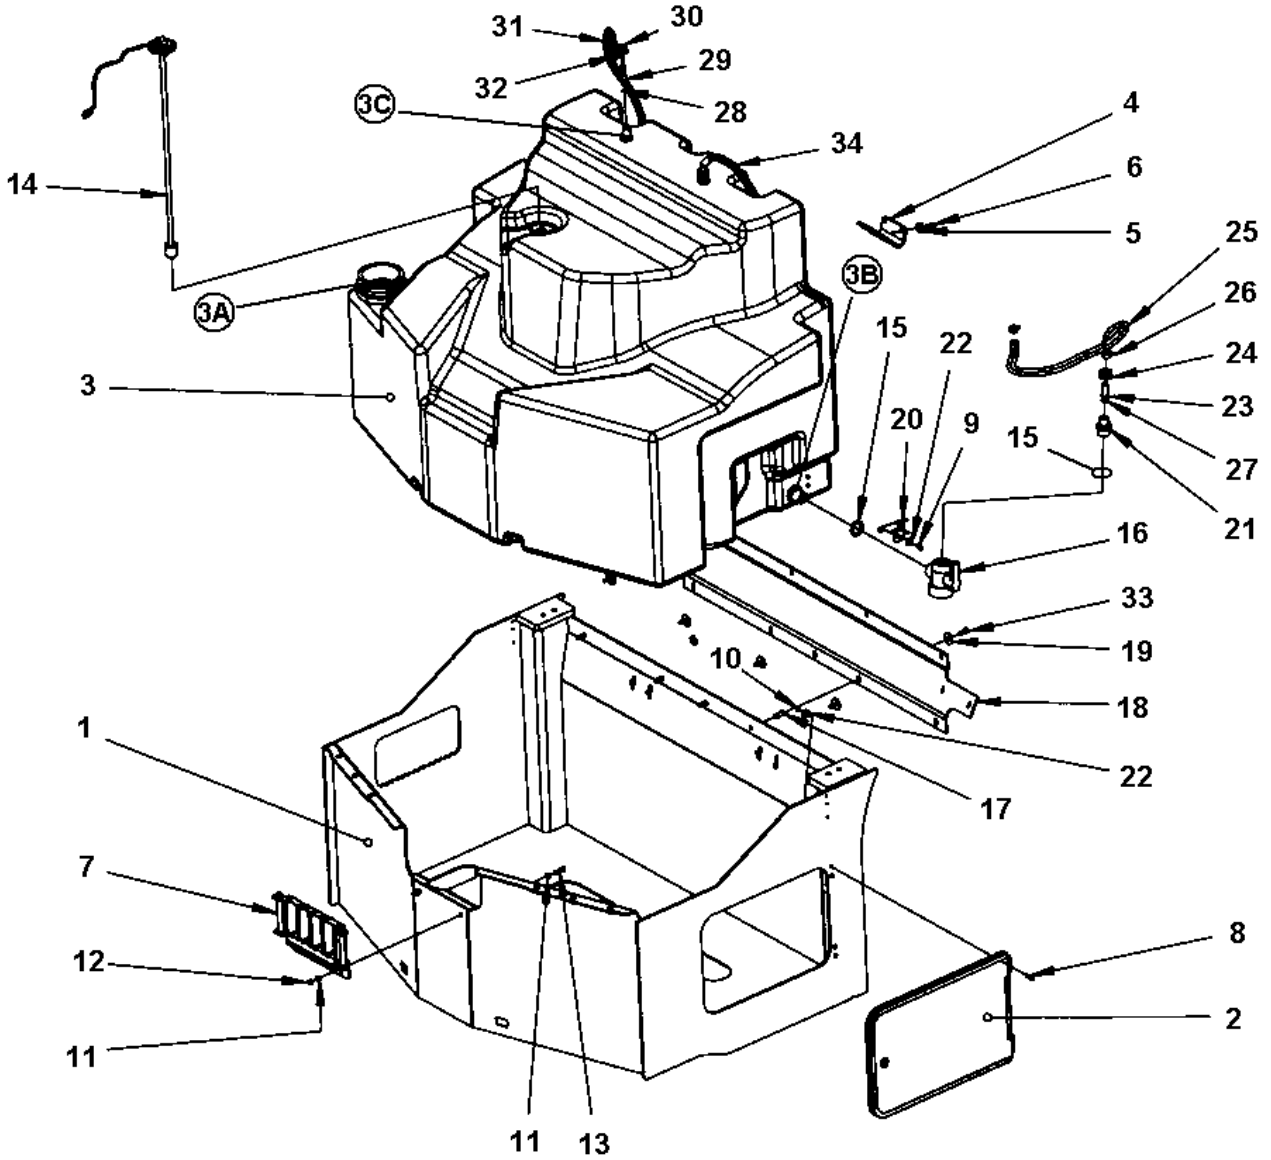

Front frame Sprinkler tank structure mount

Refer to Parts Online for the most up to date information. The printed information might be outdated.

Tue Apr 12 03:11:17 MDT 2016

Item	Part No.	Name	Qty	L	SN INFO
1	4700392848	Tank structure	1		
2	4700391307	Cover	1		
3	4812110980	Water tank, cpl	1		
3	4700392235	Gasket	1	A	
3	4700313105	Hose clamp	1	A	
3	4700392223	Plane gasket	1	B	
3	4700392222	Grommet	1	B	
3	4700392224	Lock nut	1	B	
3	4700392231	Plane gasket	3	C	
3	4700392230	Grommet	3	C	
3	4700392232	Nut	3	C	
4	4700391624	Bracket	2		
5	4700904734	Washer	4		
6	4700500053	Screw, M8x20 mm 8.8 A2K	4		
7	-	Hose support	1		
8	4700928784	Screw	4		
9	4700500013	Hex. screw	2		
10	4700586002	Lock nut M6 -8	4		
11	4700904229	Steel plain washer 8.4X16X1.5	4		
12	4700570005	Hexagon nut	2		
13	4700500022	Screw	2		
14	4700391353	Level sender	1		
14	4700372718	Lid	1		
14	4700370745	Flange, cpl	1		
14	4700904206	Screw, M6x16 mm	5		
15	4700392223	Plane gasket	2		
16	4812120706	Ball valve	1		
17	4700900672	Blind insert nut	5		
18	4700393413	Rubber cloth	1		
19	4700615050	Washer	9		
20	4700396739	Bracket	1		
21	4700792781	Reducer nipple	1		
22	4700904735	Steel plain washer	6		
23	4700792780	Hose connection swivel	1		
24	4700792779	Swivel nut	1		
25	4700792073	Hose reinforced	1XL		
26	4700313003	Hose clamp	2		

Refer to Parts Online for the most up to date information. The printed information might be outdated.

Tue Apr 12 03:11:17 MDT 2016