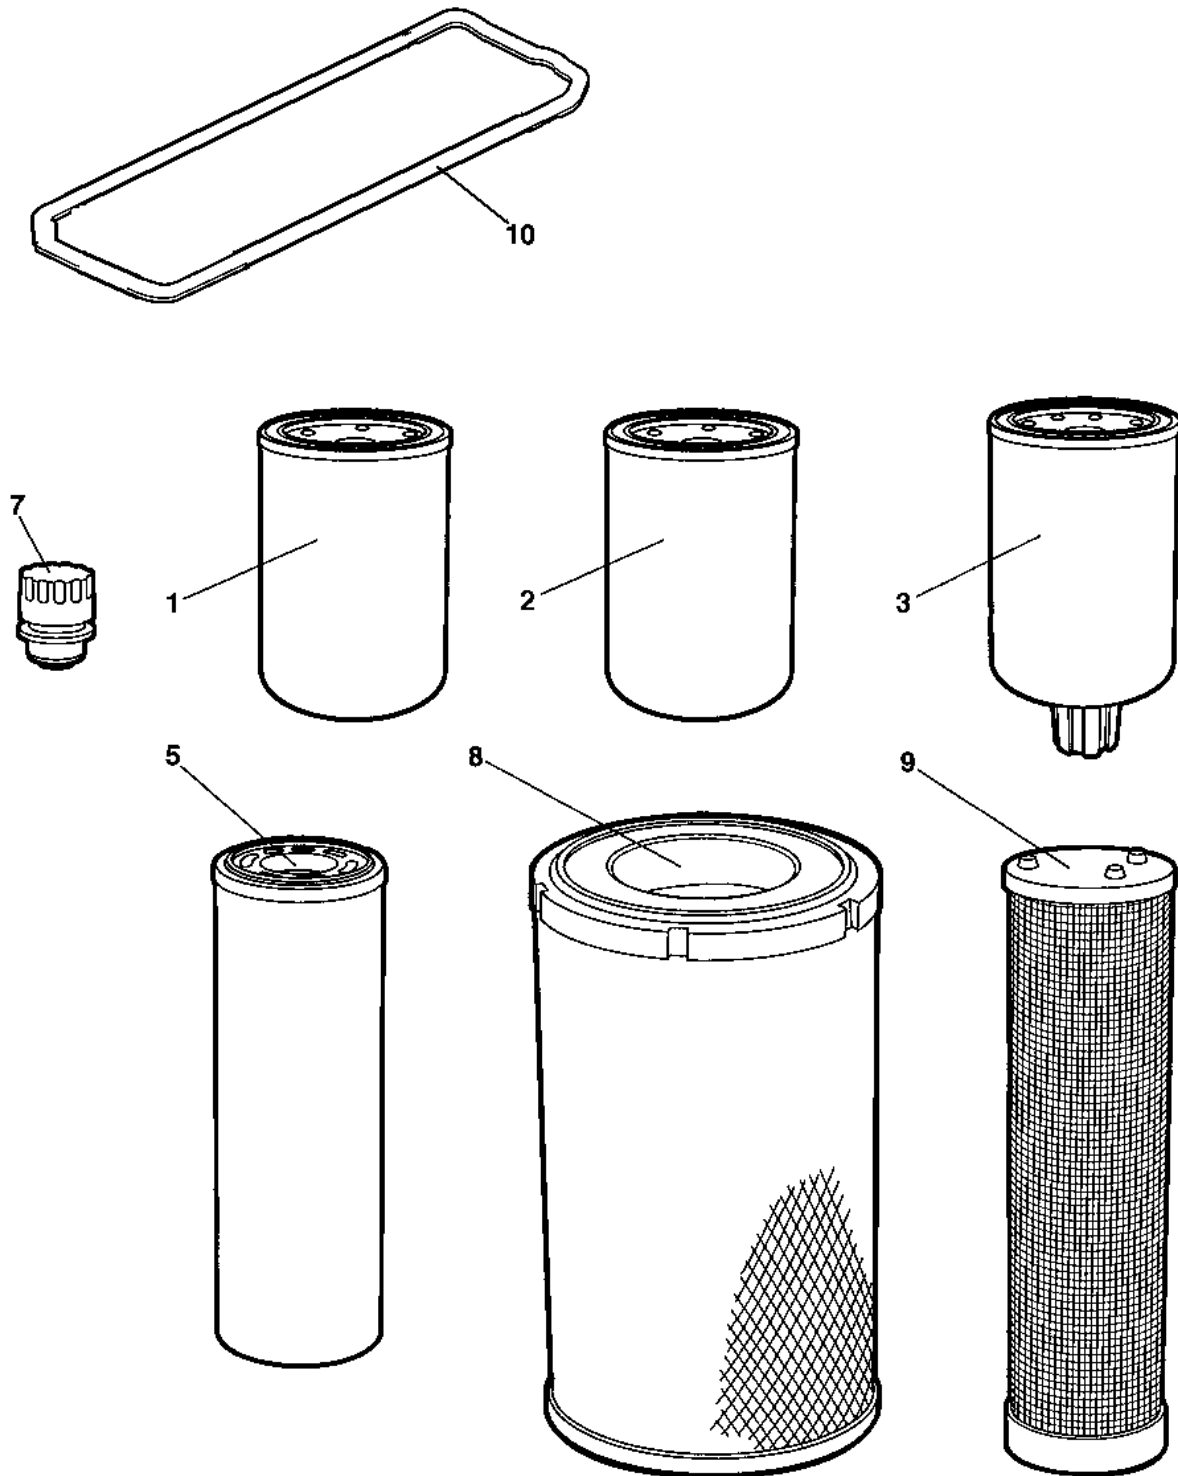

Service kits 4812160287 Service kit 1000h, Cummins QSB 3.3

Refer to Parts Online for the most up to date information. The printed information might be outdated.

Tue Apr 12 03:11:10 MDT 2016

Item	Part No.	Name	Qty	L	SN INFO
0	4812160287	Service kit 1000h, Cummins QSB 3.3			
1	4700939068	Oil filter	1		
2	4700950302	Fuel filter element	1		
3	4700950301	Pre-fuel filter element	1		
5	4812112262	Hydraulic oil filter element	1		
7	4700391026	Ventilating filter	1		
8	4700392088	Main filter element	1		
9	4700392089	Safety filter element	1		
10	4700939070	Gasket, valve cover	1