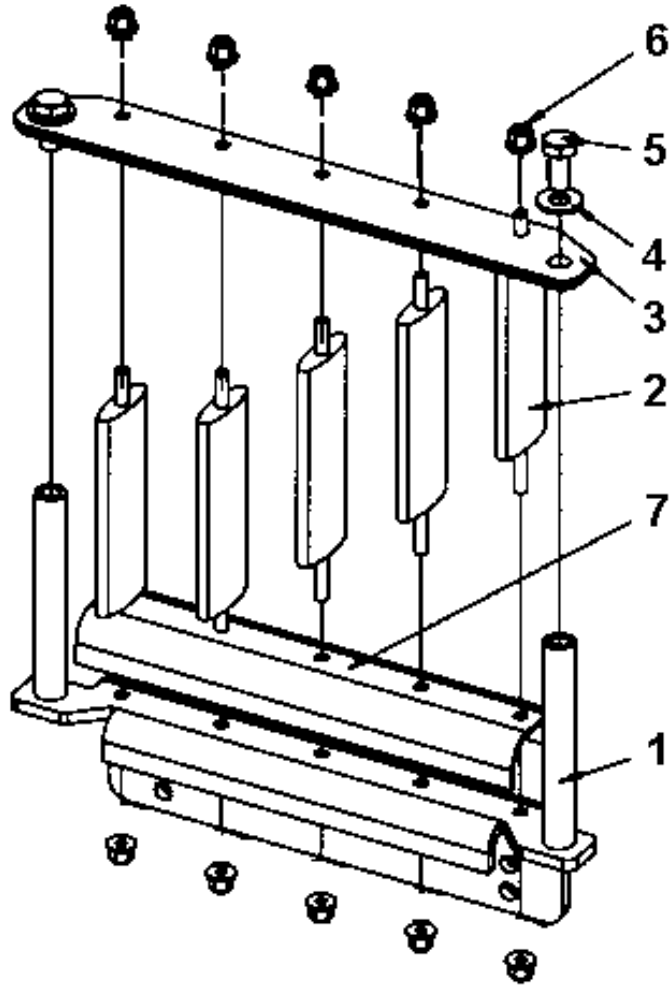

Item	Part No.	Name	Qty	L	SN INFO
1	-	Cover	1		
2	4700383626	Lock	1		
2	4700397348	Lock	1	1	
2	4700902866	Key Marked "455"	1		
2	4812113939	Lock	1		
2	4812113949	T-Key	1		
3	4700202057	Rubber edge trim	1XL	A, B	
4	4700202057	Rubber edge trim	1XL	B	

Comments for Page: 4700391307 Cover

(L)OCAL REMARKS

A | en_US | L=1.33 m

B | en_US | L=0.21 m

1 | en_US | Lock P/N 4700397348 replaced as spare part by P/N 4812113939.

Front frame Hose support