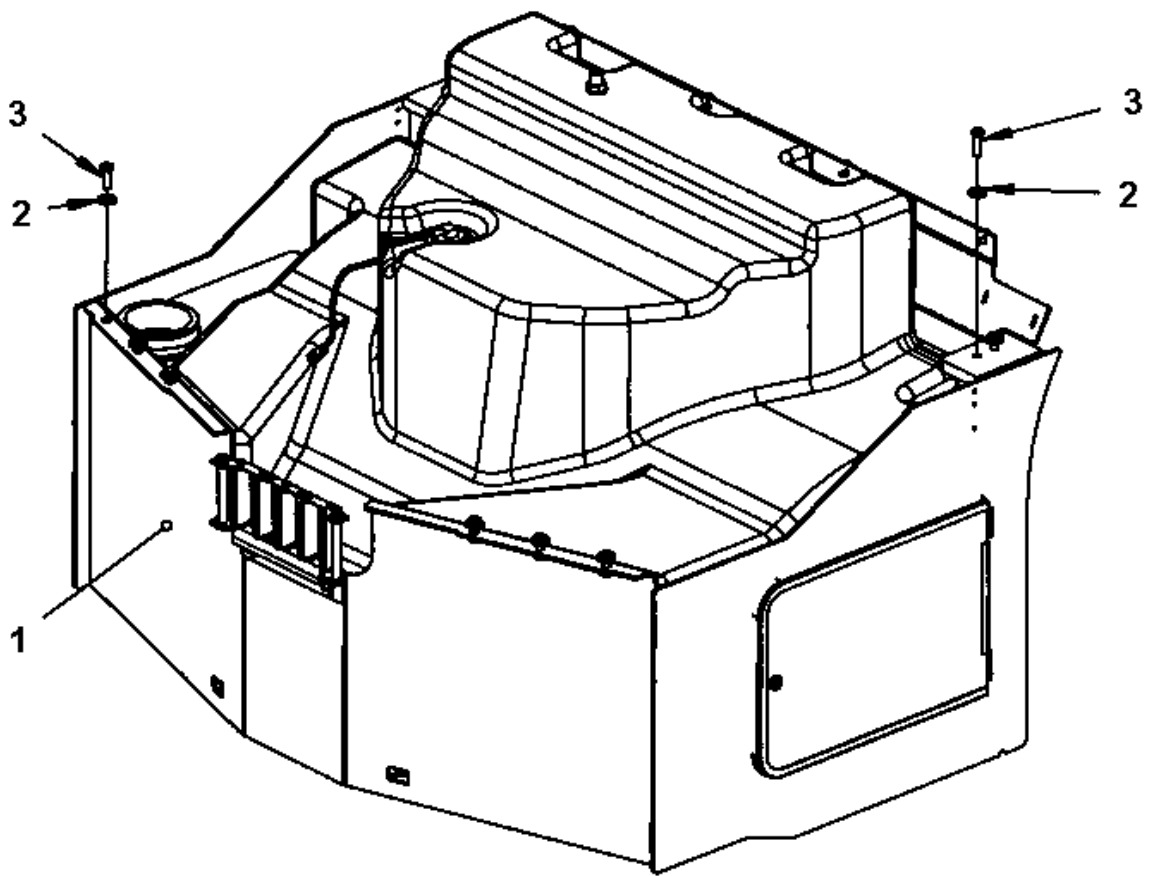

Front frame Tank structure module

Item	Part No.	Name	Qty	L	SN INFO
1	-	Sprinkler tank structure mount	1		
2	4700904213	Steel plain washer M12 13X30X4	10		
3	4700947690	Screw	10