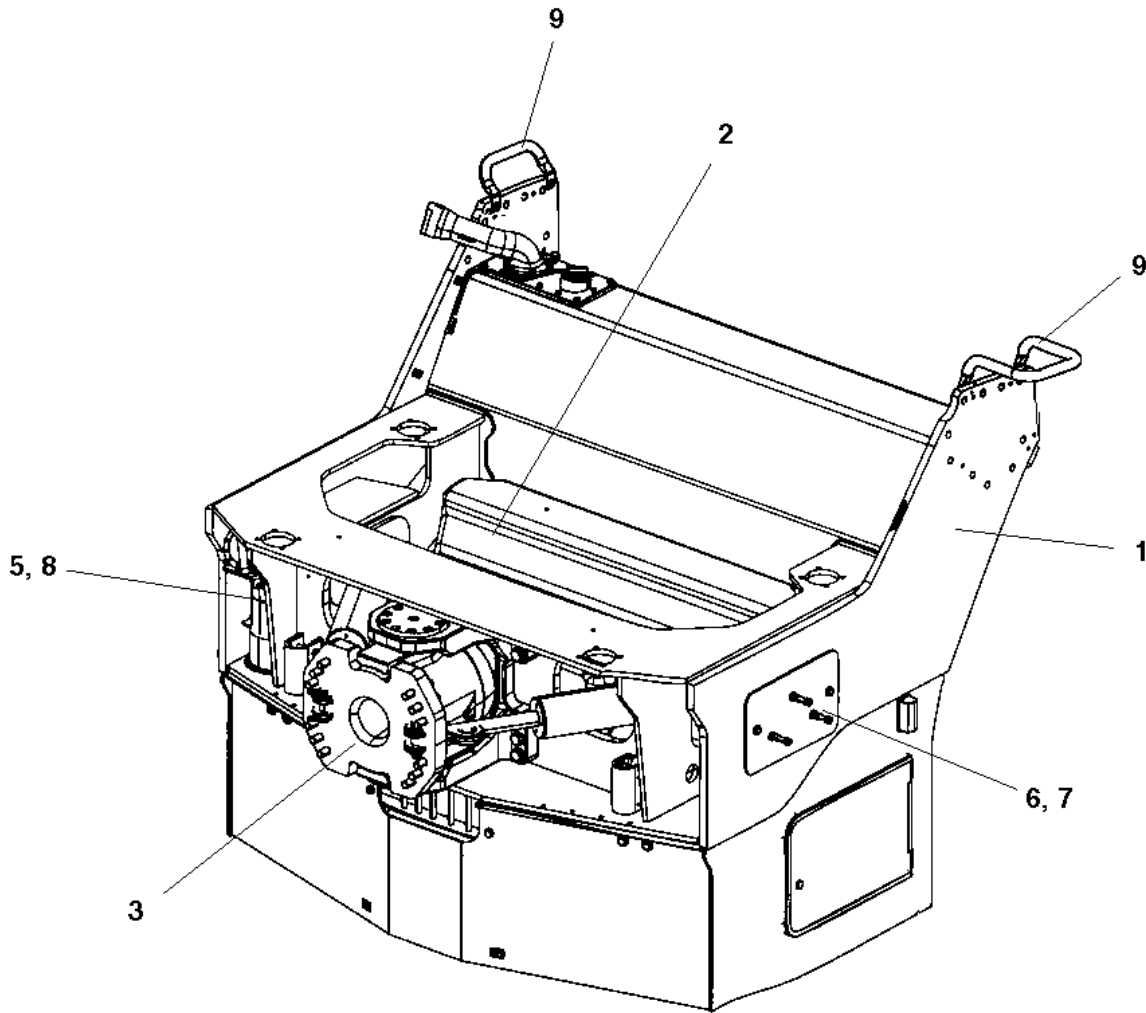

Front frame Front frame

Item	Part No.	Name	Qty	L	SN INFO
1	-	Front frame module	1		
2	-	Tank structure module	1		
3	-	Hitch module	1		
5	-	Filling pipe	1		
8	-	Locking device module	1		
9	-	Grab handle module	1