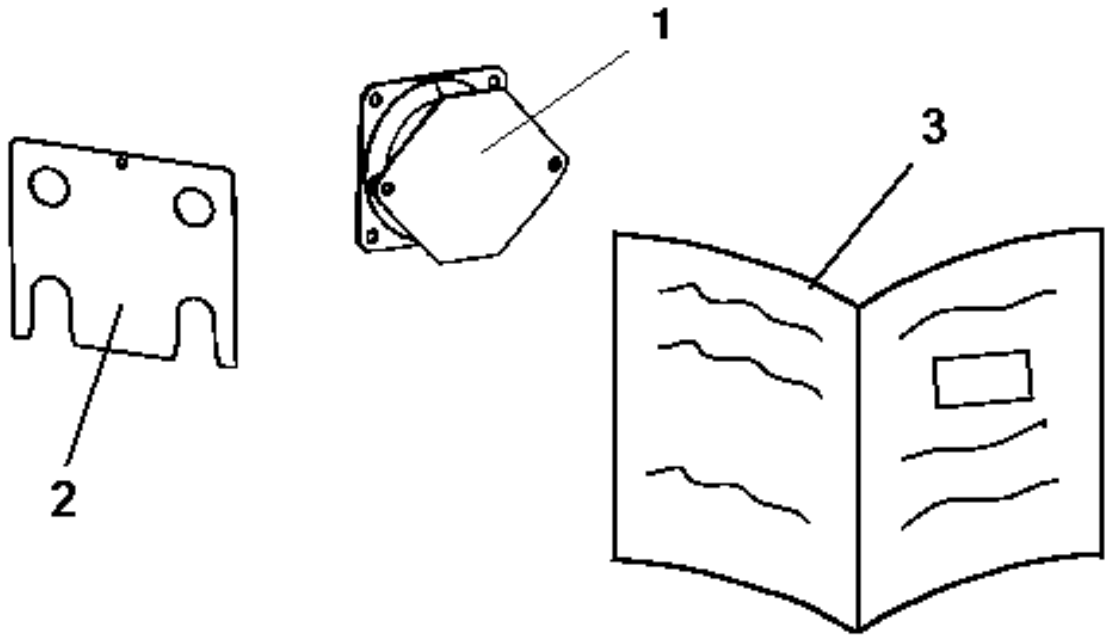

Repair kits 4812156382 Shock absorber kit, split drum

Item	Part No.	Name	Qty	L	SN INFO
0	4812156382	Shock absorber kit, split drum			
1	4700394251	Shock absorber	8		
2	4700393628	Shim	4		
3	4812156170	Instructions	1