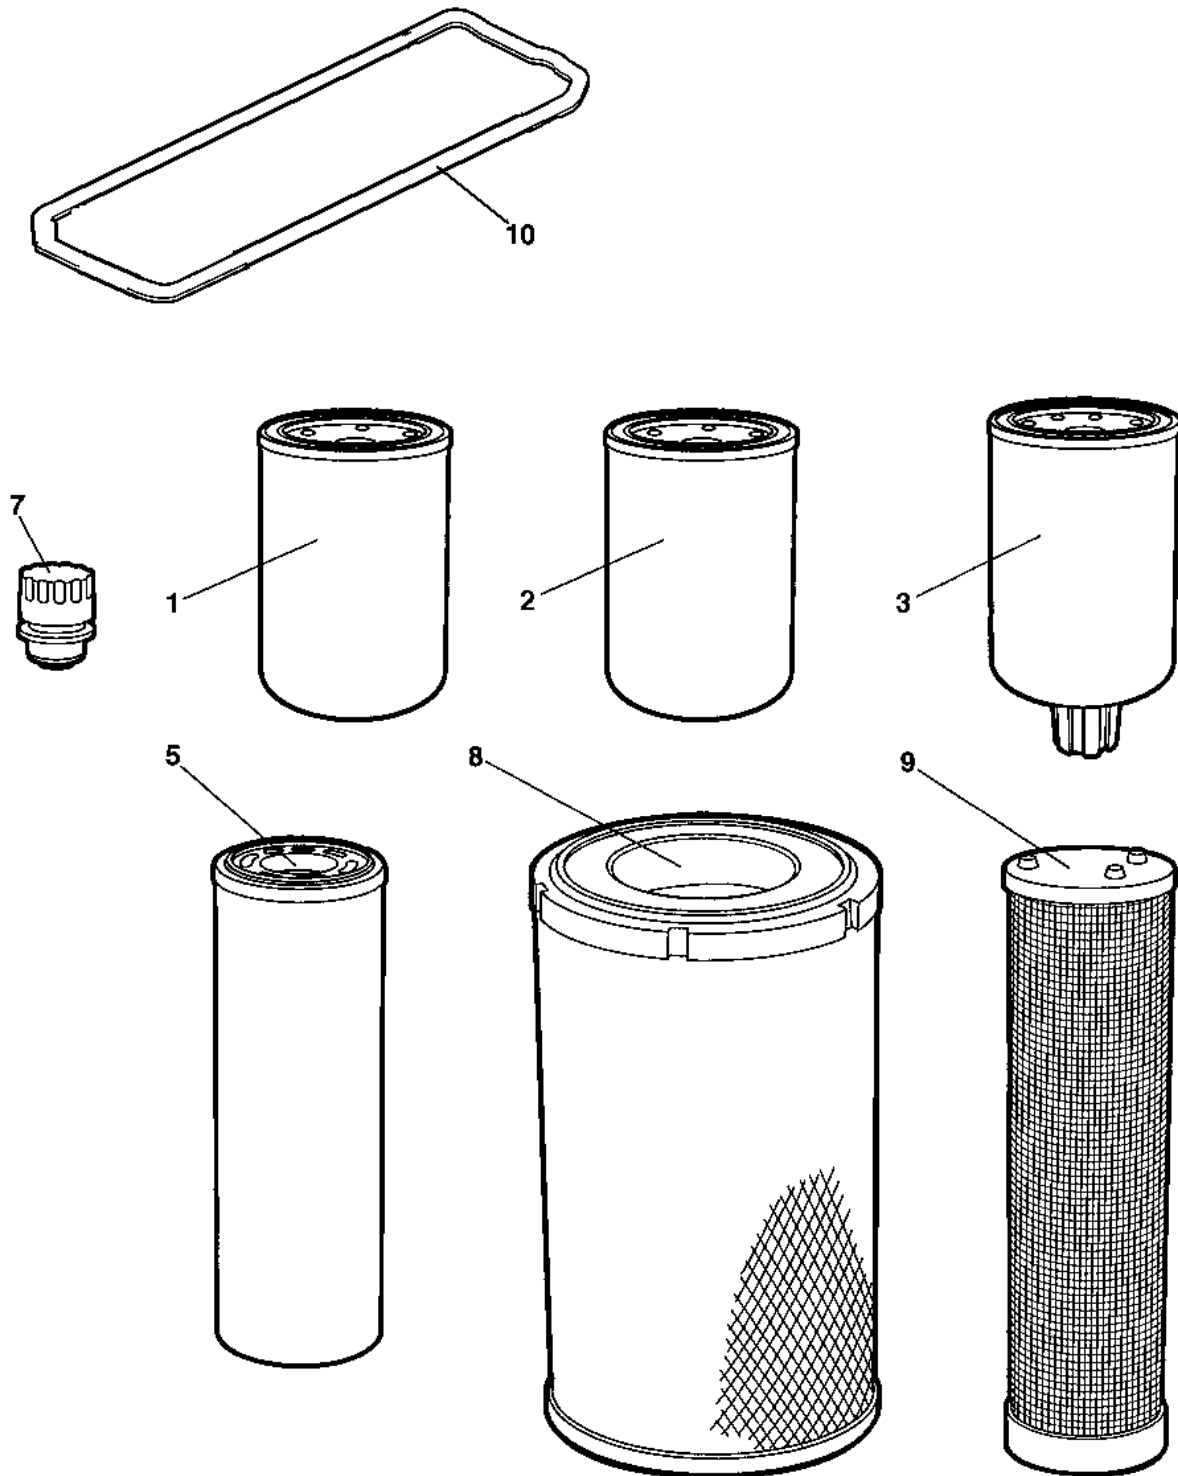

Service kits 4700950175 Service kit 500h, Cummins QSB 3.3

Refer to Parts Online for the most up to date information. The printed information might be outdated.

Tue Apr 12 03:11:10 MDT 2016

Item	Part No.	Name	Qty	L	SN INFO
0	4700950175	Service kit 500h, Cummins QSB 3.3			
1	4700939068	Oil filter	1		
2	4700950302	Fuel filter element	1		
3	4700950301	Pre-fuel filter element	1