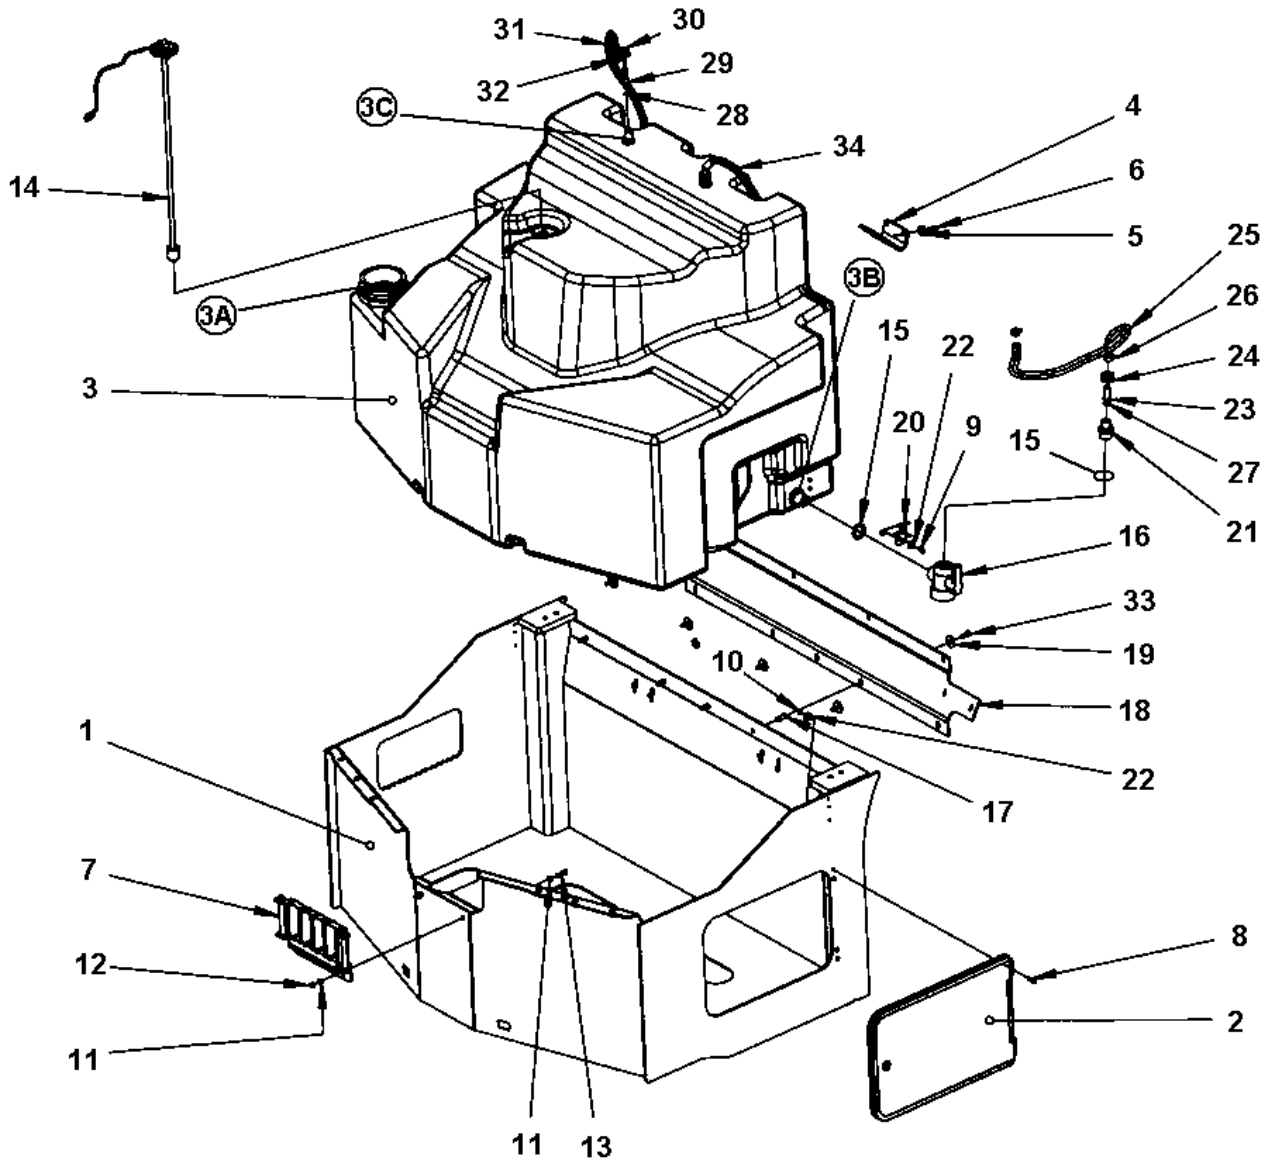

Refer to Parts Online for the most up to date information. The printed information might be outdated.

Tue Apr 12 03:11:17 MDT 2016

Item	Part No.	Name	Qty	L	SN INFO
27	4700480852	O-ring 70	1		
28	4700792600	O-ring 70	2		
29	4700393542	Hose connection	2		
30	4700392227	Swivel nut	2		
31	4812112074	Plastic hose (x m)	1XL		
32	4700313002	Hose clamp	1		
33	4700500021	Hex. screw	9		
34	4812112074	Plastic hose (x m)	1XL		

Comments for Page: Sprinkler tank structure mount

(L)OCAL REMARKS

A | en_US | Water fill

B | en_US | Drain

C | en_US | Hose connection