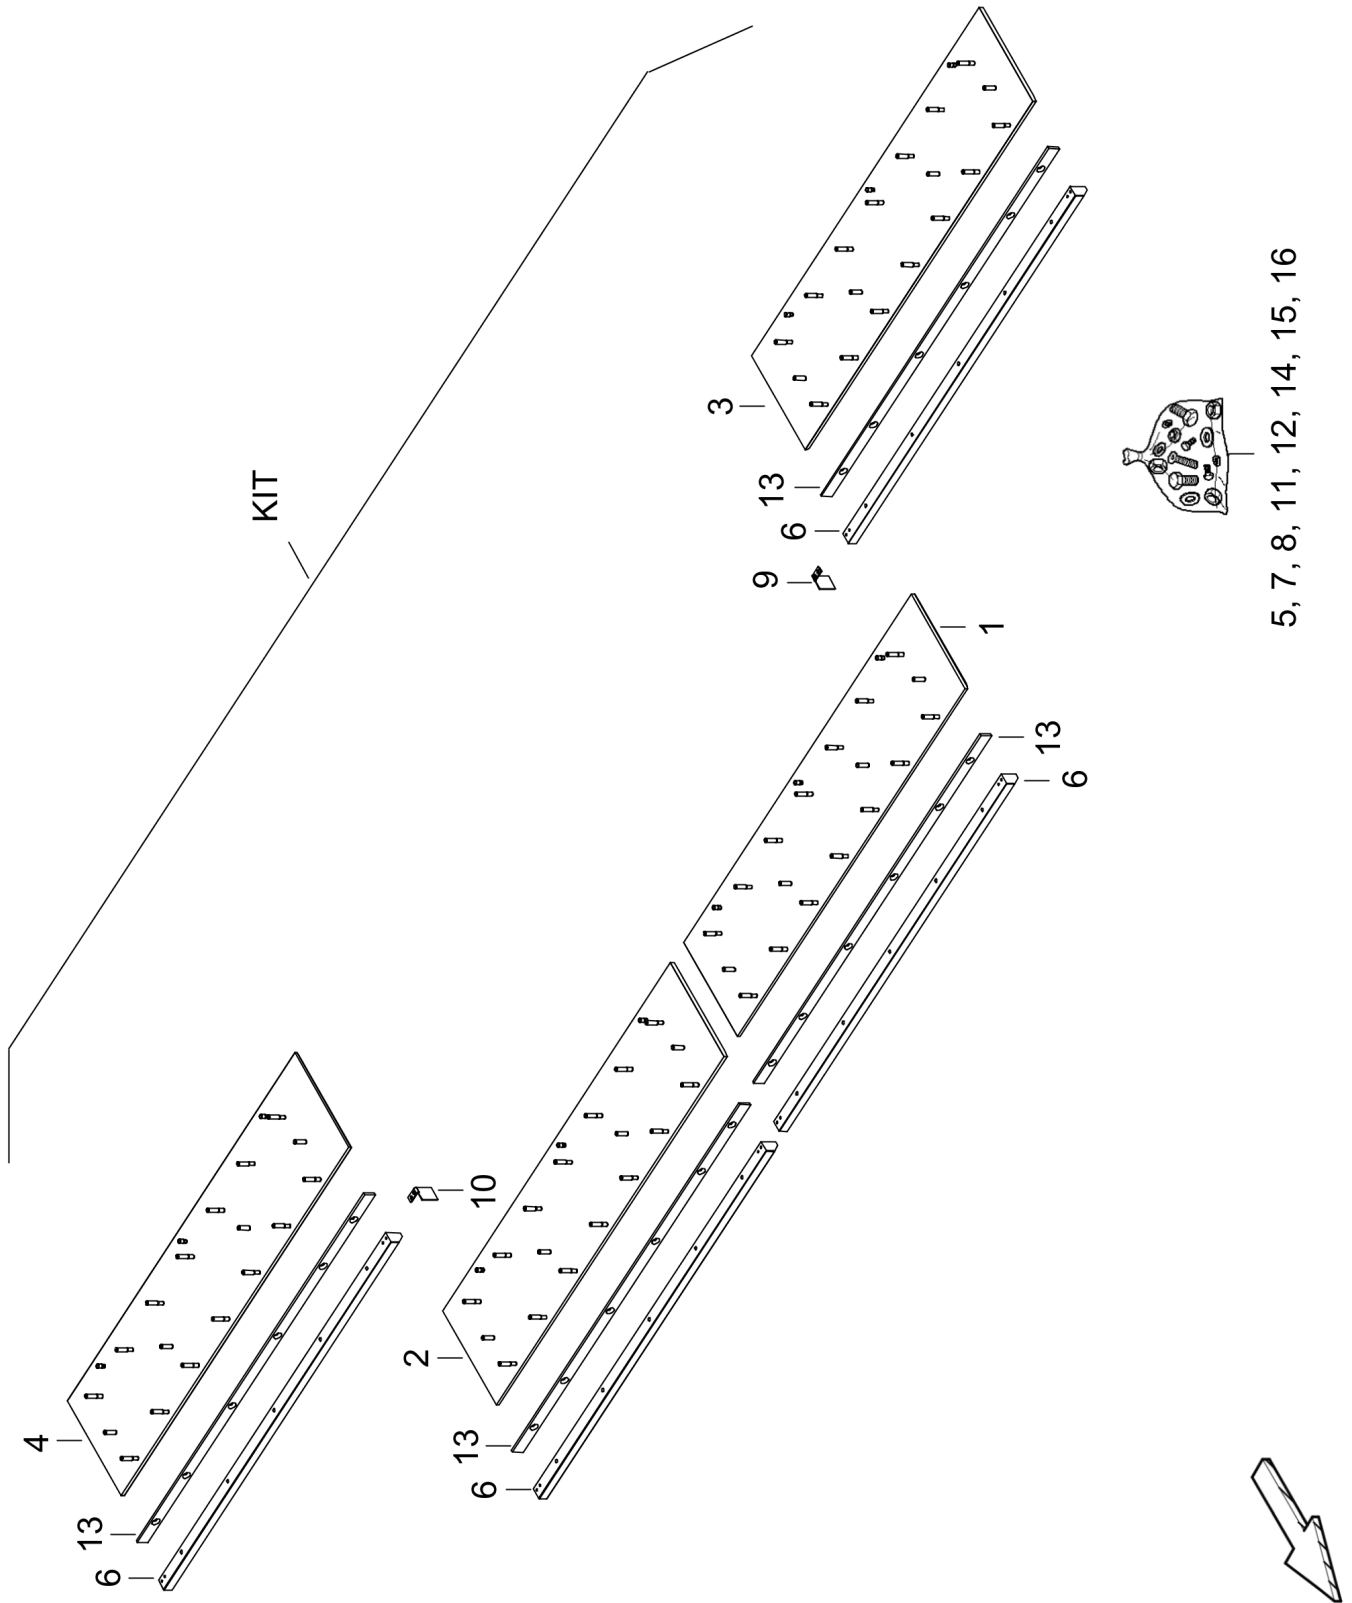

Item	Part No.	Name	Qty	L	SN INFO
KIT	4812313227	Wear part kit tamper bars	1		
1	4812010364	Tamper bar	4		
2	D615000101	Wear plate	4		
3	0147140103	Hexagon bolt	20		
4	4749901808	Washer	20		
5	D608020700	Angle	1		
6	D608020600	Angle	1		
7	4749901806	Washer	4		
8	0147132303	Screw M 8x 20	4		
9	5730015464	Countersunk screw	24		
10	0266211100	Nut	24		
11	4749901807	Washer	24		

Service, repair and wear part kits Wear part kit bottom plates/tamper cutter

Refer to Parts Online for the most up to date information. The printed information might be outdated.

Thu Aug 27 23:51:08 MDT 2015