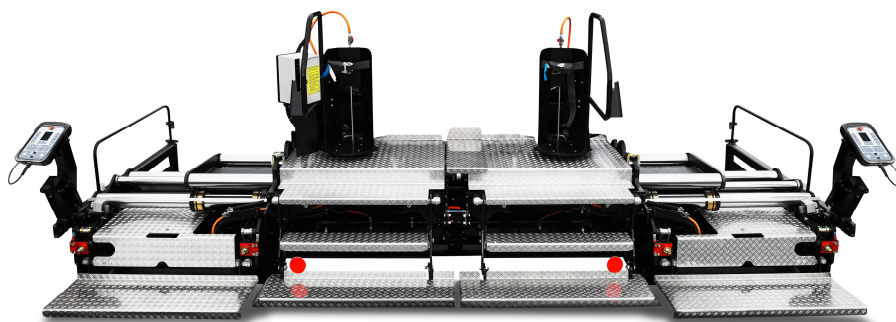

V6000TV

Spare parts list

Tracked paver

V6000TV s/n 4100016 -

General information

Use only authorized parts. Any damage or malfunction caused by the use of unauthorized parts is not covered by Warranty or Product Liability. Any unauthorized use or copying of the contents or any part thereof is prohibited. This applies in particular to trademarks, model denominations, part numbers, and drawings.