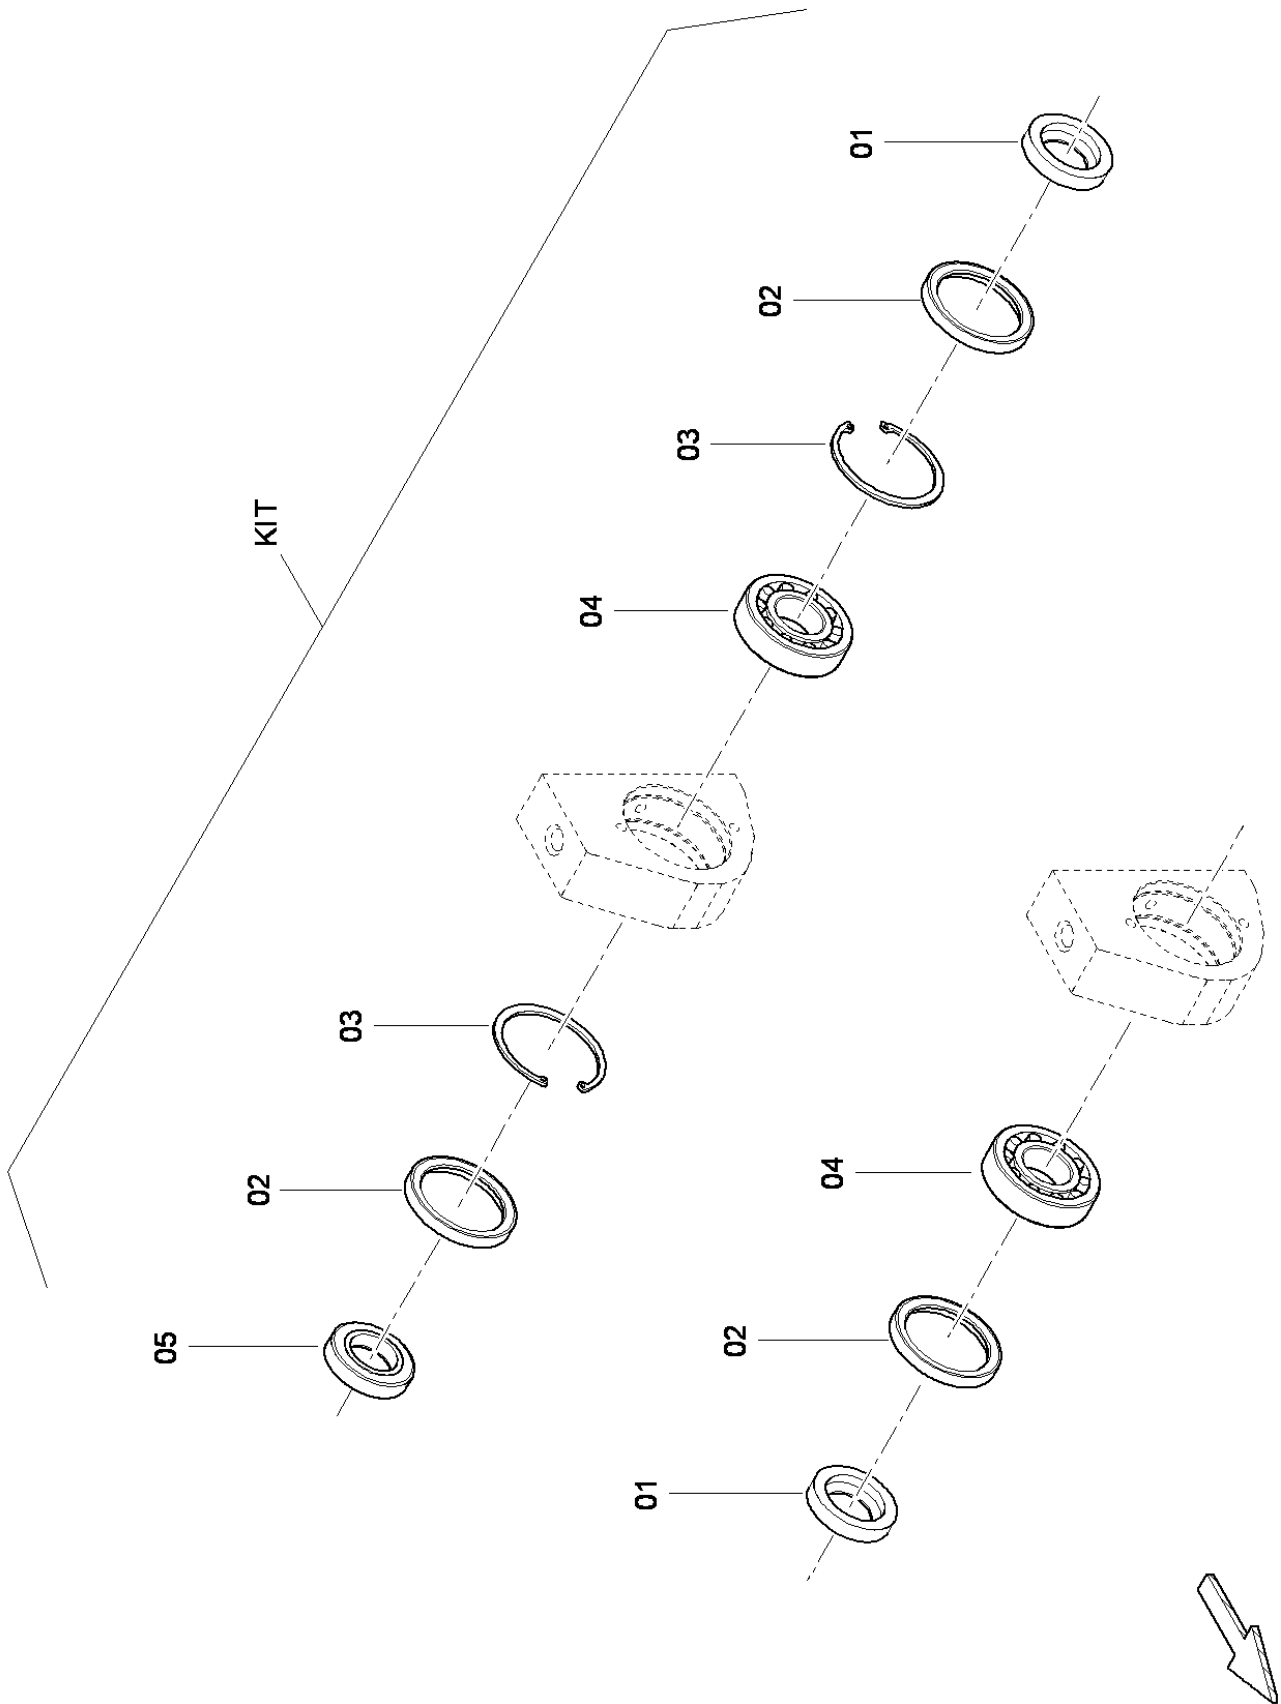

Item	Part No.	Name	Qty	L	SN INFO
Not Shown		Service, repair and wear part kits			
1	D299000249	Bearing kit, tamper drive	1		
2	D299000250	Bearing kit, tamper wing	1		
3	4812035288	Gas hose kit	1		
4	4812035549	Wear part kit tamper guide plates	1		
5	4812313227	Wear part kit tamper bars	1		
6	4812273368	Wear part kit bottom plates / tamper cutter	1		
7	4812249724	Screed plate assembly	1		

Service, repair and wear part kits D299000249 Bearing kit, tamper drive