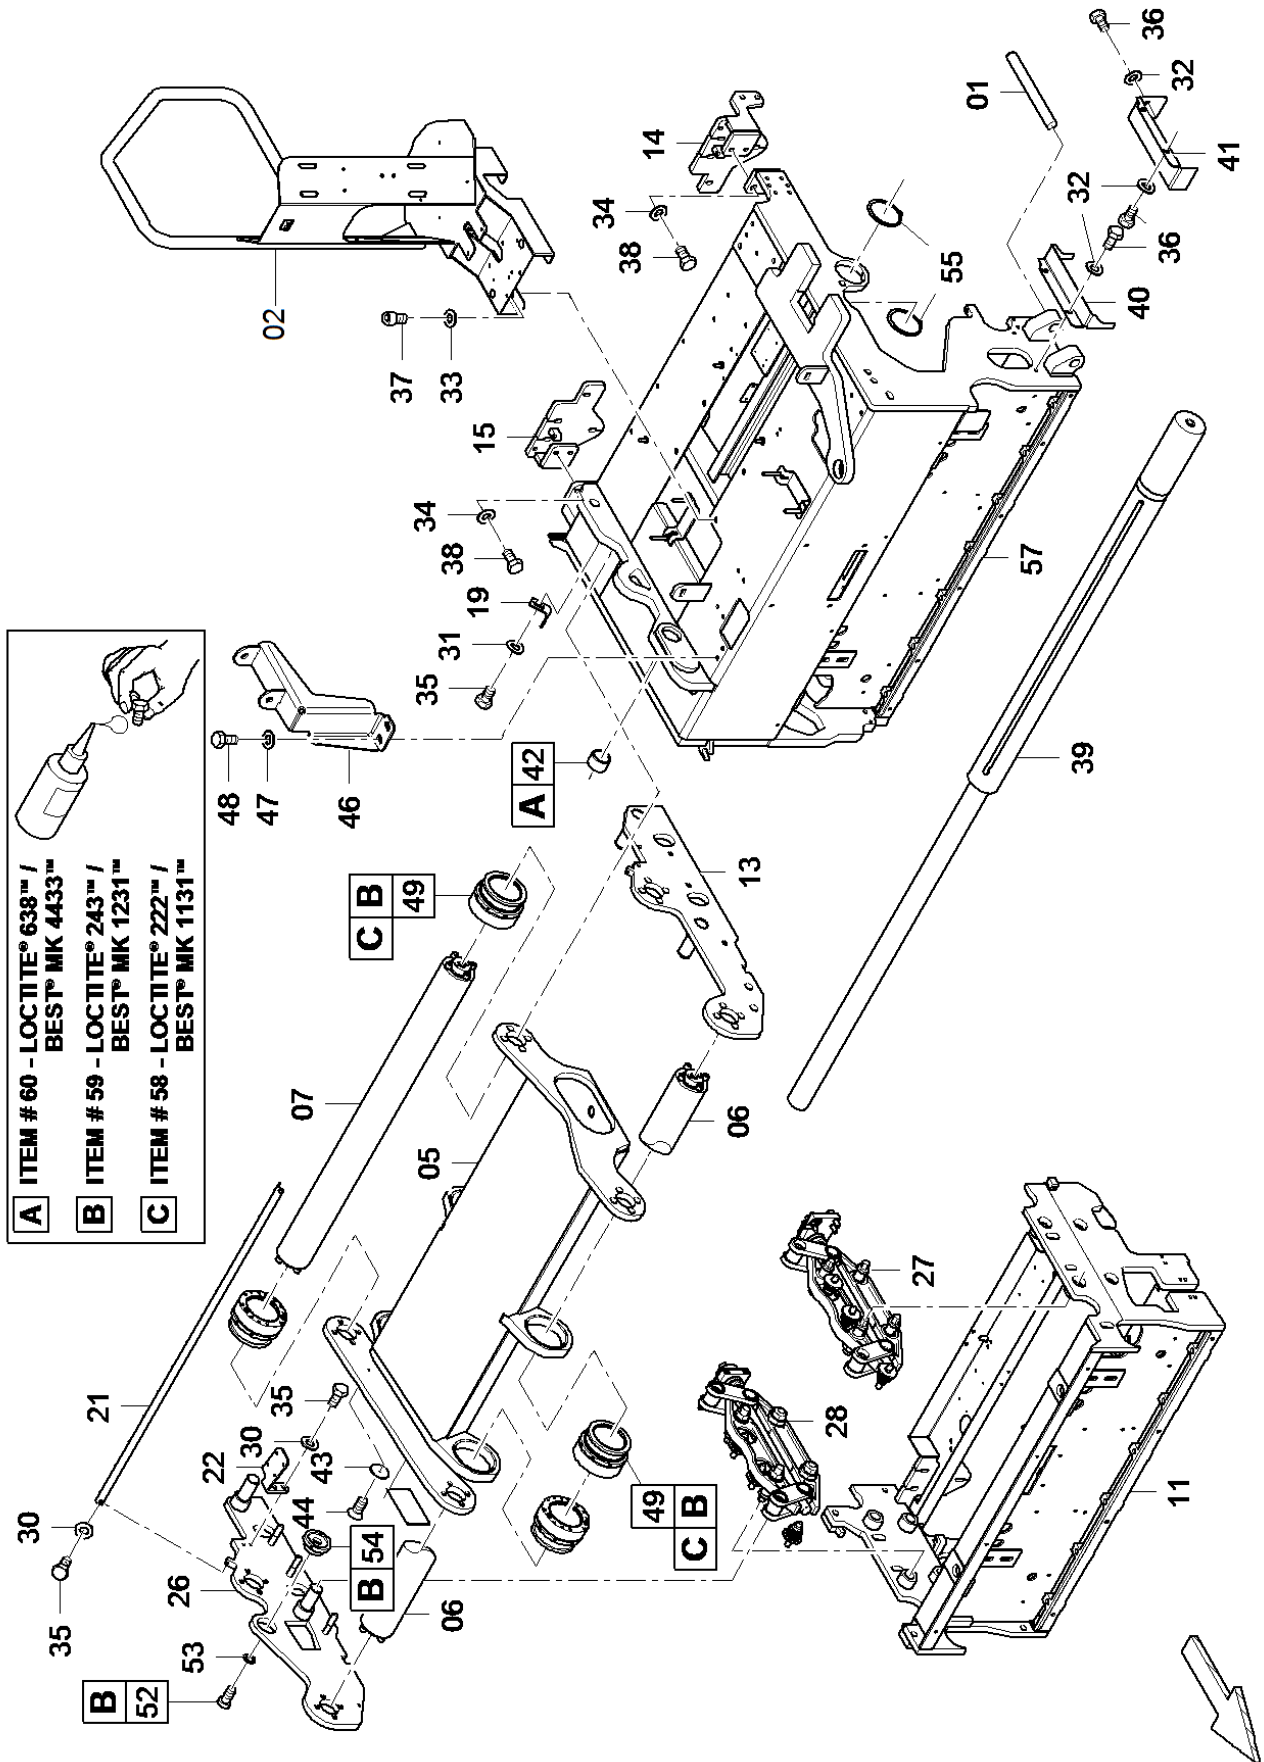

Item	Part No.	Name	Qty	L	SN INFO
KIT	4812249724	Screed plate assembly	1		
1	4812243114	Baseplate weldment, LM	1		
2	4812243116	Baseplate weldment, RM	1		
3	4812240533	Screed bottom plate, LKS	1		
4	4812240539	Screed bottom plate, RTS	1		
5	0261109156	Tensilock screw	56		

4812030982 Basic screed Basic screed

Refer to Parts Online for the most up to date information. The printed information might be outdated.

Thu Aug 27 23:51:10 MDT 2015