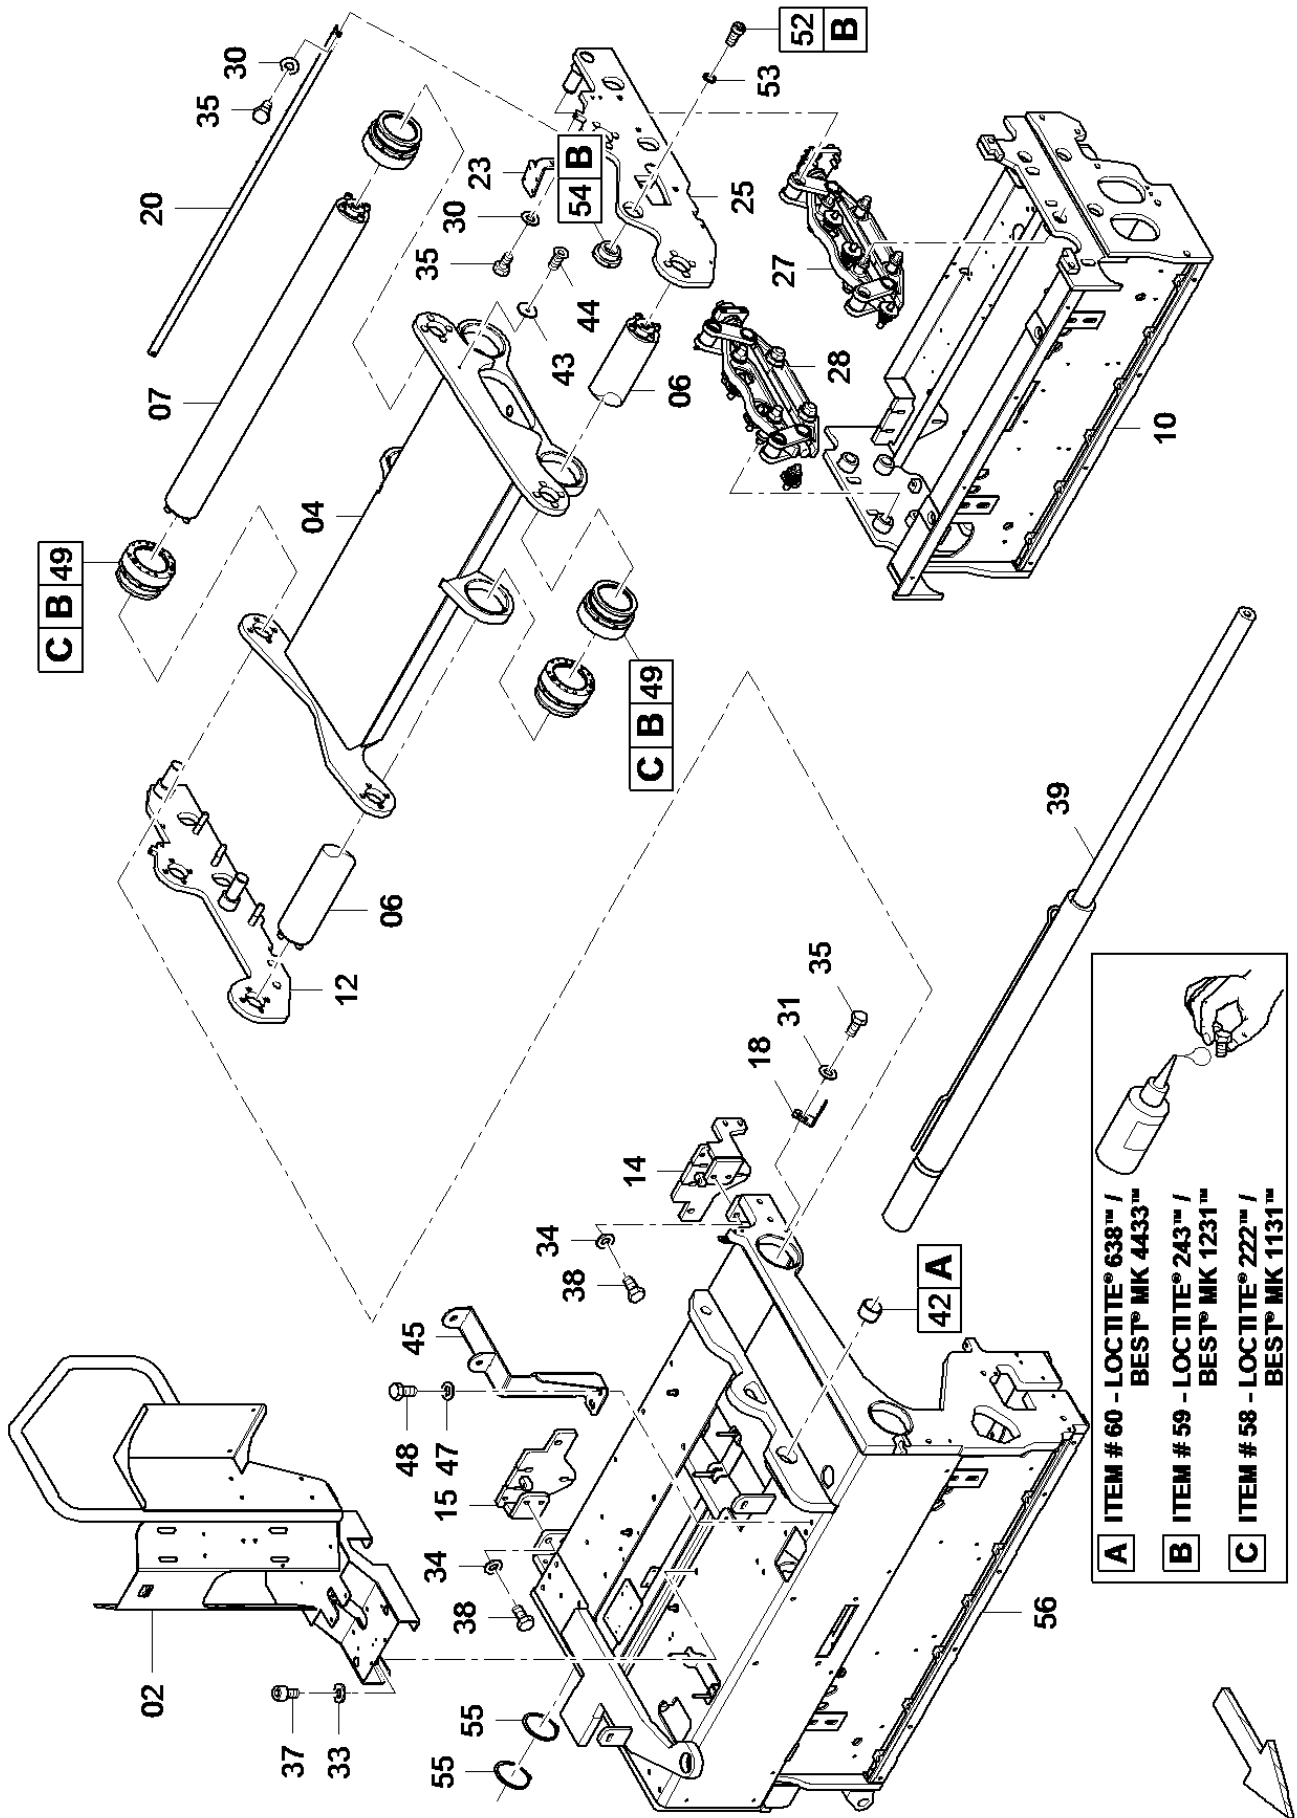

Item	Part No.	Name	Qty	L	SN INFO
Not Shown	4812030982	Gr.01 Basic screed			
1	D614010002	Joint rod	1		
2		Ascent l.h. + r.h. f. gas screed	1		
4	4812031716	Joint section	1		
5	4812031722	Joint section	1		
6	4812033035	Guide cylinder	4		
7	4720007749	Guide cylinder	4		
10	4812242634	Retainer, screed frame LE	1		
11	4812242638	Retainer, screed frame RE	1		
12	4812028412	Inner shield	1		
13	4812028415	Inner shield	1		
14	D614017400	Crosshead	2		
15	D614017600	Crosshead	2		
18	4812028478	Pointer	1		
19	4812028480	Pointer	1		
20	4812031446	Scale	1		
21	4812031450	Scale	1		
22	D614010012	Retainer	1		
23	D614010010	Retainer	1		
25	D614014100	Outer shield	1		
26	D614014200	Outer shield	1		
27	D614014900	Vertical adjustment, l.h.	2		
28	D614015000	Vertical adjustment, r.h.	2		
30	4749901806	Washer	8		
31	D939776113	Washer	2		
32	4749901807	Washer	5		
33	4749901808	Washer	8		
34	4749901809	Schnorr-lock washer	8		
35	0147132303	Screw M 8x 20	10		
36	0147136003	Hexagon bolt	5		
37	0211140003	Screw	8		
38	0147147703	Screw DIN933	8		
39	4812033477	Hydraulic diagram	1		
40	4812037141	Cover	1		
41	4812037138	Cover	1		
42	4812037344	Bushing	4		
43	D977860101	Reflector	2		

Refer to Parts Online for the most up to date information. The printed information might be outdated.

Thu Aug 27 23:51:10 MDT 2015

Refer to Parts Online for the most up to date information. The printed information might be outdated.

Thu Aug 27 23:51:10 MDT 2015