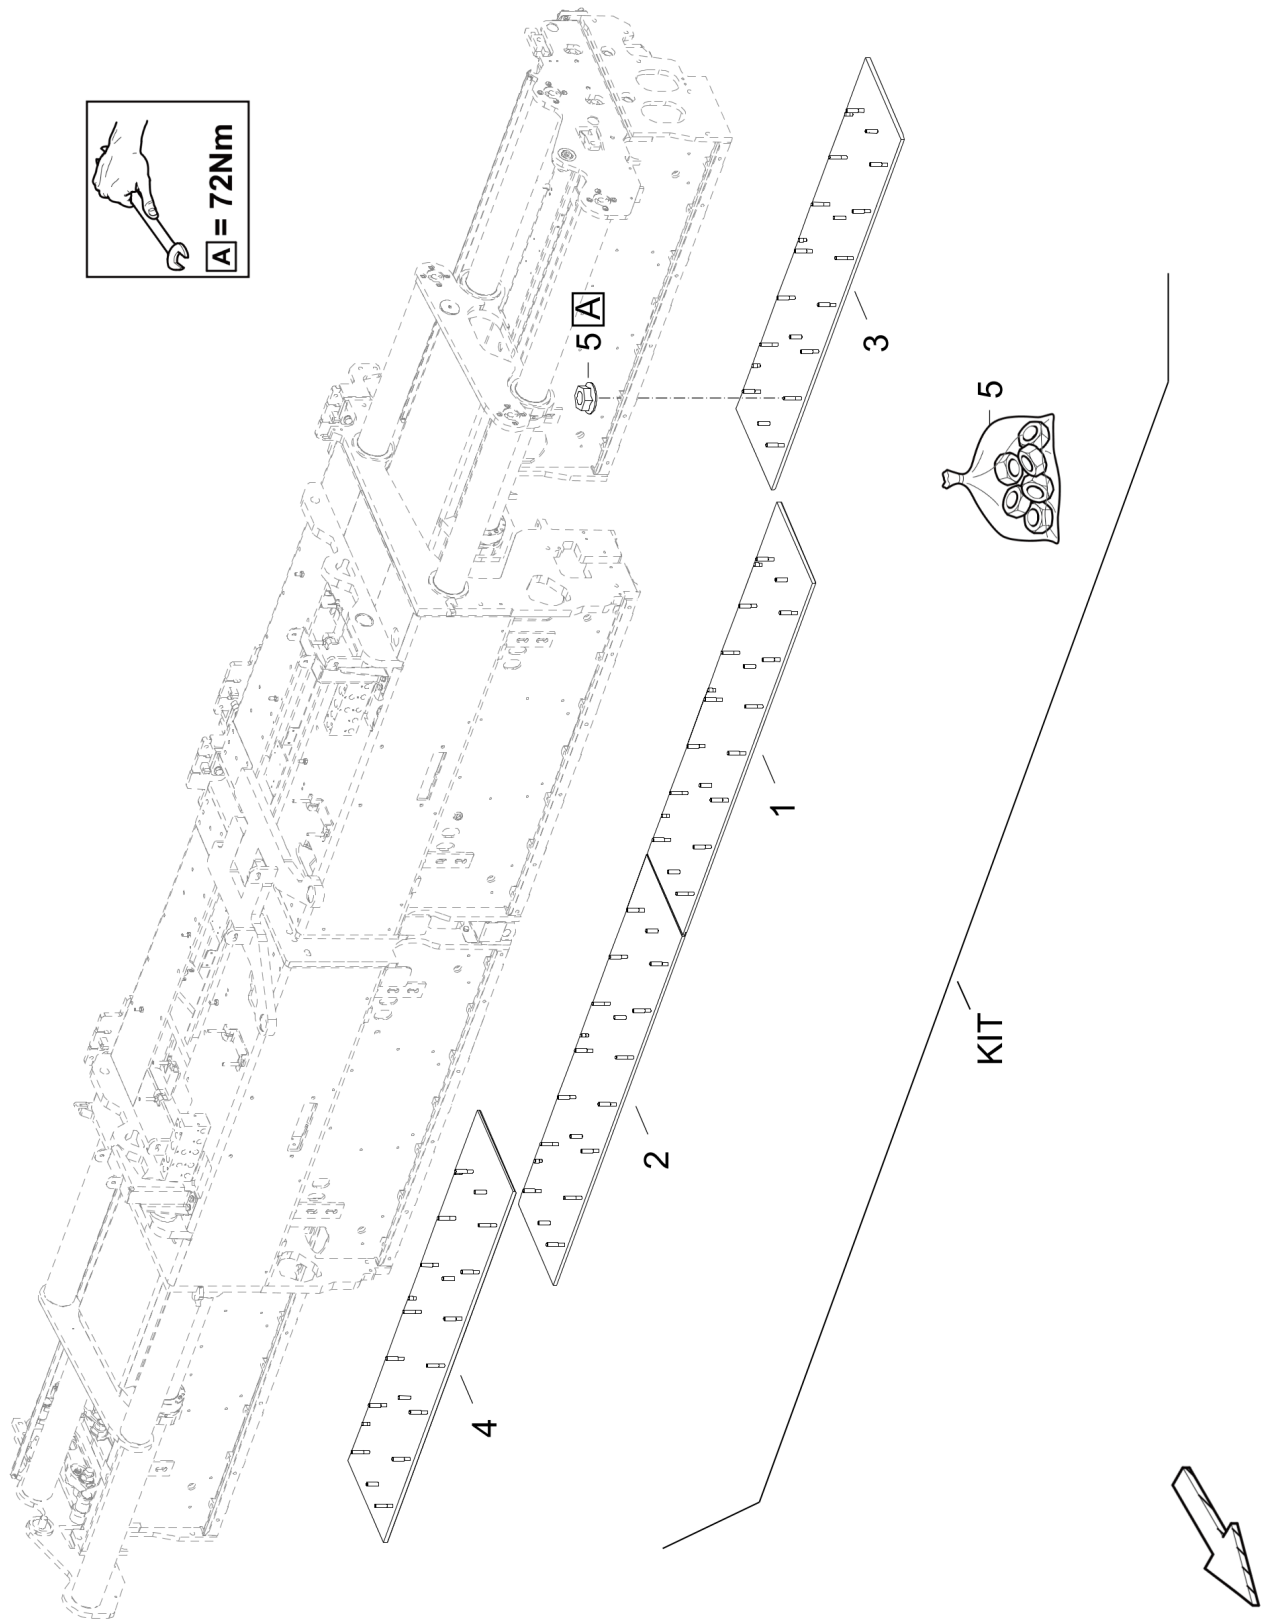

Item	Part No.	Name	Qty	L	SN INFO
KIT	4812273368	Wear part kit bottom plates / tamper cutter	1		
1	4812243114	Baseplate weldment, LM	1		
2	4812243116	Baseplate weldment, RM	1		
3	4812240533	Screed bottom plate, LKS	1		
4	4812240539	Screed bottom plate, RTS	1		
5	0261109156	Tensilock screw	56		
6	4812010364	Tamper bar	4		
7	0147140103	Hexagon bolt	20		
8	4749901808	Washer	20		
9	D608020600	Angle	1		
10	D608020700	Angle	1		
11	0147132303	Screw M 8x 20	4		
12	4749901806	Washer	4		
13	D615000101	Wear plate	4		
14	5730015464	Countersunk screw	24		
15	0266211100	Nut	24		
16	4749901807	Washer	24		

Service, repair and wear part kits Wear part kit: screed plate assembly