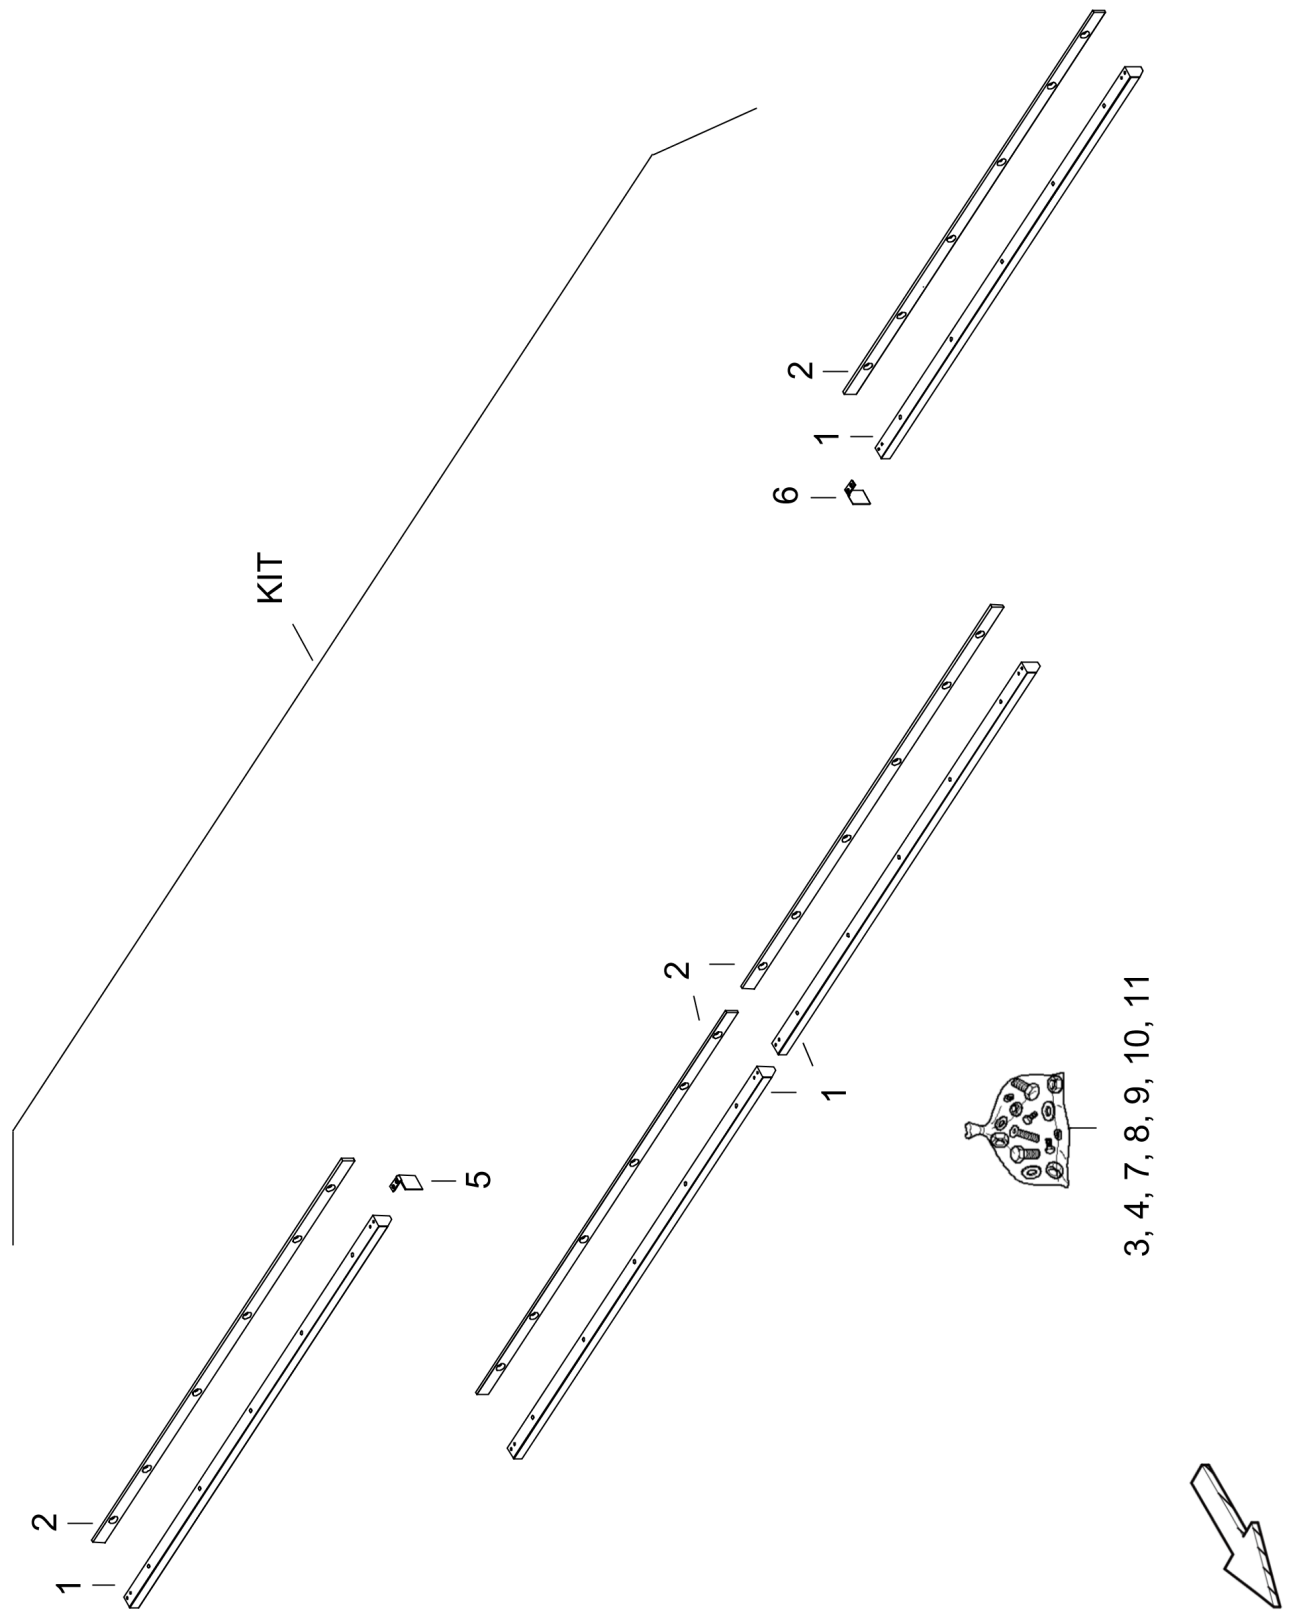

Item	Part No.	Name	Qty	L	SN INFO
1	4812031257	Tamper guide plate	1		
2	4812031266	Tamper guide plate	1		
3	4812031281	Tamper guide plate	1		
4	4812031285	Tamper guide plate	1		
5	4812028305	Upper	1		
6	4812028306	Lower	1		
7	0147136203	Hexagon bolt	4		
8	D939776115	Washer	20		
9	0147135903	Hexagon bolt	16		
KIT	4812035549	Wear part kit tamper guide plates	1		

Service, repair and wear part kits Wear part kit tamper bars