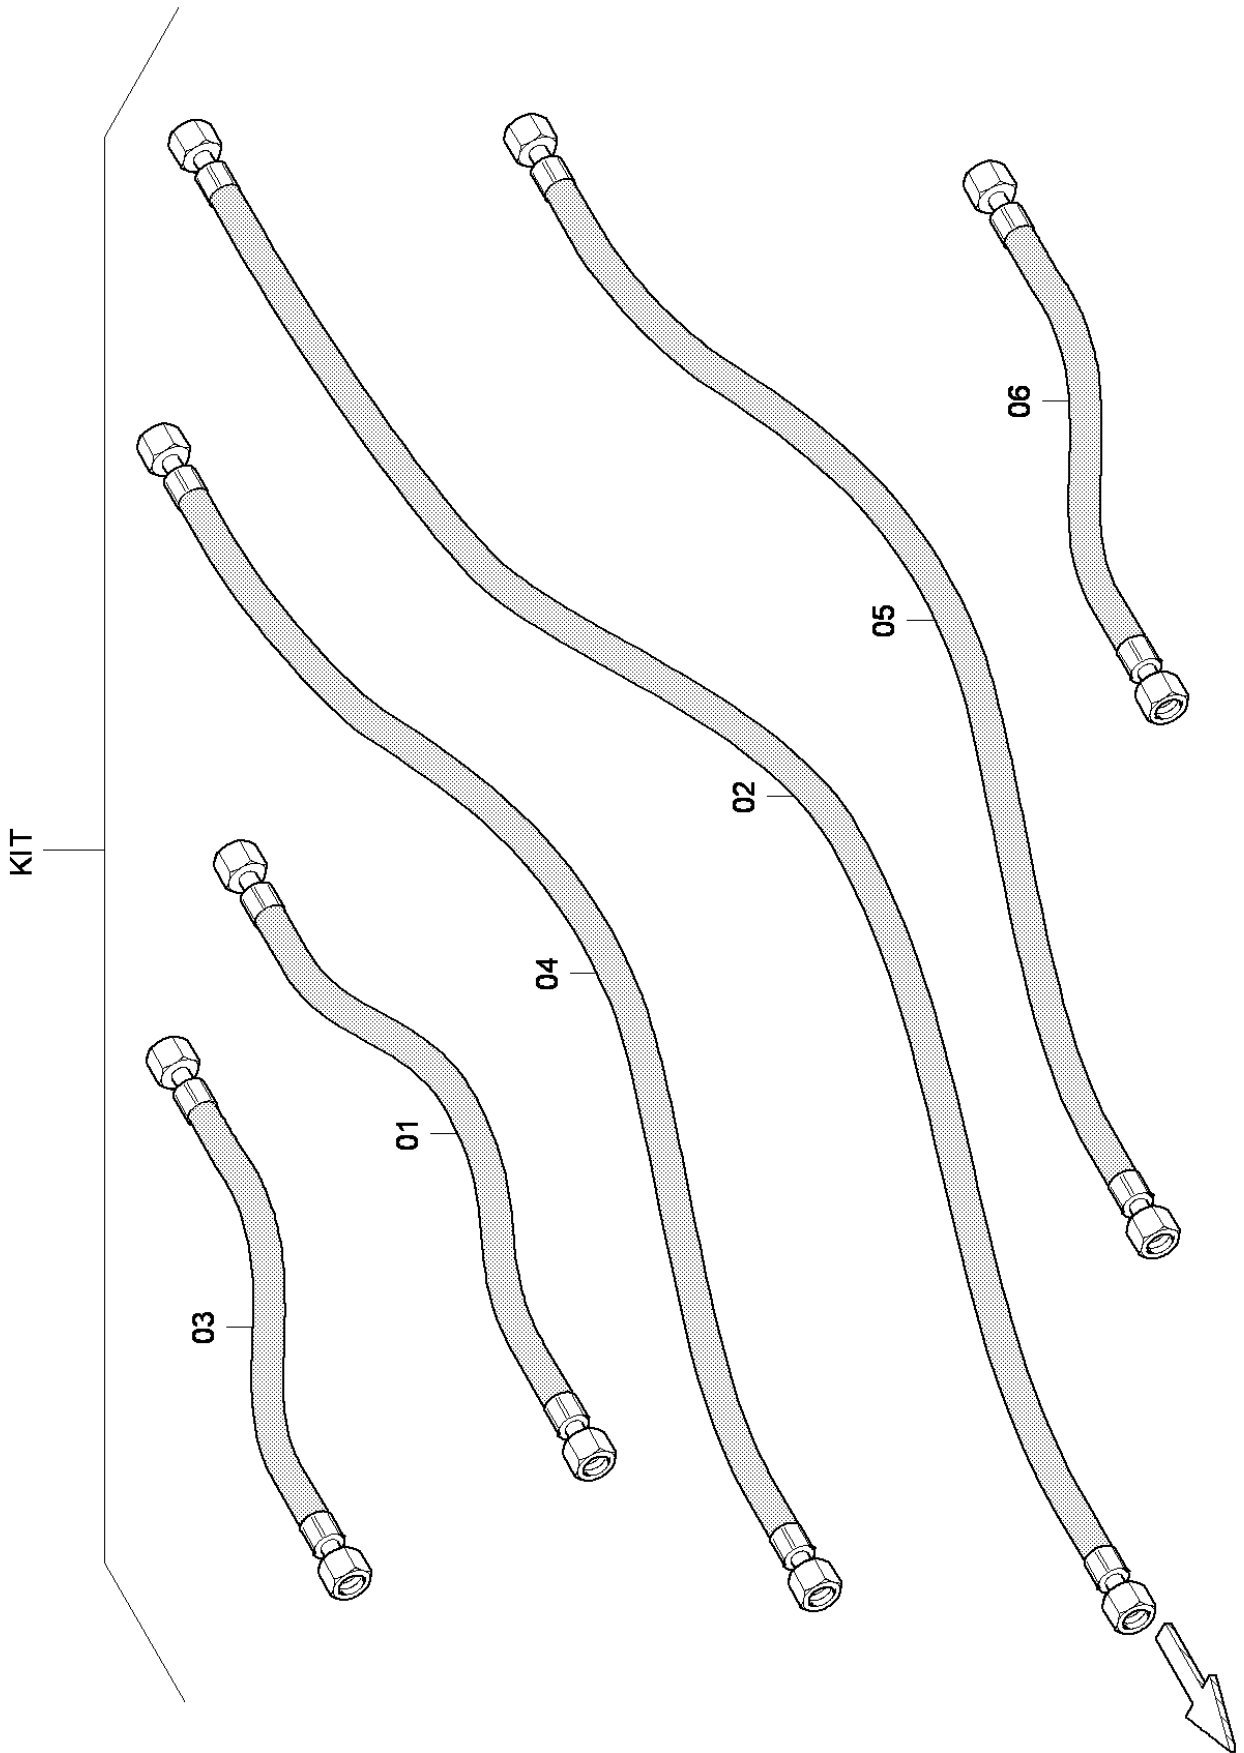

Item	Part No.	Name	Qty	L	SN INFO
1	4730008748	Spacer	4		
2	4749040079	Seal ring	4		
3	4749900486	Circlip	2		
4	D935011814	Pendulum roller bearing	2		
KIT	D299000250	Bearing kit, tamper wing	1		

Service, repair and wear part kits 4812035288 Gas hose kit

Refer to Parts Online for the most up to date information. The printed information might be outdated.

Thu Aug 27 23:51:07 MDT 2015