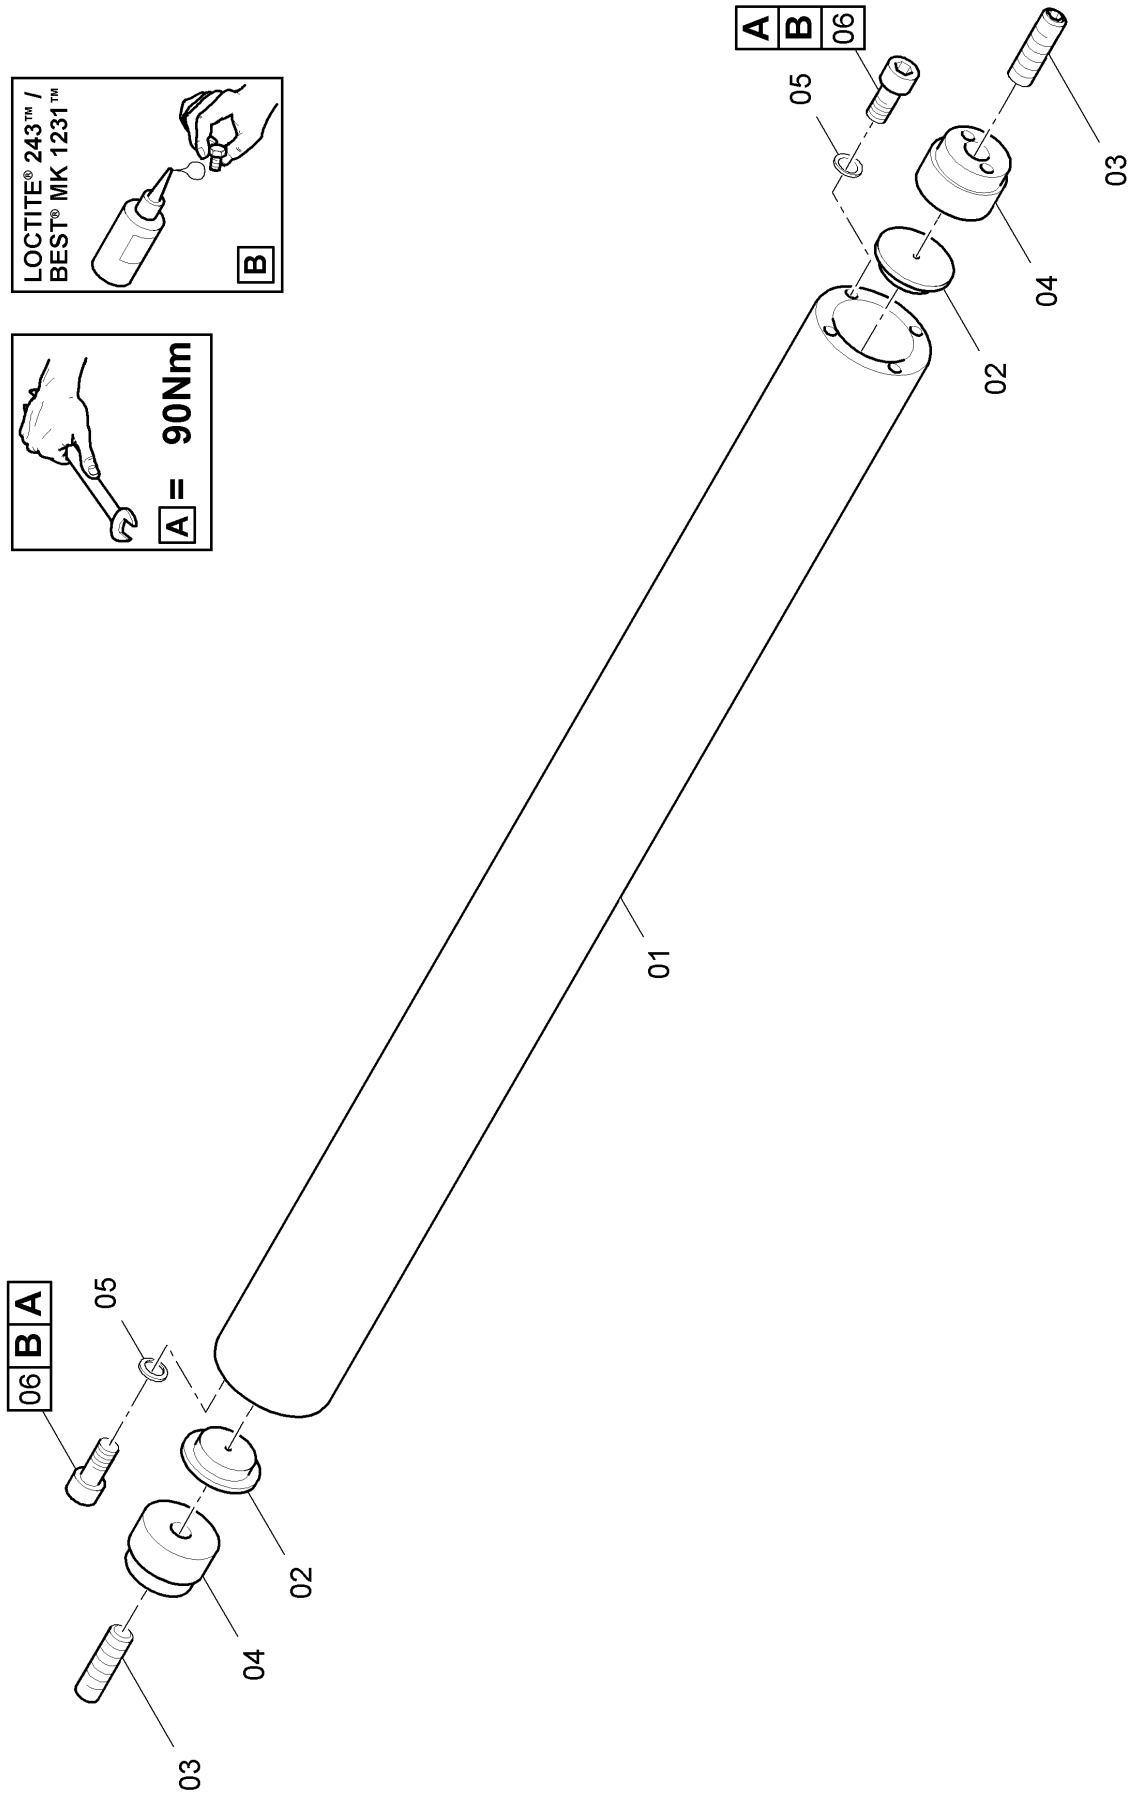

Item	Part No.	Name	Qty	L	SN INFO
44	0162110316	Countersunk screw	2		
45	4812037828	Retainer	1		
46	4812037832	Retainer	1		
47	D939776115	Washer	4		
48	0147136203	Hexagon bolt	4		
49	4812044786	Guide unit	16		
52	0215001083	Hexagon socket head cap screw	2		
53	0333310046	Schnorr-lock washer	2		
54	4730014424	Adjustment nut	2		
55	D936006179	Circlip	4		
56	4812242636	Carbody, l.h.	1		
57	4812242642	Carbody, r.h.	1		
58	4747400037	Threadlocking	1		
59	4747400034	Thread locking	1		
60	4747400058	Threadlocking	1		

4812030982 Basic screed 4812033035 Guide cylinder

Refer to Parts Online for the most up to date information. The printed information might be outdated.

Thu Aug 27 23:51:11 MDT 2015