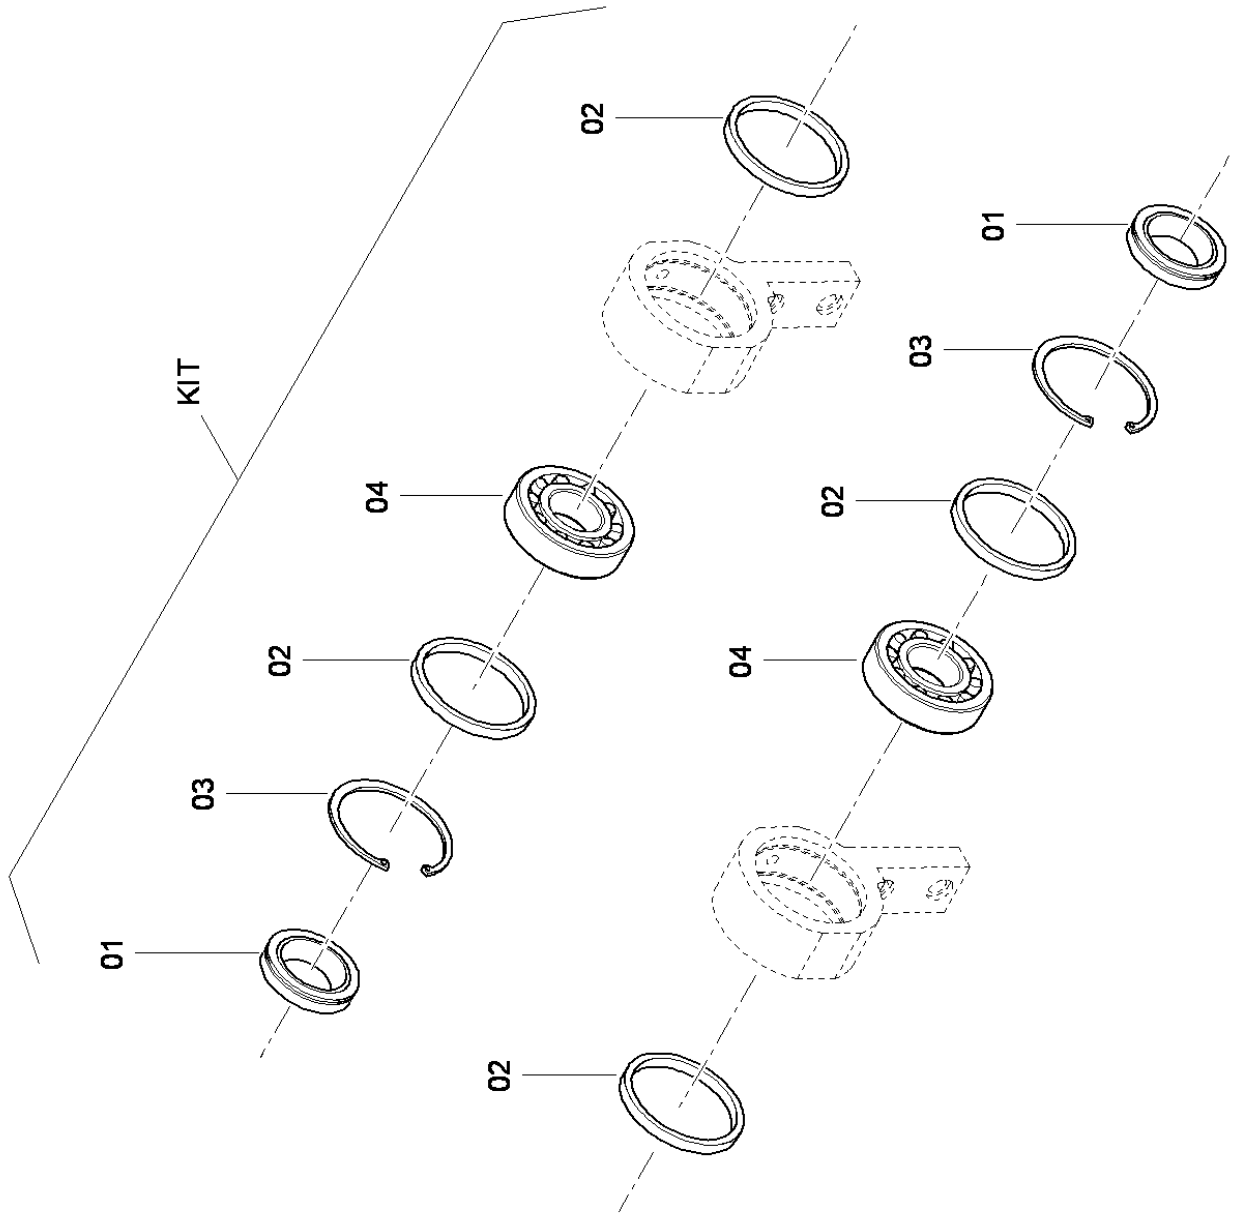

Item	Part No.	Name	Qty	L	SN INFO
1	4730012257	Spacer	2		
2	4749040059	Seal ring	3		
3	D936030849	Circlip	2		
4	4749540018	Bearing	2		
5	4730005134	Spacer	1		
KIT	D299000249	Bearing kit, tamper drive	1		

Service, repair and wear part kits D299000250 Bearing kit, tamper wing

Refer to Parts Online for the most up to date information. The printed information might be outdated.

Thu Aug 27 23:51:07 MDT 2015