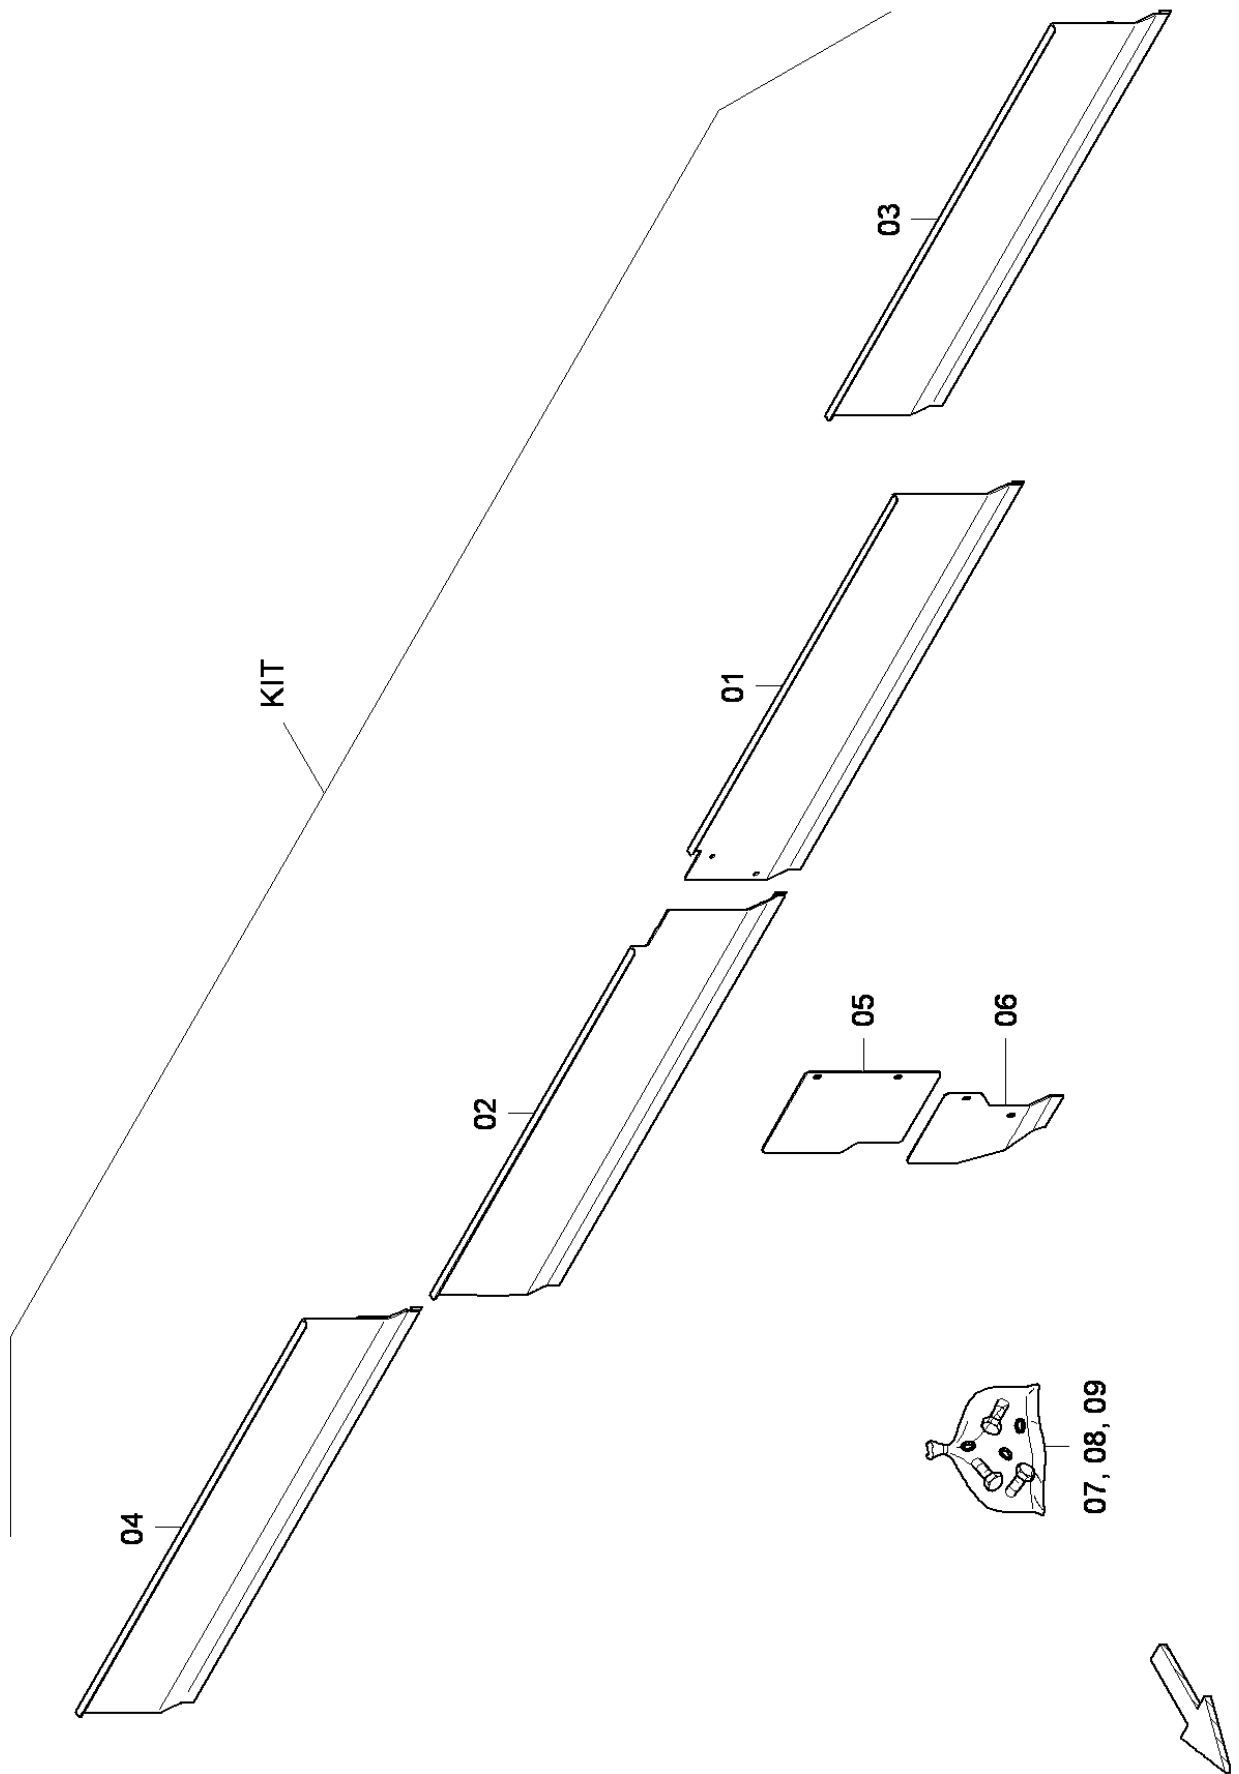

Item	Part No.	Name	Qty	L	SN INFO
1	4749240072	Hose	2		
2	4749240541	Hose	2		
3	4749241249	Hose	2		
4	D930657561	Hose	2		
5	4749241250	Hose	1		
6	4749241104	Hose	2		
KIT	4812035288	Gas hose kit	1		

Service, repair and wear part kits 4812035549 Wear part kit tamper guide plates

Refer to Parts Online for the most up to date information. The printed information might be outdated.
Thu Aug 27 23:51:07 MDT 2015