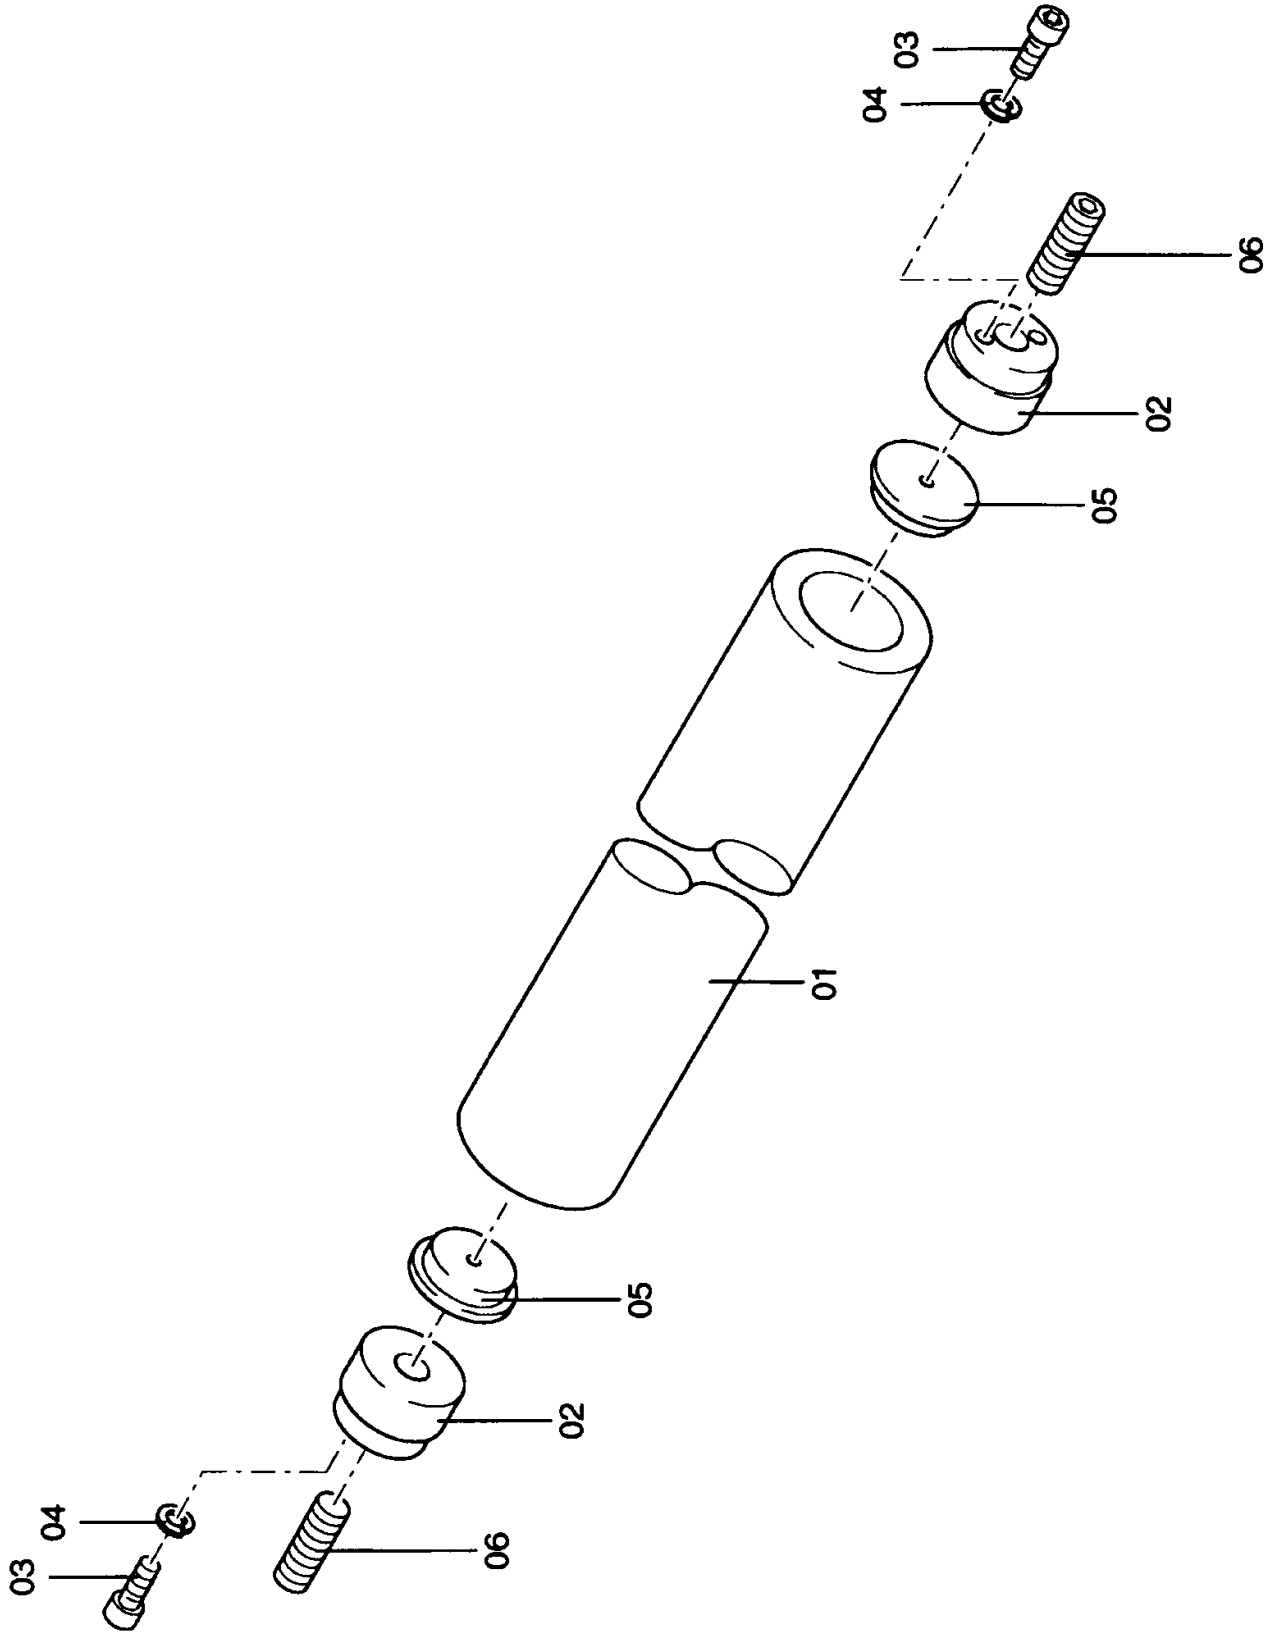

Item	Part No.	Name	Qty	L	SN INFO
1	4812033036	Guide cylinder	1		
2	4730012694	Cylinder Bottom	2		
3	0190124169	Threaded pin	2		
4	4730012798	Eccentric head	2		
5	0333310043	Schnorr-lock washer	8		
6	0211140003	Screw	8		

4812030982 Basic screed Guiding cylinder

Refer to Parts Online for the most up to date information. The printed information might be outdated.

Thu Aug 27 23:51:11 MDT 2015