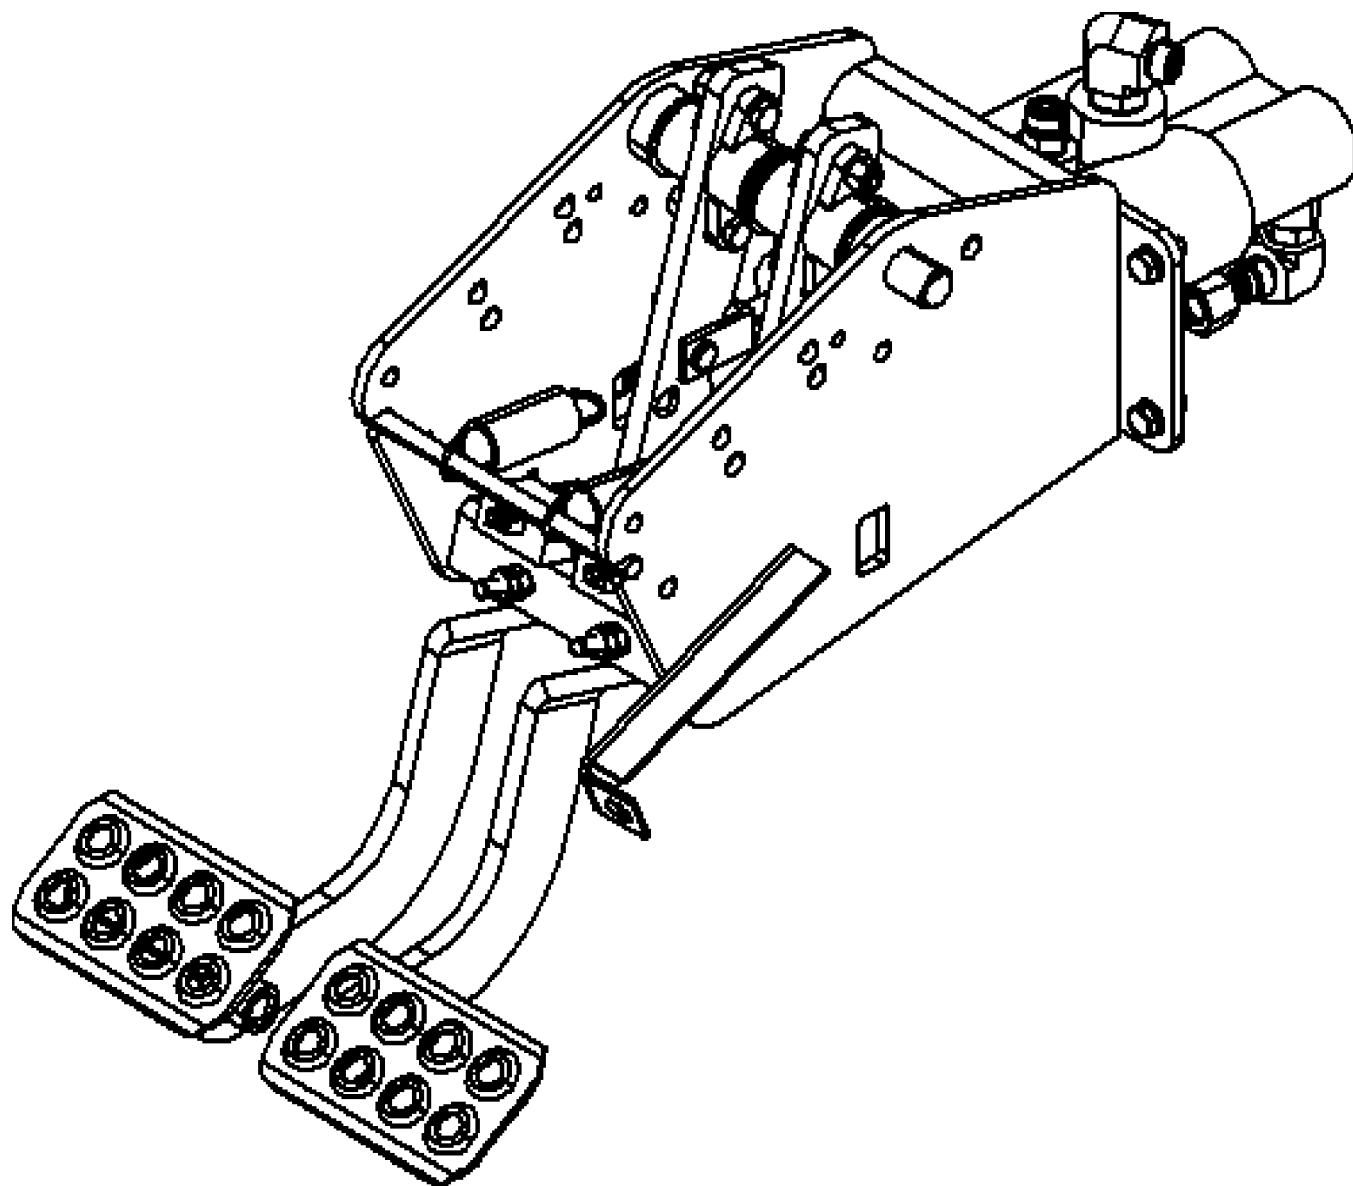

PICTORIAL INDEX - BRAKE & CONTROLS

33.202.03