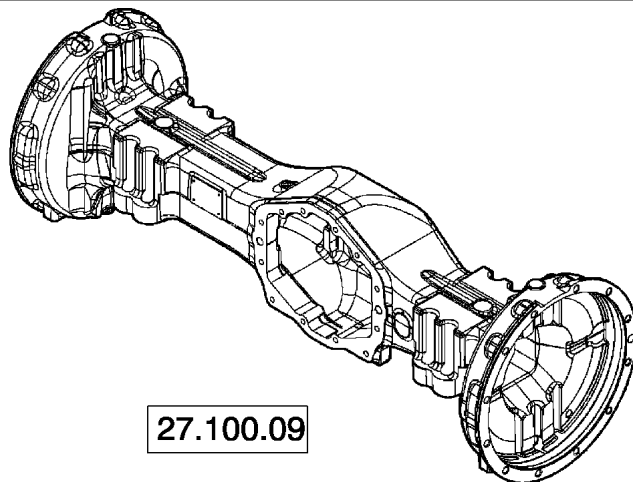

PICTORIAL INDEX - REAR DRIVE AXLE

27.100.09