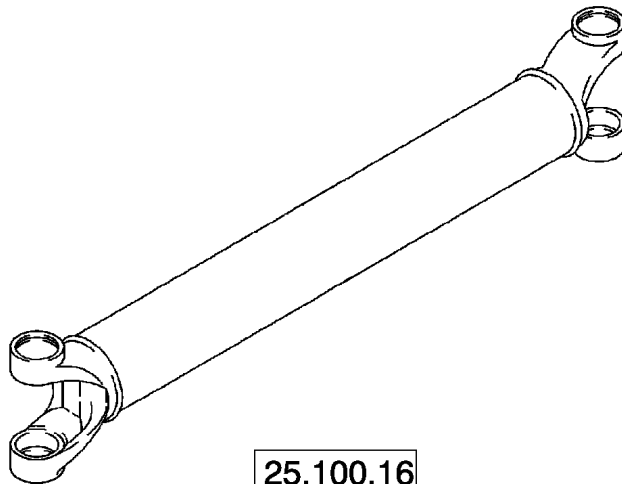

					580N 590SN 580SN WT 580SN
--	--	--	--	--	---

PICTORIAL INDEX - FRONT MECHANICAL DRIVE

25.100.08

25.310.01

25.100.16

PICTORIAL INDEX - FRONT MECHANICAL DRIVE

REF	FN	PART NUMBER	YR/SN	QTY	DESCRIPTION
-----	----	-------------	-------	-----	-------------